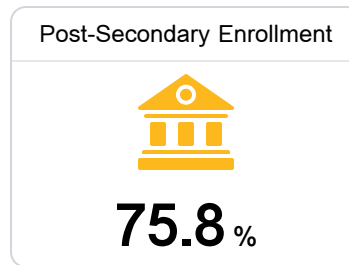

District Report Card 2019 - 2020

For more detailed information, please visit <https://msrc.mdek12.org>.

Brookhaven School District

Brookhaven, MS

326 E COURT STREET
Brookhaven, MS 39601

RODERICK HENDERSON
rod.henderson@brookhavenschools.org

Due to the impact of COVID-19 on school closures in the 2019-20 school year and a waiver from the U.S. Department of Education, the Mississippi Department of Education (MDE) has no assessment and accountability data to report for the 2019-20 school year.

Teacher Data

174.6

Teachers

80.1%

Experienced Teachers

2.7%

Provisional Teachers

99.2%

In-Field Teachers