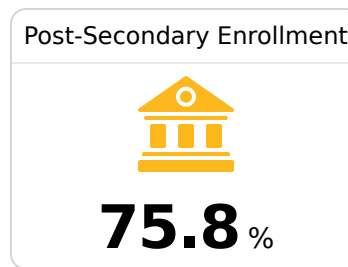

## Brookhaven School District Brookhaven, MS

 326 E COURT STREET  
Brookhaven, MS 39601

 Roderick Henderson  
[rod.henderson@brookhavenschools.org](mailto:rod.henderson@brookhavenschools.org)

Due to the impact of COVID-19 on school closures in the 2019-20 school year and a waiver from the U.S. Department of Education, the Mississippi Department of Education (MDE) has no assessment and accountability data to report for the 2019-20 school year.