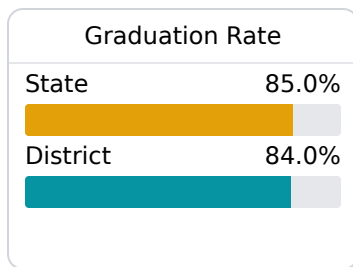

## Brookhaven School District Brookhaven, MS

 326 E COURT STREET  
Brookhaven, MS 39601

 Roderick Henderson  
[rod.henderson@brookhavenschools.org](mailto:rod.henderson@brookhavenschools.org)

Due to the impact of COVID-19 on school closures in the 2019-20 school year and a waiver from the U.S. Department of Education, the Mississippi Department of Education (MDE) has no assessment and accountability data to report for the 2019-20 school year.