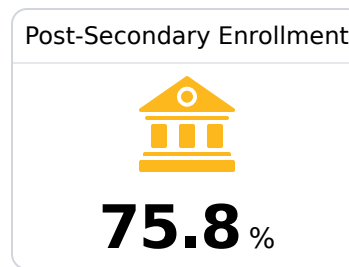

## Brookhaven School District Brookhaven, MS

 326 E COURT STREET  
Brookhaven, MS 39601

 Roderick Henderson  
[rod.henderson@brookhavenschools.org](mailto:rod.henderson@brookhavenschools.org)

Due to the impact of COVID-19 on school closures in the 2019-20 school year and a waiver from the U.S. Department of Education, the Mississippi Department of Education (MDE) has no assessment and accountability data to report for the 2019-20 school year.