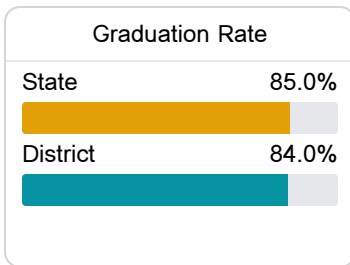

District Report Card 2019 - 2020

For more detailed information, please visit <https://msrc.mdek12.org>.

Brookhaven School District

Brookhaven, MS

326 E COURT STREET
Brookhaven, MS 39601

RODERICK HENDERSON
rod.henderson@brookhavenschools.org

Due to the impact of COVID-19 on school closures in the 2019-20 school year and a waiver from the U.S. Department of Education, the Mississippi Department of Education (MDE) has no assessment and accountability data to report for the 2019-20 school year.

Teacher Data

174.6

Teachers

80.1%

Experienced Teachers

2.7%

Provisional Teachers

99.2%

In-Field Teachers