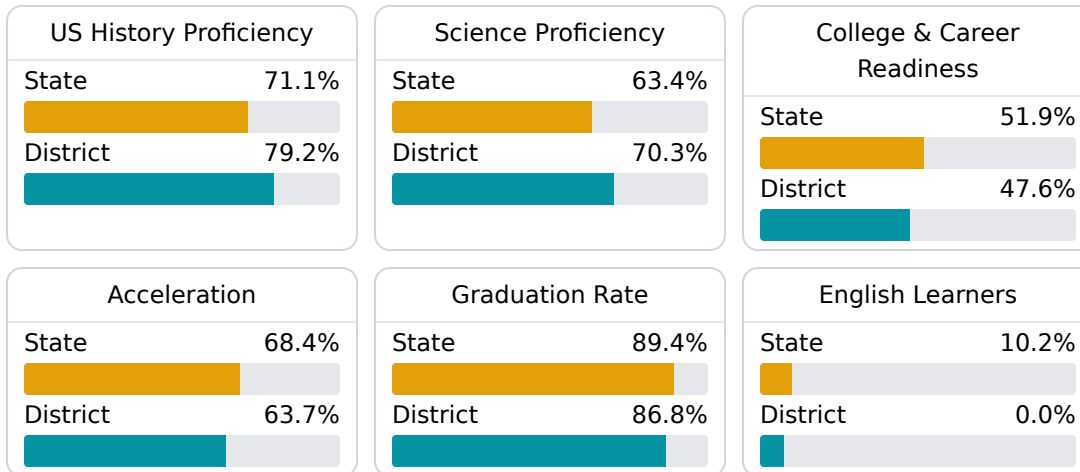

Math

Measurements of student performance on the statewide math assessment.

English

Measurements of student performance on the statewide English language arts (ELA) assessment.

Other Measures

Other measurements of student performance that factor into the accountability grade.

Teacher Data

204.4

Teachers

89.1%

Experienced Teachers

0.9%

Provisional Teachers

99.1%