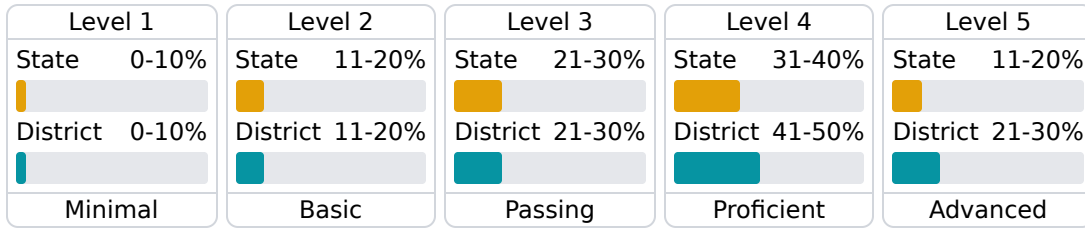

Teacher Data

204.4

Teachers

89.1%

Experienced Teachers

0.9%

Provisional Teachers

99.1%

In-Field Teachers

Detailed Assessment and Other Data

Student Performance

The following information shows each level of student performance on statewide assessments.

Math

English

Science

Student Assessment Participation