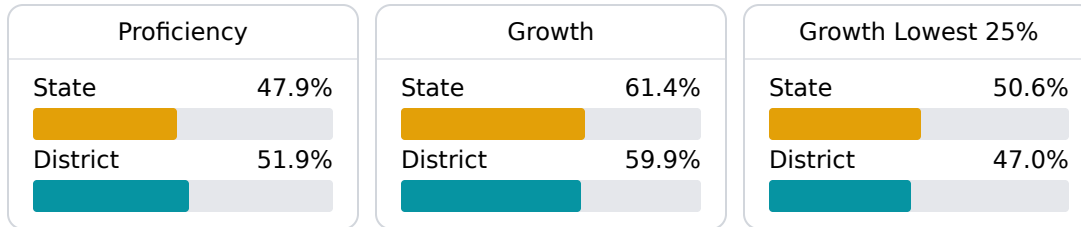

Other Measures

Other measurements of student performance that factor into the accountability grade.