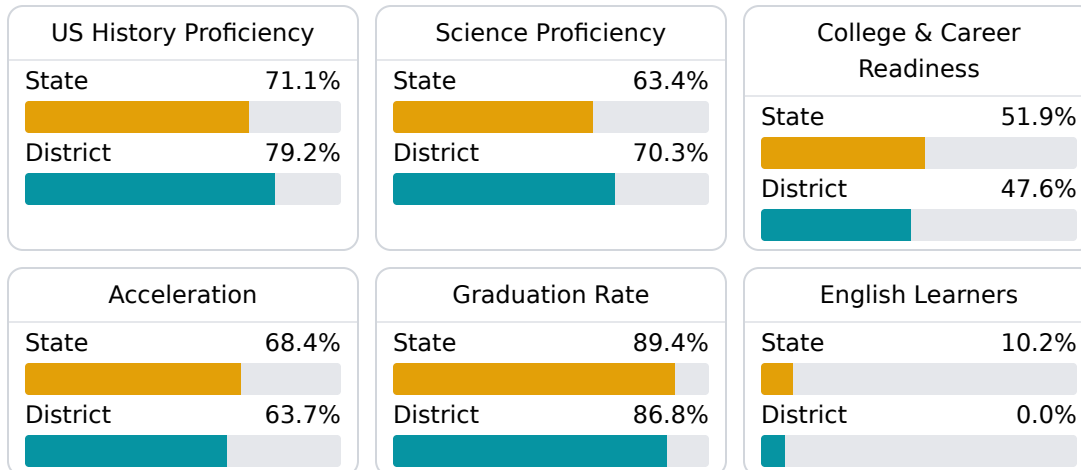

Math

Measurements of student performance on the statewide math assessment.

English

Measurements of student performance on the statewide English language arts (ELA) assessment.

Other Measures

Other measurements of student performance that factor into the accountability grade.

Teacher Data

204.4

Teachers

89.1%

Experienced Teachers

0.9%

Provisional Teachers

99.1%