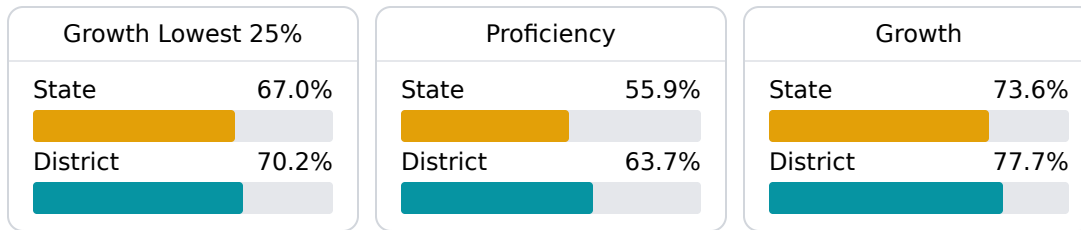

A Lincoln County School District

Brookhaven, MS

702 Saints Trail NW P.O. Box 826, Brookhaven,
Ms 39602
Brookhaven, MS 39602

David Martin
david.martin@lincoln.k12.ms.us

School Accountability Grade Components

Mississippi's accountability system assigns "A" through "F" letter grades for schools and districts. Grades are based on student achievement, student growth, student participation in testing, and other academic measures.

Math

Measurements of student performance on the statewide math assessment.

English

Measurements of student performance on the statewide English language arts (ELA) assessment.