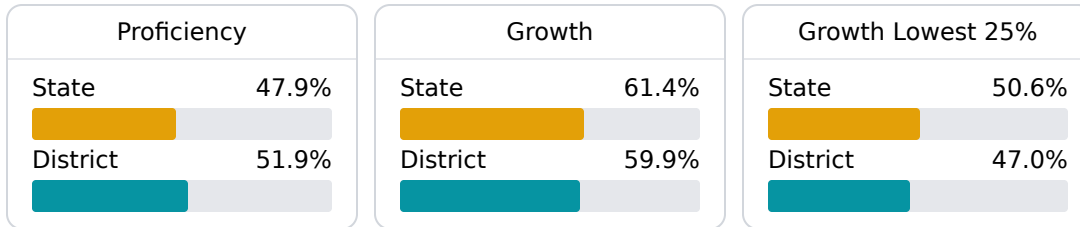

Other Measures

Other measurements of student performance that factor into the accountability grade.