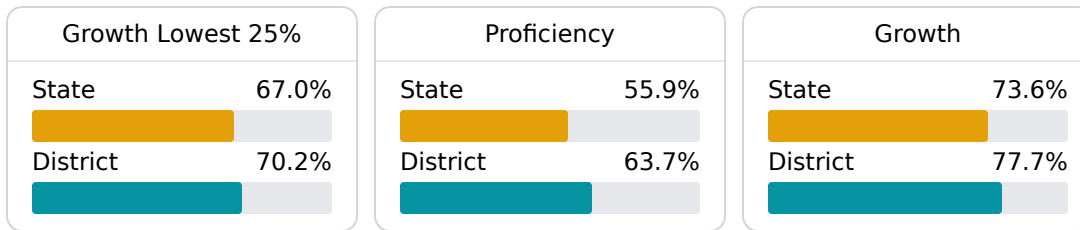

Lincoln County School District

Brookhaven, MS

702 Saints Trail NW P.O. Box 826, Brookhaven,
Ms 39602
Brookhaven, MS 39602

David Martin

david.martin@lincoln.k12.ms.us

School Accountability Grade Components

Mississippi's accountability system assigns "A" through "F" letter grades for schools and districts. Grades are based on student achievement, student growth, student participation in testing, and other academic measures.

Math

Measurements of student performance on the statewide math assessment.

English

Measurements of student performance on the statewide English language arts (ELA) assessment.