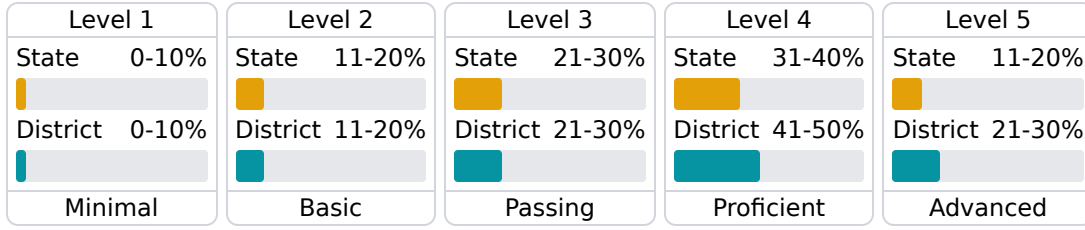

Teacher Data

204.4

Teachers

89.1%

Experienced Teachers

0.9%

Provisional Teachers

99.1%

In-Field Teachers

Detailed Assessment and Other Data

Student Performance

The following information shows each level of student performance on statewide assessments.

Math

English

Science

Student Assessment Participation