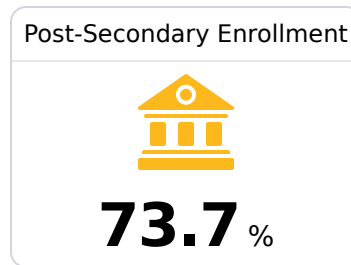

## **B** Lincoln County School District

Brookhaven, MS

233 EAST MONTICELLO STREET P.O. Box 826,  
Brookhaven, Ms 39602  
Brookhaven, MS 39602

 David Martin  
david.martin@lincoln.k12.ms.us

Due to the impact of COVID-19 on school closures in the 2019-20 school year and a waiver from the U.S. Department of Education, the Mississippi Department of Education (MDE) has no assessment and accountability data to report for the 2019-20 school year.