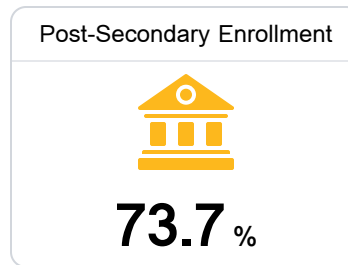

B Lincoln County School District Brookhaven, MS

 233 EAST MONTICELLO STREET P.O. Box 826,
Brookhaven, Ms 39602
Brookhaven, MS 39602

 **DAVID MARTIN**
david.martin@lincoln.k12.ms.us

Due to the impact of COVID-19 on school closures in the 2019-20 school year and a waiver from the U.S. Department of Education, the Mississippi Department of Education (MDE) has no assessment and accountability data to report for the 2019-20 school year.