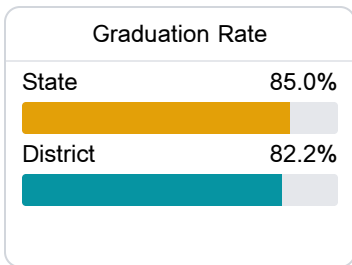

B Lincoln County School District Brookhaven, MS

 233 EAST MONTICELLO STREET P.O. Box 826,
Brookhaven, Ms 39602
Brookhaven, MS 39602

 **DAVID MARTIN**
david.martin@lincoln.k12.ms.us

Due to the impact of COVID-19 on school closures in the 2019-20 school year and a waiver from the U.S. Department of Education, the Mississippi Department of Education (MDE) has no assessment and accountability data to report for the 2019-20 school year.