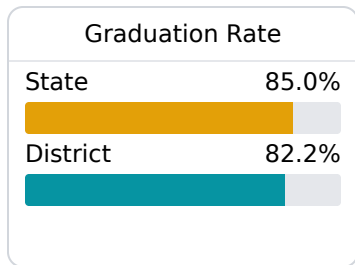

## **B** Lincoln County School District

Brookhaven, MS

233 EAST MONTICELLO STREET P.O. Box 826,  
Brookhaven, Ms 39602  
Brookhaven, MS 39602

 David Martin  
david.martin@lincoln.k12.ms.us

Due to the impact of COVID-19 on school closures in the 2019-20 school year and a waiver from the U.S. Department of Education, the Mississippi Department of Education (MDE) has no assessment and accountability data to report for the 2019-20 school year.