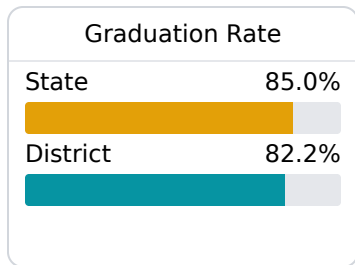

B Lincoln County School District

Brookhaven, MS

233 EAST MONTICELLO STREET P.O. Box 826,
Brookhaven, Ms 39602
Brookhaven, MS 39602

 David Martin
david.martin@lincoln.k12.ms.us

Due to the impact of COVID-19 on school closures in the 2019-20 school year and a waiver from the U.S. Department of Education, the Mississippi Department of Education (MDE) has no assessment and accountability data to report for the 2019-20 school year.