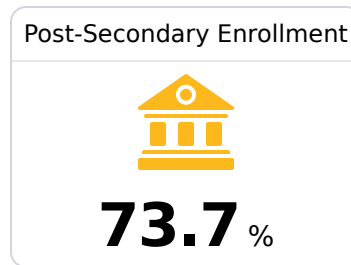

B Lincoln County School District

Brookhaven, MS

233 EAST MONTICELLO STREET P.O. Box 826,
Brookhaven, Ms 39602
Brookhaven, MS 39602

 David Martin
david.martin@lincoln.k12.ms.us

Due to the impact of COVID-19 on school closures in the 2019-20 school year and a waiver from the U.S. Department of Education, the Mississippi Department of Education (MDE) has no assessment and accountability data to report for the 2019-20 school year.