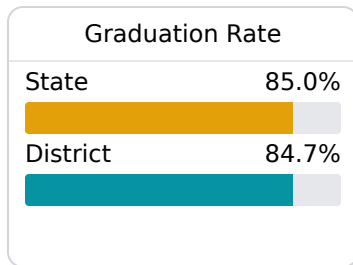

B Tupelo Public School District Tupelo, MS

 72 South Green Street
Tupelo, MS 38804

 Robert Joseph Picou
rjpicou@tupeloschools.com

Due to the impact of COVID-19 on school closures in the 2019-20 school year and a waiver from the U.S. Department of Education, the Mississippi Department of Education (MDE) has no assessment and accountability data to report for the 2019-20 school year.