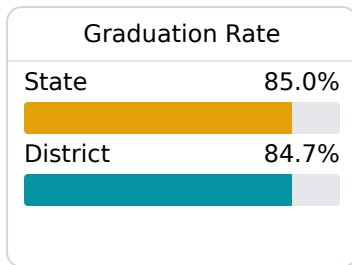

## **B** Tupelo Public School District Tupelo, MS

 72 South Green Street  
Tupelo, MS 38804

 Robert Joseph Picou  
[rjpickou@tupeloschools.com](mailto:rjpickou@tupeloschools.com)

Due to the impact of COVID-19 on school closures in the 2019-20 school year and a waiver from the U.S. Department of Education, the Mississippi Department of Education (MDE) has no assessment and accountability data to report for the 2019-20 school year.