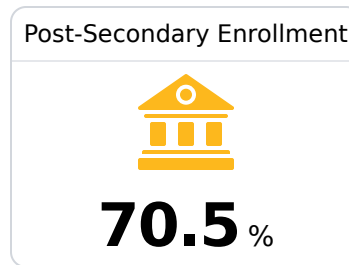

B Tupelo Public School District Tupelo, MS

 72 South Green Street
Tupelo, MS 38804

 Robert Joseph Picou
rjpicou@tupeloschools.com

Due to the impact of COVID-19 on school closures in the 2019-20 school year and a waiver from the U.S. Department of Education, the Mississippi Department of Education (MDE) has no assessment and accountability data to report for the 2019-20 school year.