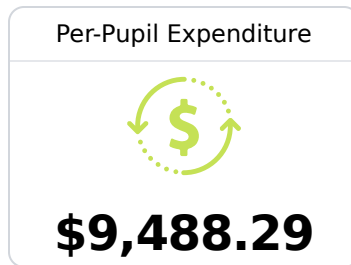

## **B** Tupelo Public School District Tupelo, MS

 72 South Green Street  
Tupelo, MS 38804

 Robert Joseph Picou  
[rjpickou@tupeloschools.com](mailto:rjpickou@tupeloschools.com)

Due to the impact of COVID-19 on school closures in the 2019-20 school year and a waiver from the U.S. Department of Education, the Mississippi Department of Education (MDE) has no assessment and accountability data to report for the 2019-20 school year.