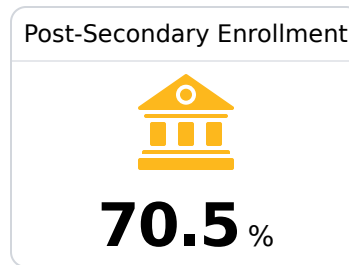

## **B** Tupelo Public School District Tupelo, MS

 72 South Green Street  
Tupelo, MS 38804

 Robert Joseph Picou  
[rjpickou@tupeloschools.com](mailto:rjpickou@tupeloschools.com)

Due to the impact of COVID-19 on school closures in the 2019-20 school year and a waiver from the U.S. Department of Education, the Mississippi Department of Education (MDE) has no assessment and accountability data to report for the 2019-20 school year.