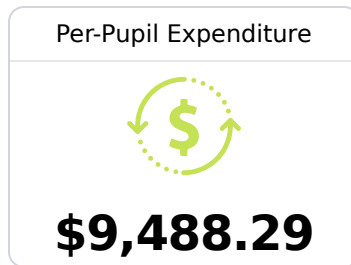

B Tupelo Public School District Tupelo, MS

 72 South Green Street
Tupelo, MS 38804

 Robert Joseph Picou
rjpicou@tupeloschools.com

Due to the impact of COVID-19 on school closures in the 2019-20 school year and a waiver from the U.S. Department of Education, the Mississippi Department of Education (MDE) has no assessment and accountability data to report for the 2019-20 school year.