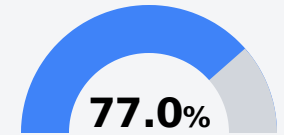

Teacher Data

105.8

Teachers

Experienced Teachers