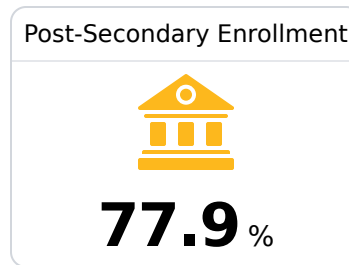

Nettleton School District

Nettleton, MS

179 Mullen Avenue
Nettleton, MS 38858

Ken Byars
kbyars@nettleton.k12.ms.us

Due to the impact of COVID-19 on school closures in the 2019-20 school year and a waiver from the U.S. Department of Education, the Mississippi Department of Education (MDE) has no assessment and accountability data to report for the 2019-20 school year.