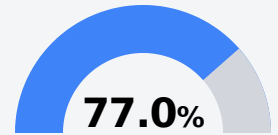

Teacher Data

105.8

Teachers

Experienced Teachers