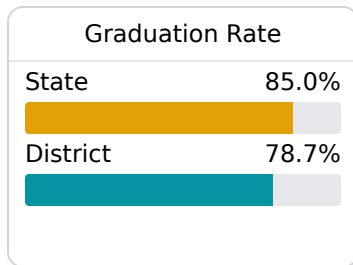

Nettleton School District

Nettleton, MS

179 Mullen Avenue
Nettleton, MS 38858

Ken Byars
kbyars@nettleton.k12.ms.us

Due to the impact of COVID-19 on school closures in the 2019-20 school year and a waiver from the U.S. Department of Education, the Mississippi Department of Education (MDE) has no assessment and accountability data to report for the 2019-20 school year.