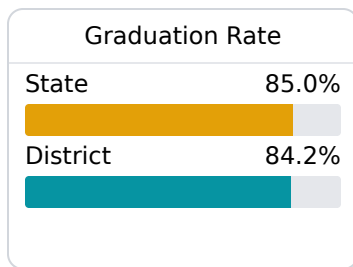

District Report Card 2019 - 2020

For more detailed information, please visit <https://msrc.mdek12.org>.

B Lee County School District Tupelo, MS

1280 College View Drive
Tupelo, MS 38804

Coke Magee
coke.magee@leecountyschools.us

Due to the impact of COVID-19 on school closures in the 2019-20 school year and a waiver from the U.S. Department of Education, the Mississippi Department of Education (MDE) has no assessment and accountability data to report for the 2019-20 school year.

Teacher Data

474.9

Teachers

80.8%

Experienced Teachers

2.7%

Provisional Teachers

98.4%

In-Field Teachers