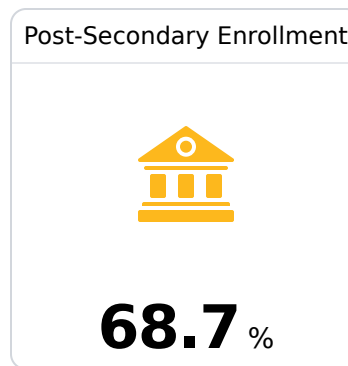

B Lee County School District Tupelo, MS

 1280 College View Drive
Tupelo, MS 38804

 Coke Magee
coke.magee@leecountyschools.us

Due to the impact of COVID-19 on school closures in the 2019-20 school year and a waiver from the U.S. Department of Education, the Mississippi Department of Education (MDE) has no assessment and accountability data to report for the 2019-20 school year.