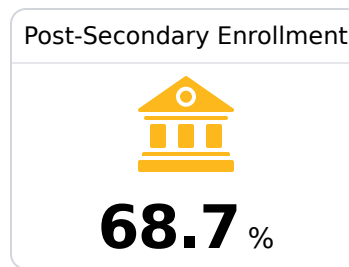

## **B** Lee County School District Tupelo, MS

 1280 College View Drive  
Tupelo, MS 38804

 Coke Magee  
[coke.magee@leecountyschools.us](mailto:coke.magee@leecountyschools.us)

Due to the impact of COVID-19 on school closures in the 2019-20 school year and a waiver from the U.S. Department of Education, the Mississippi Department of Education (MDE) has no assessment and accountability data to report for the 2019-20 school year.