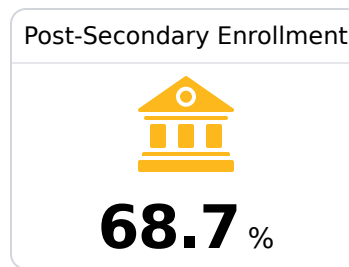

District Report Card 2019 - 2020

For more detailed information, please visit <https://msrc.mdek12.org>.

B Lee County School District Tupelo, MS

1280 College View Drive
Tupelo, MS 38804

Coke Magee
coke.magee@leecountyschools.us

Due to the impact of COVID-19 on school closures in the 2019-20 school year and a waiver from the U.S. Department of Education, the Mississippi Department of Education (MDE) has no assessment and accountability data to report for the 2019-20 school year.

Teacher Data

474.9

Teachers

80.8%

Experienced Teachers

2.7%

Provisional Teachers

98.4%

In-Field Teachers