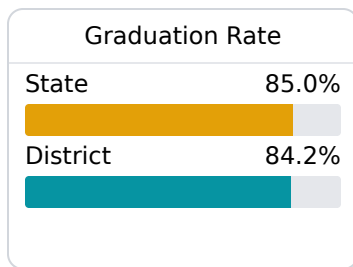

## **B** Lee County School District Tupelo, MS

 1280 College View Drive  
Tupelo, MS 38804

 Coke Magee  
[coke.magee@leecountyschools.us](mailto:coke.magee@leecountyschools.us)

Due to the impact of COVID-19 on school closures in the 2019-20 school year and a waiver from the U.S. Department of Education, the Mississippi Department of Education (MDE) has no assessment and accountability data to report for the 2019-20 school year.