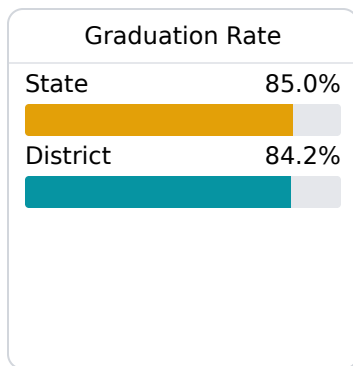

B Lee County School District Tupelo, MS

 1280 College View Drive
Tupelo, MS 38804

 Coke Magee
coke.magee@leecountyschools.us

Due to the impact of COVID-19 on school closures in the 2019-20 school year and a waiver from the U.S. Department of Education, the Mississippi Department of Education (MDE) has no assessment and accountability data to report for the 2019-20 school year.