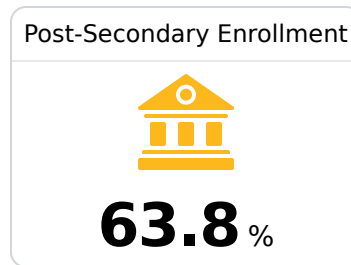

Leake County School District

Carthage, MS

111 West Main Street
Carthage, MS 39051

Dr. Joe Nelson
jnelson@leakesd.org

Due to the impact of COVID-19 on school closures in the 2019-20 school year and a waiver from the U.S. Department of Education, the Mississippi Department of Education (MDE) has no assessment and accountability data to report for the 2019-20 school year.