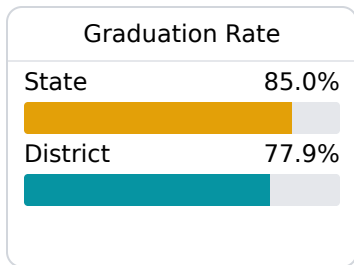

Leake County School District

Carthage, MS

111 West Main Street
Carthage, MS 39051

Dr. Joe Nelson
jnelson@leakesd.org

Due to the impact of COVID-19 on school closures in the 2019-20 school year and a waiver from the U.S. Department of Education, the Mississippi Department of Education (MDE) has no assessment and accountability data to report for the 2019-20 school year.