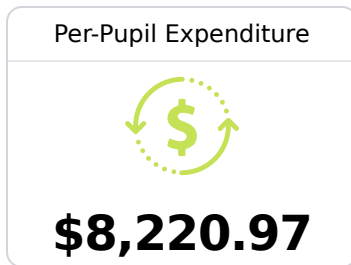

Leake County School District

Carthage, MS

111 West Main Street
Carthage, MS 39051

Dr. Joe Nelson
jnelson@leakesd.org

Due to the impact of COVID-19 on school closures in the 2019-20 school year and a waiver from the U.S. Department of Education, the Mississippi Department of Education (MDE) has no assessment and accountability data to report for the 2019-20 school year.