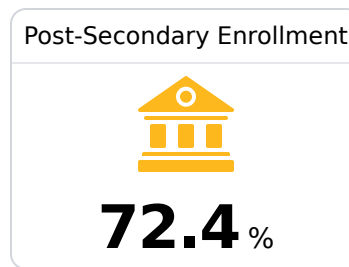

B Lawrence County School District Monticello, MS

 346 Thomas E. Jolly Drive
Monticello, MS 39654

 John Daley
john.daley@lawcosd.org

Due to the impact of COVID-19 on school closures in the 2019-20 school year and a waiver from the U.S. Department of Education, the Mississippi Department of Education (MDE) has no assessment and accountability data to report for the 2019-20 school year.