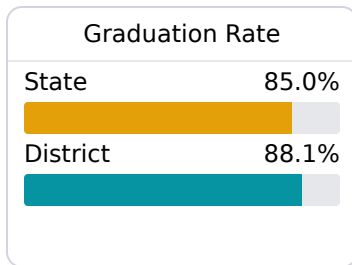

B Lawrence County School District

Monticello, MS

 346 Thomas E. Jolly Drive
Monticello, MS 39654

 John Daley
john.daley@lawcosd.org

Due to the impact of COVID-19 on school closures in the 2019-20 school year and a waiver from the U.S. Department of Education, the Mississippi Department of Education (MDE) has no assessment and accountability data to report for the 2019-20 school year.