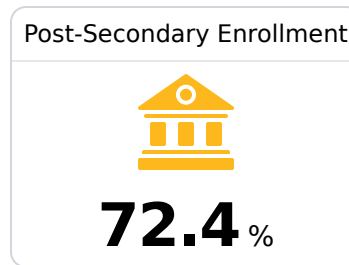

B Lawrence County School District

Monticello, MS

 346 Thomas E. Jolly Drive
Monticello, MS 39654

 John Daley
john.daley@lawcosd.org

Due to the impact of COVID-19 on school closures in the 2019-20 school year and a waiver from the U.S. Department of Education, the Mississippi Department of Education (MDE) has no assessment and accountability data to report for the 2019-20 school year.