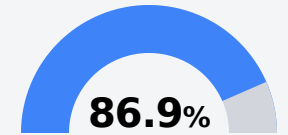

Teacher Data

128.7

Teachers

Experienced Teachers