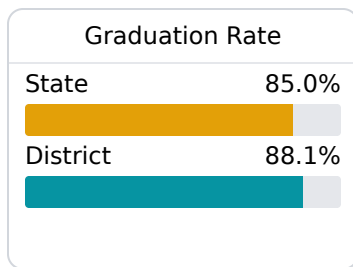

B Lawrence County School District Monticello, MS

 346 Thomas E. Jolly Drive
Monticello, MS 39654

 John Daley
john.daley@lawcosd.org

Due to the impact of COVID-19 on school closures in the 2019-20 school year and a waiver from the U.S. Department of Education, the Mississippi Department of Education (MDE) has no assessment and accountability data to report for the 2019-20 school year.