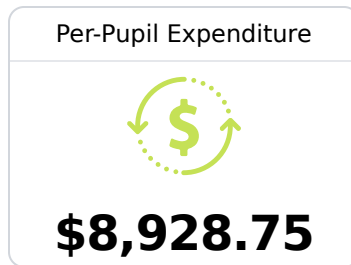

B Lawrence County School District

Monticello, MS

 346 Thomas E. Jolly Drive
Monticello, MS 39654

 John Daley
john.daley@lawcosd.org

Due to the impact of COVID-19 on school closures in the 2019-20 school year and a waiver from the U.S. Department of Education, the Mississippi Department of Education (MDE) has no assessment and accountability data to report for the 2019-20 school year.