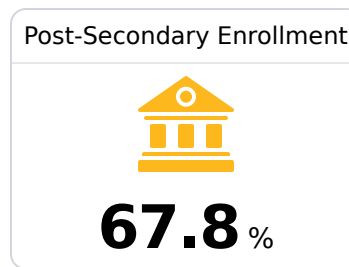

D Meridian Public School District Meridian, MS

 1019 25th Ave.
Meridian, MS 39301

 Dr. Amy Carter
amcarter@mpsd12.net

Due to the impact of COVID-19 on school closures in the 2019-20 school year and a waiver from the U.S. Department of Education, the Mississippi Department of Education (MDE) has no assessment and accountability data to report for the 2019-20 school year.