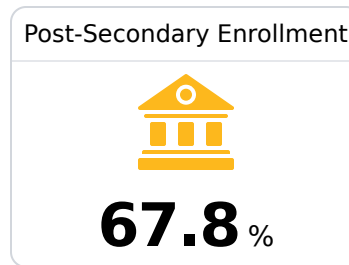

D Meridian Public School District

Meridian, MS

 1019 25th Ave.
Meridian, MS 39301

 Dr. Amy Carter
amcarter@mpsd12.net

Due to the impact of COVID-19 on school closures in the 2019-20 school year and a waiver from the U.S. Department of Education, the Mississippi Department of Education (MDE) has no assessment and accountability data to report for the 2019-20 school year.