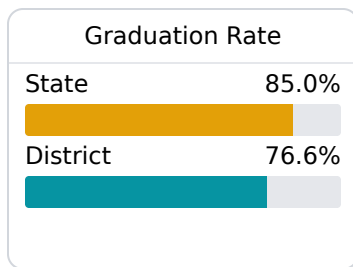

D Meridian Public School District Meridian, MS

 1019 25th Ave.
Meridian, MS 39301

 Dr. Amy Carter
amcarter@mpsd12.net

Due to the impact of COVID-19 on school closures in the 2019-20 school year and a waiver from the U.S. Department of Education, the Mississippi Department of Education (MDE) has no assessment and accountability data to report for the 2019-20 school year.