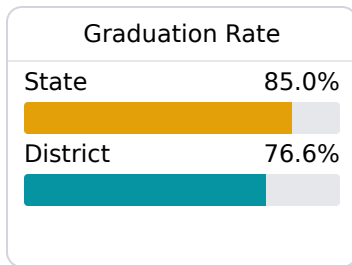

D Meridian Public School District

Meridian, MS

 1019 25th Ave.
Meridian, MS 39301

 Dr. Amy Carter
amcarter@mpsd12.net

Due to the impact of COVID-19 on school closures in the 2019-20 school year and a waiver from the U.S. Department of Education, the Mississippi Department of Education (MDE) has no assessment and accountability data to report for the 2019-20 school year.