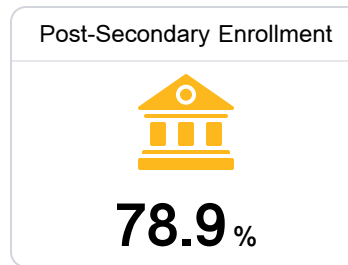

B Lauderdale County School District Meridian, MS

 301, 46th Court
Meridian, MS 39305

 John Mark Cain
jcain@lauderdale.k12.ms.us

Due to the impact of COVID-19 on school closures in the 2019-20 school year and a waiver from the U.S. Department of Education, the Mississippi Department of Education (MDE) has no assessment and accountability data to report for the 2019-20 school year.