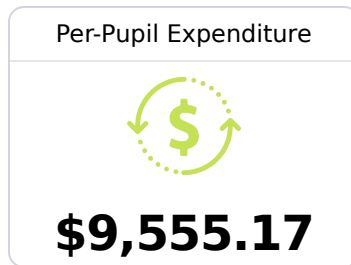

Lauderdale County School District

Meridian, MS

301, 46th Court
Meridian, MS 39305

Dr. John-Mark Cain
jcain@lauderdale.k12.ms.us

Due to the impact of COVID-19 on school closures in the 2019-20 school year and a waiver from the U.S. Department of Education, the Mississippi Department of Education (MDE) has no assessment and accountability data to report for the 2019-20 school year.