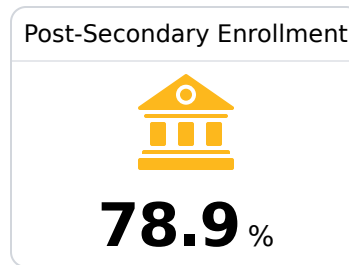

Lauderdale County School District

Meridian, MS

301, 46th Court
Meridian, MS 39305

Dr. John-Mark Cain
jcain@lauderdale.k12.ms.us

Due to the impact of COVID-19 on school closures in the 2019-20 school year and a waiver from the U.S. Department of Education, the Mississippi Department of Education (MDE) has no assessment and accountability data to report for the 2019-20 school year.