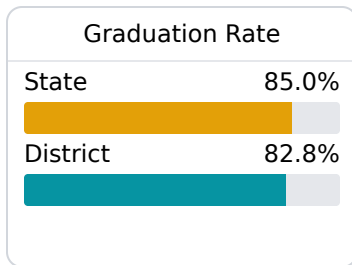

Lauderdale County School District

Meridian, MS

301, 46th Court
Meridian, MS 39305

Dr. John-Mark Cain
jcain@lauderdale.k12.ms.us

Due to the impact of COVID-19 on school closures in the 2019-20 school year and a waiver from the U.S. Department of Education, the Mississippi Department of Education (MDE) has no assessment and accountability data to report for the 2019-20 school year.