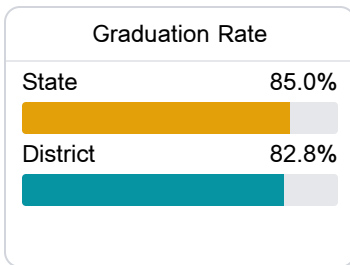

B Lauderdale County School District Meridian, MS

 301, 46th Court
Meridian, MS 39305

 John Mark Cain
jcain@lauderdale.k12.ms.us

Due to the impact of COVID-19 on school closures in the 2019-20 school year and a waiver from the U.S. Department of Education, the Mississippi Department of Education (MDE) has no assessment and accountability data to report for the 2019-20 school year.