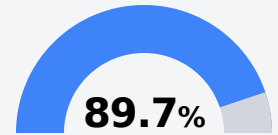

Teacher Data

428.4

Teachers

Experienced Teachers