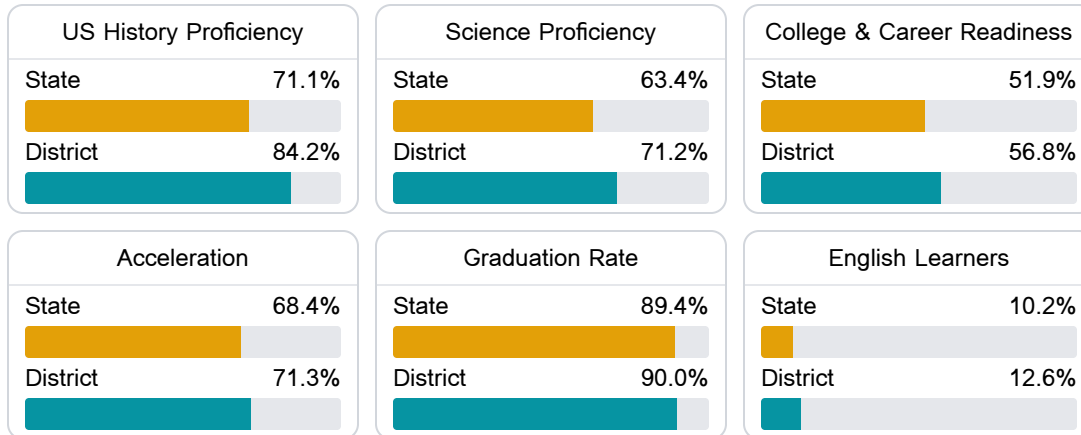

#### Math

Measurements of student performance on the statewide math assessment.

#### English

Measurements of student performance on the statewide English language arts (ELA) assessment.

#### Other Measures

Other measurements of student performance that factor into the accountability grade.