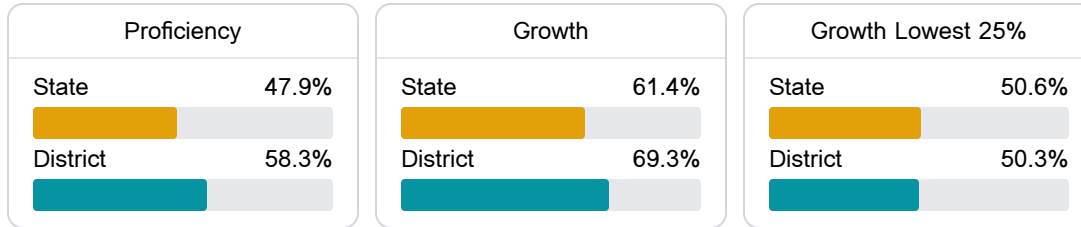

English

Measurements of student performance on the statewide English language arts (ELA) assessment.