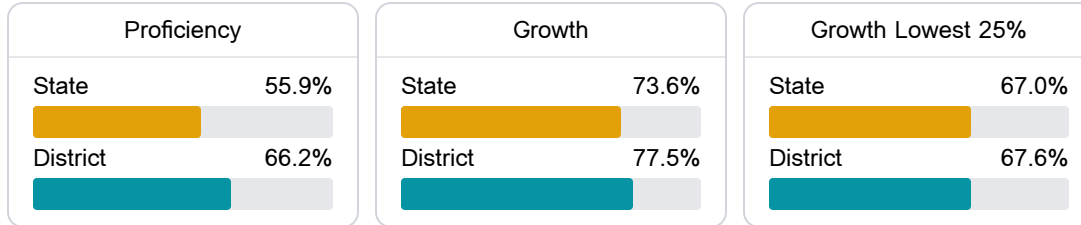

Lamar County School District

Purvis, MS

424 Martin Luther King Drive
Purvis, MS 39475

JAMES QUICK
wesley.quick@lamarcountyschools.org

School Accountability Grade Components

Mississippi's accountability system assigns "A" through "F" letter grades for schools and districts. Grades are based on student achievement, student growth, student participation in testing, and other academic measures.

Math

Measurements of student performance on the statewide math assessment.