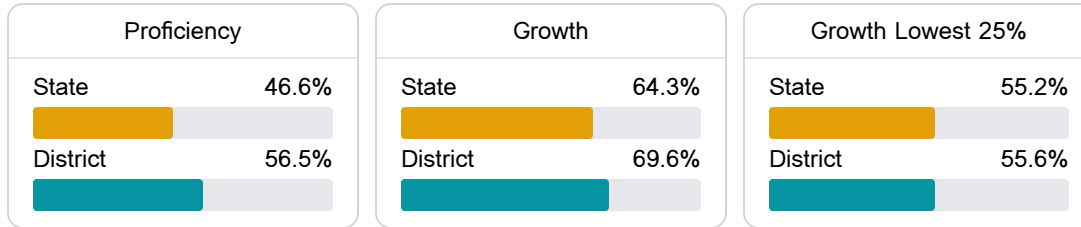

English

Measurements of student performance on the statewide English language arts (ELA) assessment.