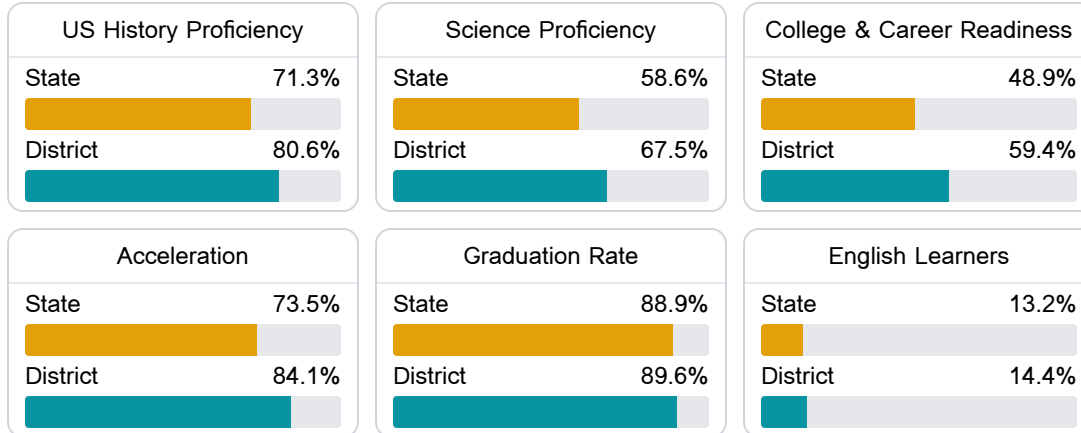

#### Math

Measurements of student performance on the statewide math assessment.

#### English

Measurements of student performance on the statewide English language arts (ELA) assessment.

#### Other Measures

Other measurements of student performance that factor into the accountability grade.

Detailed Assessment and Other Data

Student Performance

The following information shows each level of student performance on statewide assessments.