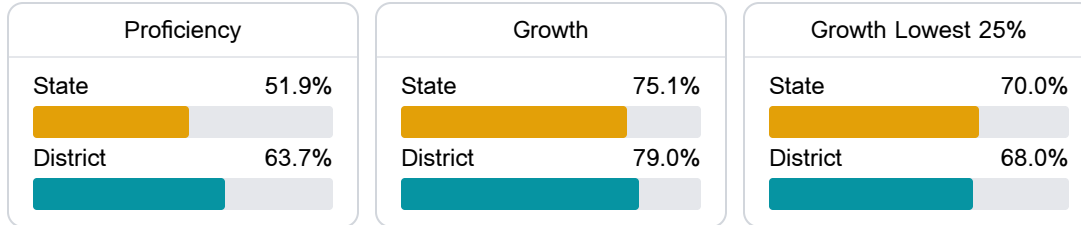

Lamar County School District

Purvis, MS

424 Martin Luther King Drive
Purvis, MS 39475

JAMES QUICK
wesley.quick@lamarcountyschools.org

School Accountability Grade Components

Mississippi's accountability system assigns "A" through "F" letter grades for schools and districts. Grades are based on student achievement, student growth, student participation in testing, and other academic measures.

Math

Measurements of student performance on the statewide math assessment.