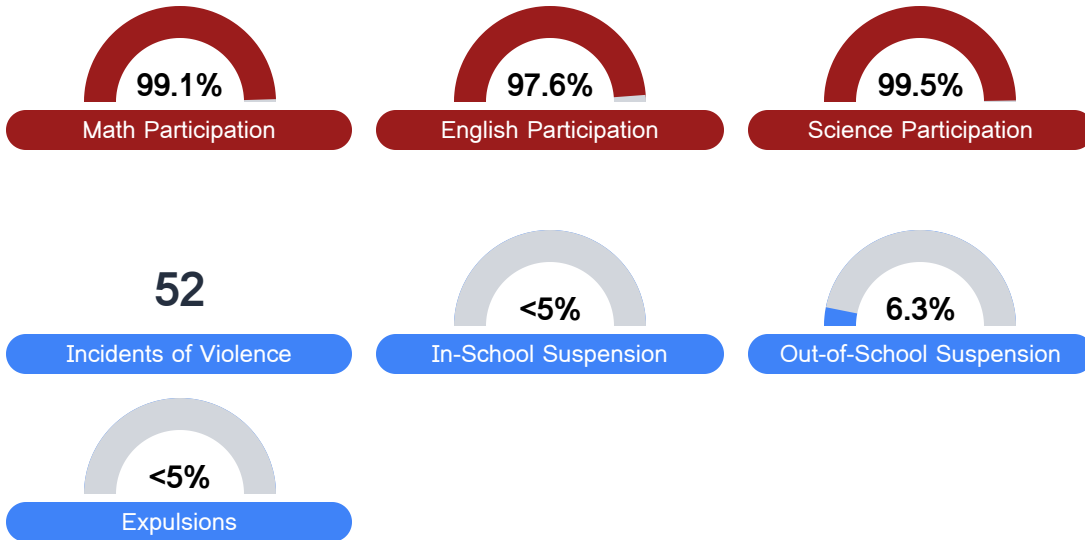

Math

English

Science

Student Assessment Participation

Other Data

18.1%

Chronic Absenteeism

\$11,010.37