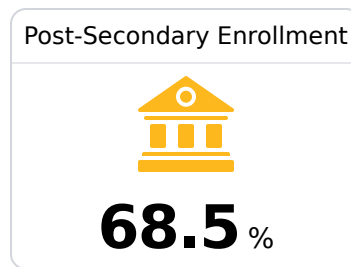

A Lamar County School District

Purvis, MS

 424 Martin Luther King Drive
Purvis, MS 39475

 Steven Hampton
steven.hampton@lamarcountyschools.org

Due to the impact of COVID-19 on school closures in the 2019-20 school year and a waiver from the U.S. Department of Education, the Mississippi Department of Education (MDE) has no assessment and accountability data to report for the 2019-20 school year.