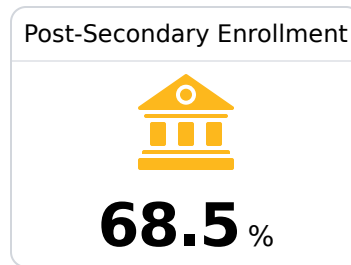

A Lamar County School District

Purvis, MS

 424 Martin Luther King Drive
Purvis, MS 39475

 Steven Hampton
steven.hampton@lamarcountyschools.org

Due to the impact of COVID-19 on school closures in the 2019-20 school year and a waiver from the U.S. Department of Education, the Mississippi Department of Education (MDE) has no assessment and accountability data to report for the 2019-20 school year.