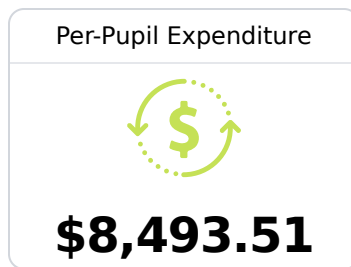

A Lamar County School District

Purvis, MS

 424 Martin Luther King Drive
Purvis, MS 39475

 Steven Hampton
steven.hampton@lamarcountyschools.org

Due to the impact of COVID-19 on school closures in the 2019-20 school year and a waiver from the U.S. Department of Education, the Mississippi Department of Education (MDE) has no assessment and accountability data to report for the 2019-20 school year.