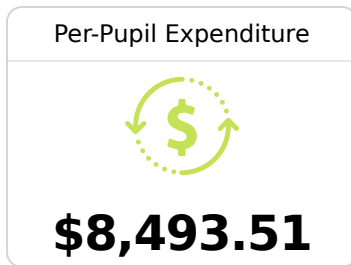

A Lamar County School District

Purvis, MS

 424 Martin Luther King Drive
Purvis, MS 39475

 Steven Hampton
steven.hampton@lamarcountyschools.org

Due to the impact of COVID-19 on school closures in the 2019-20 school year and a waiver from the U.S. Department of Education, the Mississippi Department of Education (MDE) has no assessment and accountability data to report for the 2019-20 school year.