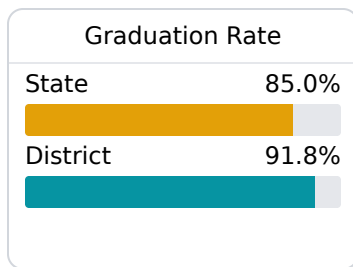

A Lamar County School District

Purvis, MS

 424 Martin Luther King Drive
Purvis, MS 39475

 Steven Hampton
steven.hampton@lamarcountyschools.org

Due to the impact of COVID-19 on school closures in the 2019-20 school year and a waiver from the U.S. Department of Education, the Mississippi Department of Education (MDE) has no assessment and accountability data to report for the 2019-20 school year.