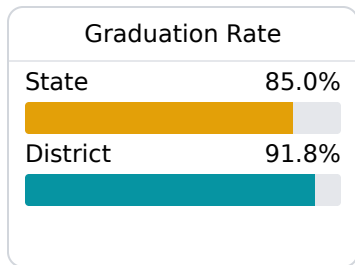

A Lamar County School District

Purvis, MS

 424 Martin Luther King Drive
Purvis, MS 39475

 Steven Hampton
steven.hampton@lamarcountyschools.org

Due to the impact of COVID-19 on school closures in the 2019-20 school year and a waiver from the U.S. Department of Education, the Mississippi Department of Education (MDE) has no assessment and accountability data to report for the 2019-20 school year.