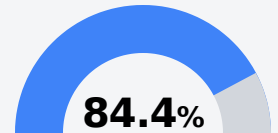

Teacher Data

295.4

Teachers

Experienced Teachers