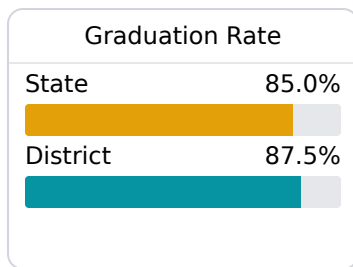

A Oxford School District Oxford, MS

 224 BRAMLETT BOULEVARD
Oxford, MS 38655

 William B. Roberson
wbroberson@oxfordsd.org

Due to the impact of COVID-19 on school closures in the 2019-20 school year and a waiver from the U.S. Department of Education, the Mississippi Department of Education (MDE) has no assessment and accountability data to report for the 2019-20 school year.