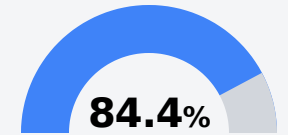

Teacher Data

295.4

Teachers

Experienced Teachers