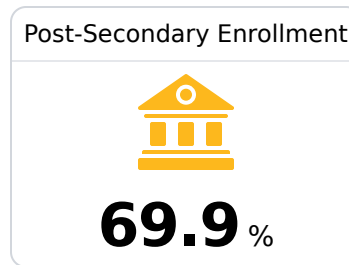

Oxford School District

Oxford, MS

224 BRAMLETT BOULEVARD
Oxford, MS 38655

William B. Roberson
wbroberson@oxfordsd.org

Due to the impact of COVID-19 on school closures in the 2019-20 school year and a waiver from the U.S. Department of Education, the Mississippi Department of Education (MDE) has no assessment and accountability data to report for the 2019-20 school year.