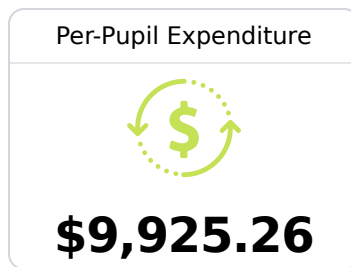

A Oxford School District Oxford, MS

 224 BRAMLETT BOULEVARD
Oxford, MS 38655

 William B. Roberson
wbroberson@oxfordsd.org

Due to the impact of COVID-19 on school closures in the 2019-20 school year and a waiver from the U.S. Department of Education, the Mississippi Department of Education (MDE) has no assessment and accountability data to report for the 2019-20 school year.