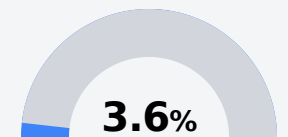

Provisional Teachers