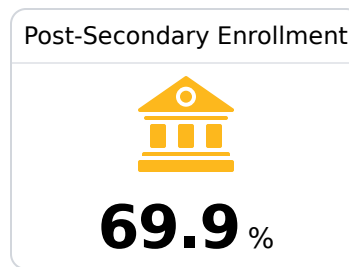

A Oxford School District Oxford, MS

 224 BRAMLETT BOULEVARD
Oxford, MS 38655

 William B. Roberson
wbroberson@oxfordsd.org

Due to the impact of COVID-19 on school closures in the 2019-20 school year and a waiver from the U.S. Department of Education, the Mississippi Department of Education (MDE) has no assessment and accountability data to report for the 2019-20 school year.