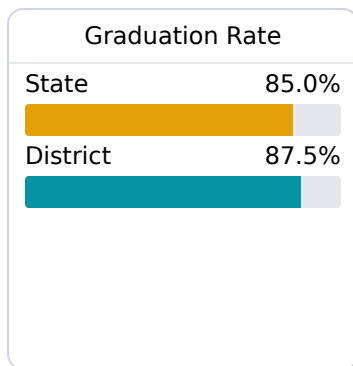

A Oxford School District

Oxford, MS

 224 BRAMLETT BOULEVARD
Oxford, MS 38655

 Brian D. Harvey
bharvey@oxfordsd.org

Due to the impact of COVID-19 on school closures in the 2019-20 school year and a waiver from the U.S. Department of Education, the Mississippi Department of Education (MDE) has no assessment and accountability data to report for the 2019-20 school year.