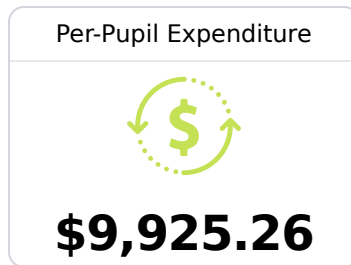

Oxford School District

Oxford, MS

224 BRAMLETT BOULEVARD
Oxford, MS 38655

William B. Roberson
wbroberson@oxfordsd.org

Due to the impact of COVID-19 on school closures in the 2019-20 school year and a waiver from the U.S. Department of Education, the Mississippi Department of Education (MDE) has no assessment and accountability data to report for the 2019-20 school year.