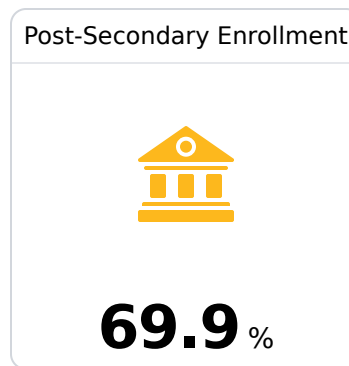

A Oxford School District

Oxford, MS

 224 BRAMLETT BOULEVARD
Oxford, MS 38655

 Brian D. Harvey
bharvey@oxfordsd.org

Due to the impact of COVID-19 on school closures in the 2019-20 school year and a waiver from the U.S. Department of Education, the Mississippi Department of Education (MDE) has no assessment and accountability data to report for the 2019-20 school year.