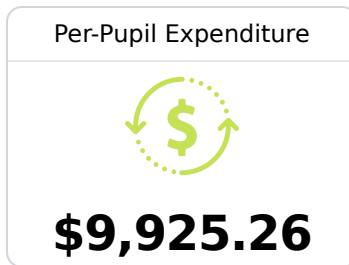

Oxford School District

Oxford, MS

224 BRAMLETT BOULEVARD
Oxford, MS 38655

William B. Roberson
wbroberson@oxfordsd.org

Due to the impact of COVID-19 on school closures in the 2019-20 school year and a waiver from the U.S. Department of Education, the Mississippi Department of Education (MDE) has no assessment and accountability data to report for the 2019-20 school year.