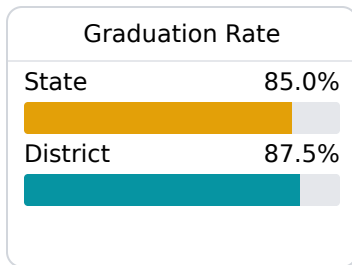

Oxford School District

Oxford, MS

224 BRAMLETT BOULEVARD
Oxford, MS 38655

William B. Roberson
wbroberson@oxfordsd.org

Due to the impact of COVID-19 on school closures in the 2019-20 school year and a waiver from the U.S. Department of Education, the Mississippi Department of Education (MDE) has no assessment and accountability data to report for the 2019-20 school year.