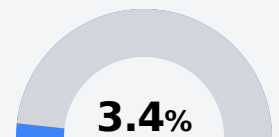

Provisional Teachers