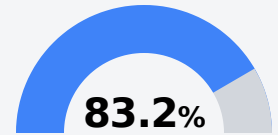

Teacher Data

204.2

Teachers

Experienced Teachers