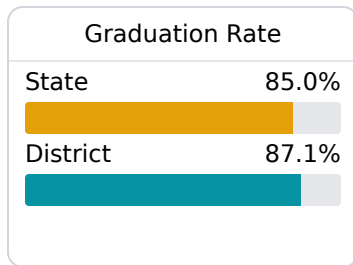

Lafayette County School District

Oxford, MS

100 Commodore Dr.
Oxford, MS 38655

James C. Foster
jay.foster@gocommodores.org

Due to the impact of COVID-19 on school closures in the 2019-20 school year and a waiver from the U.S. Department of Education, the Mississippi Department of Education (MDE) has no assessment and accountability data to report for the 2019-20 school year.