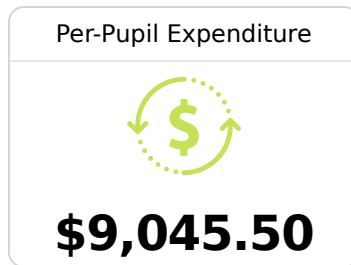

Lafayette County School District

Oxford, MS

100 Commodore Dr.
Oxford, MS 38655

James C. Foster
jay.foster@gocommodores.org

Due to the impact of COVID-19 on school closures in the 2019-20 school year and a waiver from the U.S. Department of Education, the Mississippi Department of Education (MDE) has no assessment and accountability data to report for the 2019-20 school year.