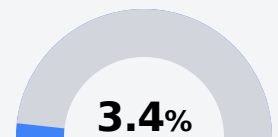

Provisional Teachers