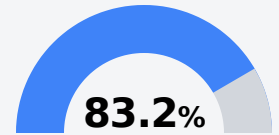

Teacher Data

204.2

Teachers

Experienced Teachers