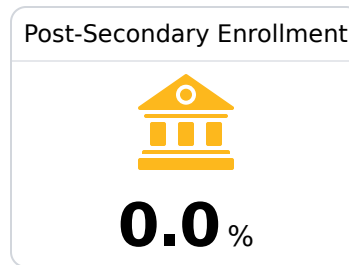

Lafayette County School District

Oxford, MS

100 Commodore Dr.
Oxford, MS 38655

James C. Foster
jay.foster@gocommodores.org

Due to the impact of COVID-19 on school closures in the 2019-20 school year and a waiver from the U.S. Department of Education, the Mississippi Department of Education (MDE) has no assessment and accountability data to report for the 2019-20 school year.