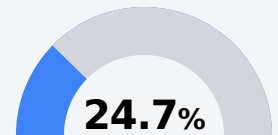

Provisional Teachers