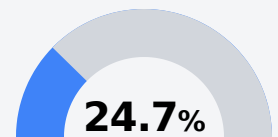

Provisional Teachers