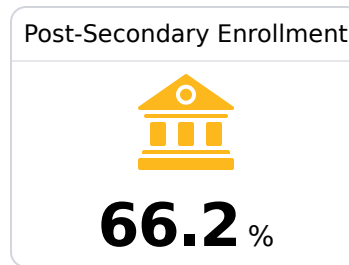

Kemper County School District

Dekalb, MS

159 Main Avenue
Dekalb, MS 39328

Hilute Hudson
hhudson@kemper.k12.ms.us

Due to the impact of COVID-19 on school closures in the 2019-20 school year and a waiver from the U.S. Department of Education, the Mississippi Department of Education (MDE) has no assessment and accountability data to report for the 2019-20 school year.