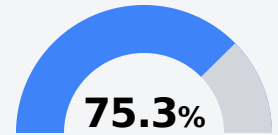

Teacher Data

81.6

Teachers

Experienced Teachers