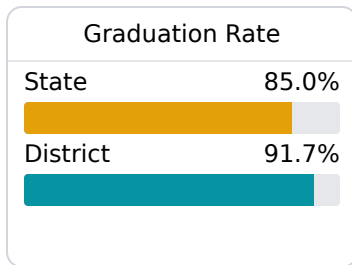

Kemper County School District

Dekalb, MS

159 Main Avenue
Dekalb, MS 39328

Hilute Hudson
hhudson@kemper.k12.ms.us

Due to the impact of COVID-19 on school closures in the 2019-20 school year and a waiver from the U.S. Department of Education, the Mississippi Department of Education (MDE) has no assessment and accountability data to report for the 2019-20 school year.