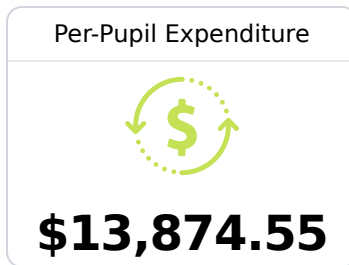

Kemper County School District

Dekalb, MS

159 Main Avenue
Dekalb, MS 39328

Hilute Hudson
hhudson@kemper.k12.ms.us

Due to the impact of COVID-19 on school closures in the 2019-20 school year and a waiver from the U.S. Department of Education, the Mississippi Department of Education (MDE) has no assessment and accountability data to report for the 2019-20 school year.