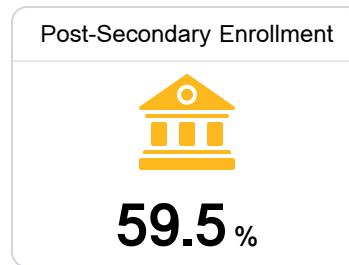

District Report Card 2019 - 2020

For more detailed information, please visit <https://msrc.mdek12.org>.

Laurel School District

Laurel, MS

303 West 8th Street
Laurel, MS 39440

Dr. Toy Watts
tlwatts@laurelschools.org

Due to the impact of COVID-19 on school closures in the 2019-20 school year and a waiver from the U.S. Department of Education, the Mississippi Department of Education (MDE) has no assessment and accountability data to report for the 2019-20 school year.