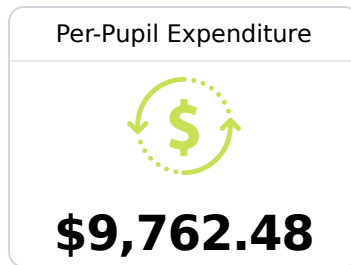

Laurel School District

Laurel, MS

303 West 8th Street
Laurel, MS 39440

Dr. Toy Watts
tlwatts@laurelschools.org

Due to the impact of COVID-19 on school closures in the 2019-20 school year and a waiver from the U.S. Department of Education, the Mississippi Department of Education (MDE) has no assessment and accountability data to report for the 2019-20 school year.