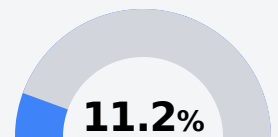

Provisional Teachers