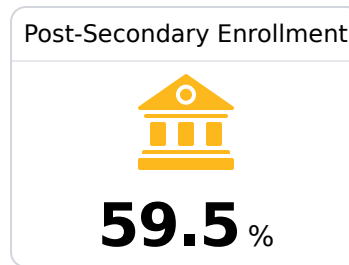

Laurel School District

Laurel, MS

303 West 8th Street
Laurel, MS 39440

Dr. Toy Watts
tlwatts@laurelschools.org

Due to the impact of COVID-19 on school closures in the 2019-20 school year and a waiver from the U.S. Department of Education, the Mississippi Department of Education (MDE) has no assessment and accountability data to report for the 2019-20 school year.