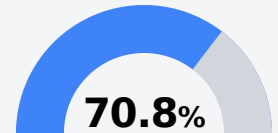

Teacher Data

197.4

Teachers

Experienced Teachers