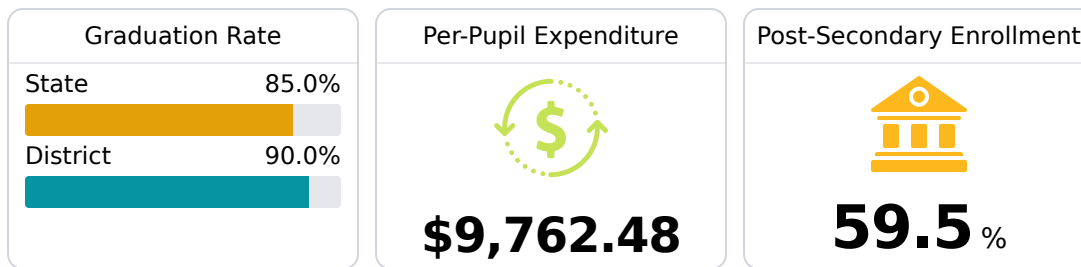

F Laurel School District Laurel, MS

 303 West 8th Street
Laurel, MS 39440

 Dr. Toy Watts
tlwatts@laurelschools.org

Due to the impact of COVID-19 on school closures in the 2019-20 school year and a waiver from the U.S. Department of Education, the Mississippi Department of Education (MDE) has no assessment and accountability data to report for the 2019-20 school year.