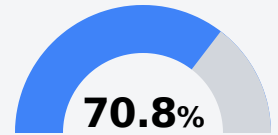

Teacher Data

197.4

Teachers

Experienced Teachers