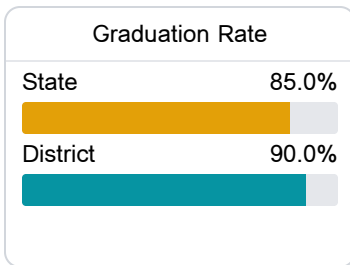

District Report Card 2019 - 2020

For more detailed information, please visit <https://msrc.mdek12.org>.

Laurel School District

Laurel, MS

303 West 8th Street
Laurel, MS 39440

Dr. Toy Watts
tlwatts@laurelschools.org

Due to the impact of COVID-19 on school closures in the 2019-20 school year and a waiver from the U.S. Department of Education, the Mississippi Department of Education (MDE) has no assessment and accountability data to report for the 2019-20 school year.