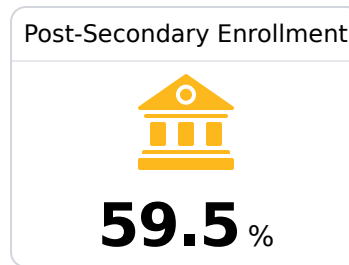

## Laurel School District

Laurel, MS

303 West 8th Street  
Laurel, MS 39440

Dr. Toy Watts  
tlwatts@laurelschools.org

Due to the impact of COVID-19 on school closures in the 2019-20 school year and a waiver from the U.S. Department of Education, the Mississippi Department of Education (MDE) has no assessment and accountability data to report for the 2019-20 school year.