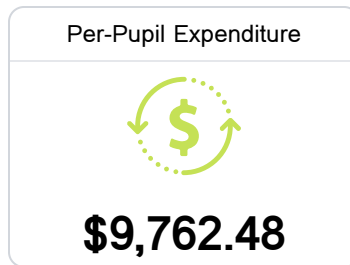

Due to the impact of COVID-19 on school closures in the 2019-20 school year and a waiver from the U.S. Department of Education, the Mississippi Department of Education (MDE) has no assessment and accountability data to report for the 2019-20 school year.