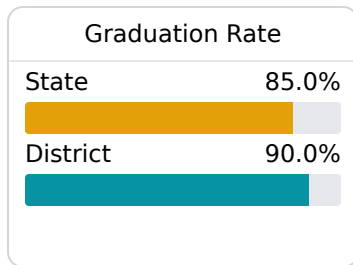

Laurel School District

Laurel, MS

303 West 8th Street
Laurel, MS 39440

Dr. Toy Watts
tlwatts@laurelschools.org

Due to the impact of COVID-19 on school closures in the 2019-20 school year and a waiver from the U.S. Department of Education, the Mississippi Department of Education (MDE) has no assessment and accountability data to report for the 2019-20 school year.