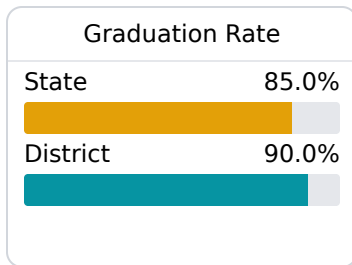

## Laurel School District

Laurel, MS

303 West 8th Street  
Laurel, MS 39440

Dr. Toy Watts  
tlwatts@laurelschools.org

Due to the impact of COVID-19 on school closures in the 2019-20 school year and a waiver from the U.S. Department of Education, the Mississippi Department of Education (MDE) has no assessment and accountability data to report for the 2019-20 school year.