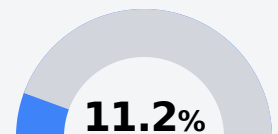

Provisional Teachers