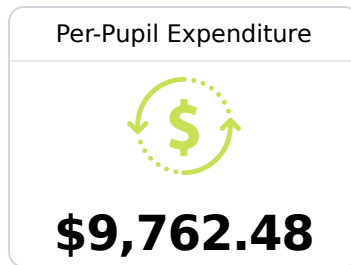

## Laurel School District

Laurel, MS

303 West 8th Street  
Laurel, MS 39440

Dr. Toy Watts  
tlwatts@laurelschools.org

Due to the impact of COVID-19 on school closures in the 2019-20 school year and a waiver from the U.S. Department of Education, the Mississippi Department of Education (MDE) has no assessment and accountability data to report for the 2019-20 school year.