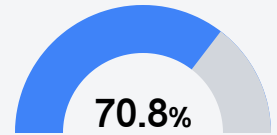

Teacher Data

197.4

Teachers

Experienced Teachers