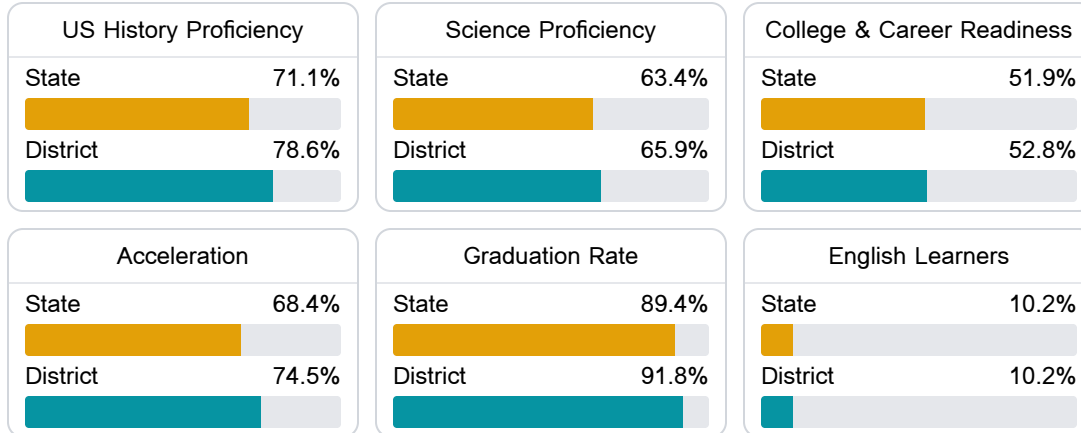

#### Math

Measurements of student performance on the statewide math assessment.

#### English

Measurements of student performance on the statewide English language arts (ELA) assessment.

#### Other Measures

Other measurements of student performance that factor into the accountability grade.