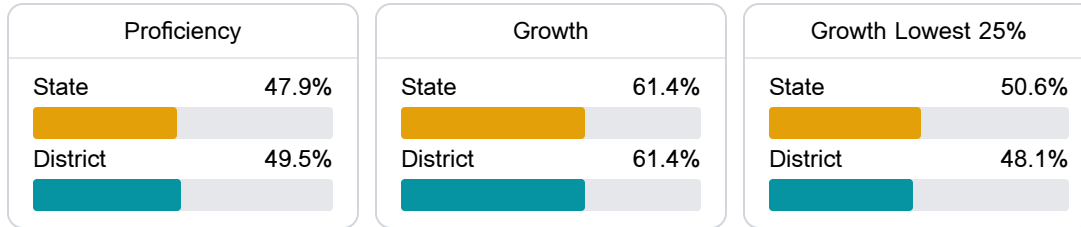

English

Measurements of student performance on the statewide English language arts (ELA) assessment.