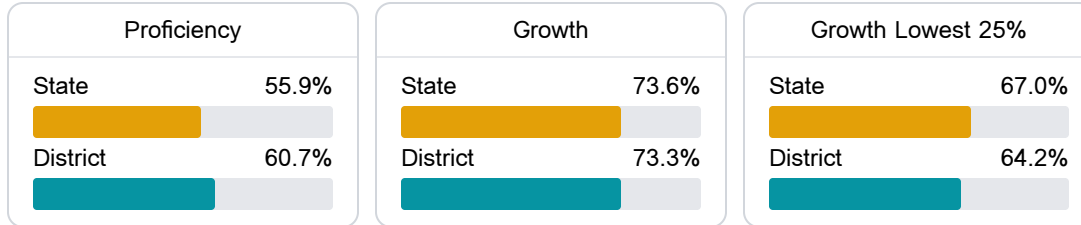

District Report Card 2023 - 2024

For more detailed information, please visit <https://msrc.mdek12.org>.

Jones County School District

Ellisville, MS

5204 Highway 11 North
Ellisville, MS 39437

BILLY JONES
brjones@jonesk12.org

School Accountability Grade Components

Mississippi's accountability system assigns "A" through "F" letter grades for schools and districts. Grades are based on student achievement, student growth, student participation in testing, and other academic measures.

Math

Measurements of student performance on the statewide math assessment.