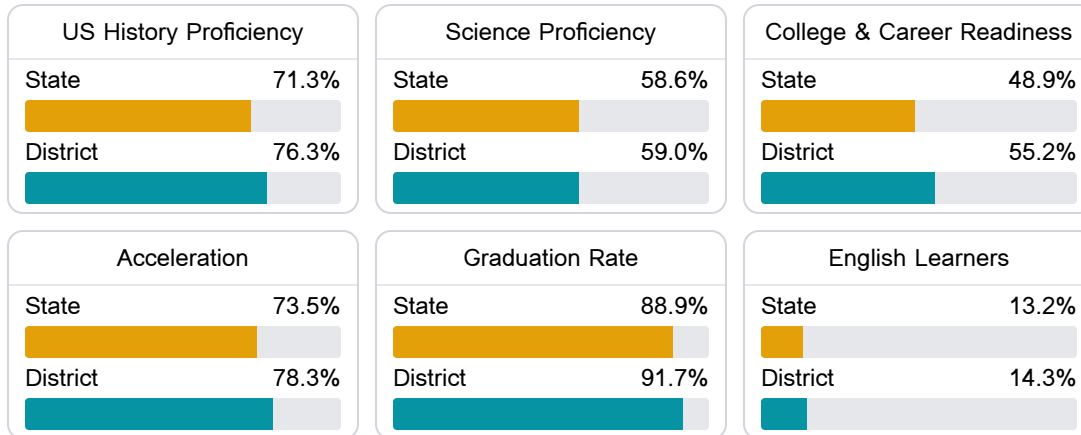

Math

Measurements of student performance on the statewide math assessment.

English

Measurements of student performance on the statewide English language arts (ELA) assessment.

Other Measures

Other measurements of student performance that factor into the accountability grade.

Detailed Assessment and Other Data

Student Performance

The following information shows each level of student performance on statewide assessments.

Math

English

Science

Student Assessment Participation

Other Data