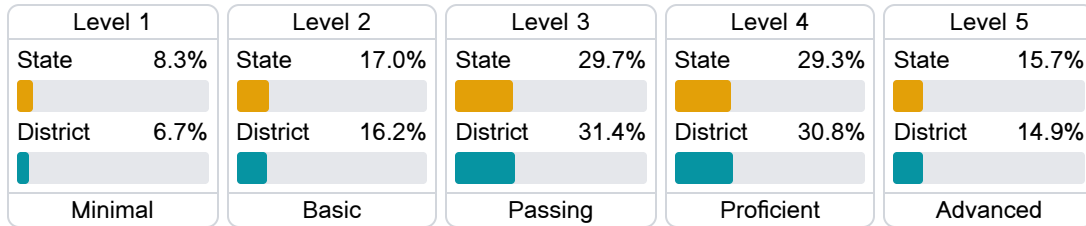

Detailed Assessment and Other Data

Student Performance

The following information shows each level of student performance on statewide assessments.

Math

English

Science

Student Assessment Participation

Other Data