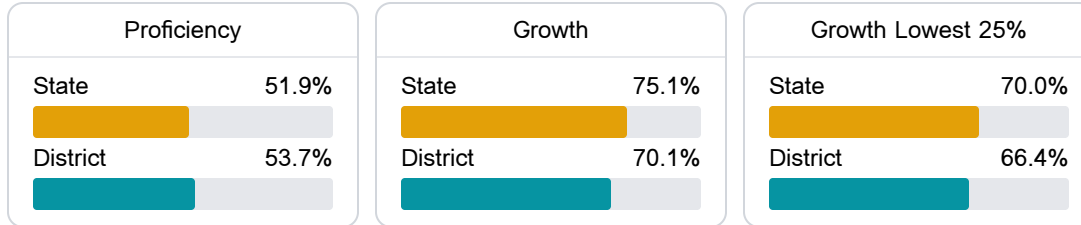

District Report Card 2022 - 2023

For more detailed information, please visit <https://msrc.mdek12.org>.

Jones County School District

Ellisville, MS

5204 Highway 11 North
Ellisville, MS 39437

BILLY JONES
brjones@jonesk12.org

School Accountability Grade Components

Mississippi's accountability system assigns "A" through "F" letter grades for schools and districts. Grades are based on student achievement, student growth, student participation in testing, and other academic measures.

Math

Measurements of student performance on the statewide math assessment.