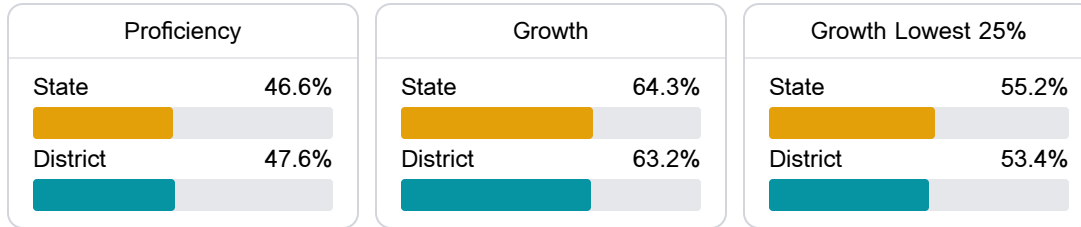

English

Measurements of student performance on the statewide English language arts (ELA) assessment.