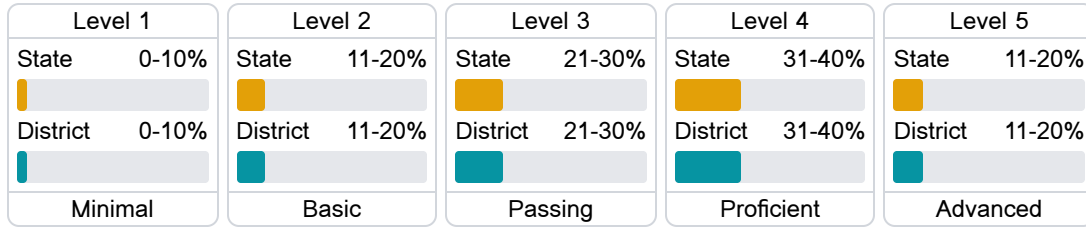

Math

Measurements of student performance on the statewide math assessment.

English

Measurements of student performance on the statewide English language arts (ELA) assessment.

Other Measures

Other measurements of student performance that factor into the accountability grade.

Detailed Assessment and Other Data

Student Performance

The following information shows each level of student performance on statewide assessments.

Math

English

Science

Student Assessment Participation

Other Data