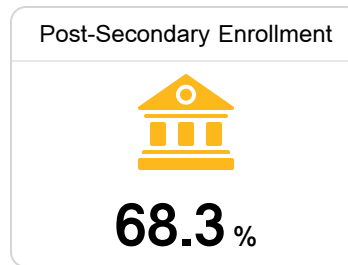

## **B** Jones County School District Ellisville, MS

 5204 Highway 11 North  
Ellisville, MS 39437

 Billy Ray Jones  
[brjones@jonesk12.org](mailto:brjones@jonesk12.org)

Due to the impact of COVID-19 on school closures in the 2019-20 school year and a waiver from the U.S. Department of Education, the Mississippi Department of Education (MDE) has no assessment and accountability data to report for the 2019-20 school year.