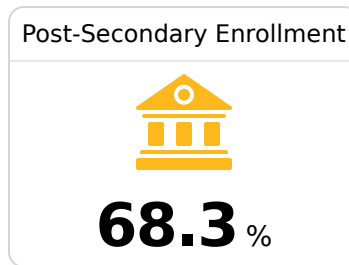

B Jones County School District Ellisville, MS

 5204 Highway 11 North
Ellisville, MS 39437

 Billy Ray Jones
brjones@jonesk12.org

Due to the impact of COVID-19 on school closures in the 2019-20 school year and a waiver from the U.S. Department of Education, the Mississippi Department of Education (MDE) has no assessment and accountability data to report for the 2019-20 school year.