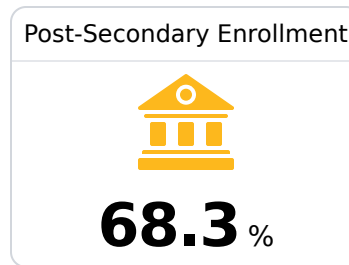

B Jones County School District Ellisville, MS

 5204 Highway 11 North
Ellisville, MS 39437

 Billy Ray Jones
brjones@jonesk12.org

Due to the impact of COVID-19 on school closures in the 2019-20 school year and a waiver from the U.S. Department of Education, the Mississippi Department of Education (MDE) has no assessment and accountability data to report for the 2019-20 school year.