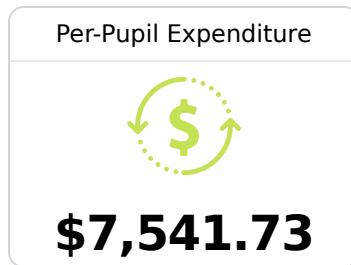

B Jones County School District Ellisville, MS

 5204 Highway 11 North
Ellisville, MS 39437

 Billy Ray Jones
brjones@jonesk12.org

Due to the impact of COVID-19 on school closures in the 2019-20 school year and a waiver from the U.S. Department of Education, the Mississippi Department of Education (MDE) has no assessment and accountability data to report for the 2019-20 school year.