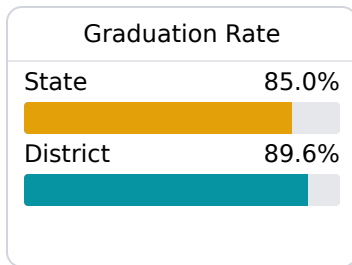

B Jones County School District Ellisville, MS

 5204 Highway 11 North
Ellisville, MS 39437

 Billy Ray Jones
brjones@jonesk12.org

Due to the impact of COVID-19 on school closures in the 2019-20 school year and a waiver from the U.S. Department of Education, the Mississippi Department of Education (MDE) has no assessment and accountability data to report for the 2019-20 school year.