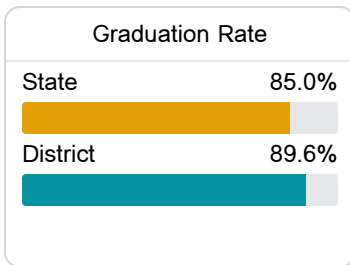

## **B** Jones County School District Ellisville, MS

 5204 Highway 11 North  
Ellisville, MS 39437

 Billy Ray Jones  
[brjones@jonesk12.org](mailto:brjones@jonesk12.org)

Due to the impact of COVID-19 on school closures in the 2019-20 school year and a waiver from the U.S. Department of Education, the Mississippi Department of Education (MDE) has no assessment and accountability data to report for the 2019-20 school year.