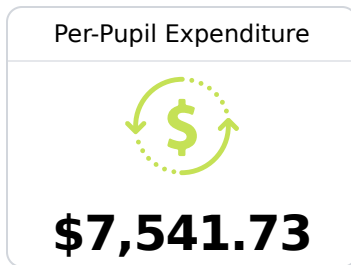

B Jones County School District Ellisville, MS

 5204 Highway 11 North
Ellisville, MS 39437

 Billy Ray Jones
brjones@jonesk12.org

Due to the impact of COVID-19 on school closures in the 2019-20 school year and a waiver from the U.S. Department of Education, the Mississippi Department of Education (MDE) has no assessment and accountability data to report for the 2019-20 school year.