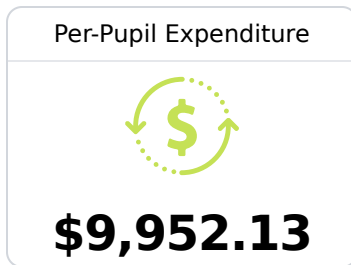

## Jefferson County School District

Fayette, MS

942 MAIN STREET  
Fayette, MS 39069

Adrian Hammitte  
ahammitte@jcpsd.net

Due to the impact of COVID-19 on school closures in the 2019-20 school year and a waiver from the U.S. Department of Education, the Mississippi Department of Education (MDE) has no assessment and accountability data to report for the 2019-20 school year.