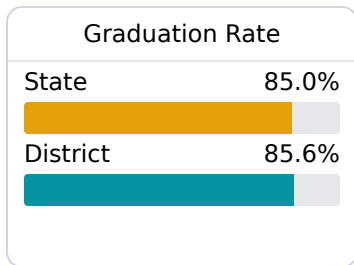

## Jefferson County School District

Fayette, MS

942 MAIN STREET  
Fayette, MS 39069

Adrian Hammitte  
ahammitte@jcpsd.net

Due to the impact of COVID-19 on school closures in the 2019-20 school year and a waiver from the U.S. Department of Education, the Mississippi Department of Education (MDE) has no assessment and accountability data to report for the 2019-20 school year.