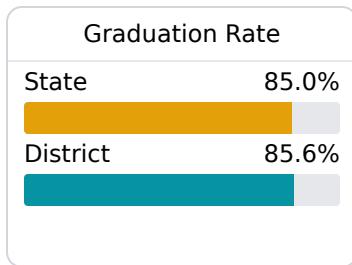

## Jefferson County School District

Fayette, MS

942 MAIN STREET  
Fayette, MS 39069

Adrian Hammitte  
ahammitte@jcpsd.net

Due to the impact of COVID-19 on school closures in the 2019-20 school year and a waiver from the U.S. Department of Education, the Mississippi Department of Education (MDE) has no assessment and accountability data to report for the 2019-20 school year.