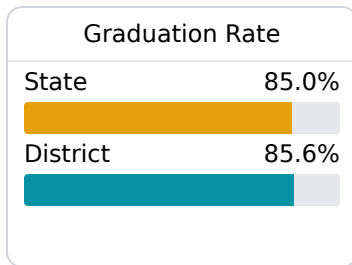

Jefferson County School District

Fayette, MS

942 MAIN STREET
Fayette, MS 39069

Adrian Hammitte
ahammitte@jcpsd.net

Due to the impact of COVID-19 on school closures in the 2019-20 school year and a waiver from the U.S. Department of Education, the Mississippi Department of Education (MDE) has no assessment and accountability data to report for the 2019-20 school year.