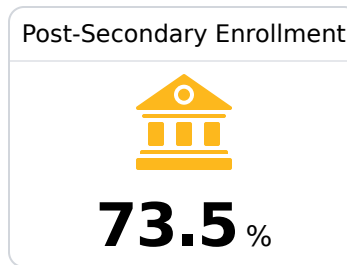

Jefferson County School District

Fayette, MS

942 MAIN STREET
Fayette, MS 39069

Adrian Hammitte
ahammitte@jcpsd.net

Due to the impact of COVID-19 on school closures in the 2019-20 school year and a waiver from the U.S. Department of Education, the Mississippi Department of Education (MDE) has no assessment and accountability data to report for the 2019-20 school year.