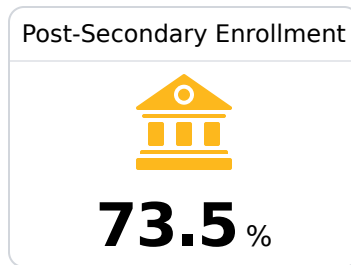

## Jefferson County School District

Fayette, MS

942 MAIN STREET  
Fayette, MS 39069

Adrian Hammitte  
ahammitte@jcpsd.net

Due to the impact of COVID-19 on school closures in the 2019-20 school year and a waiver from the U.S. Department of Education, the Mississippi Department of Education (MDE) has no assessment and accountability data to report for the 2019-20 school year.