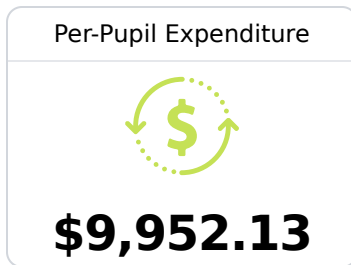

Jefferson County School District

Fayette, MS

942 MAIN STREET
Fayette, MS 39069

Adrian Hammitte
ahammitte@jcpsd.net

Due to the impact of COVID-19 on school closures in the 2019-20 school year and a waiver from the U.S. Department of Education, the Mississippi Department of Education (MDE) has no assessment and accountability data to report for the 2019-20 school year.