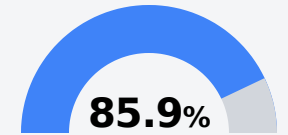

Teacher Data

101.4

Teachers

Experienced Teachers