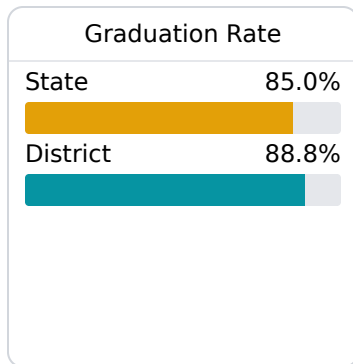

## West Jasper Consolidated Schools

Bay Springs, MS

510 HWY 18  
Bay Springs, MS 39422

Warren Woodrow  
[wwoodrow@westjasper.k12.ms.us](mailto:wwoodrow@westjasper.k12.ms.us)

Due to the impact of COVID-19 on school closures in the 2019-20 school year and a waiver from the U.S. Department of Education, the Mississippi Department of Education (MDE) has no assessment and accountability data to report for the 2019-20 school year.