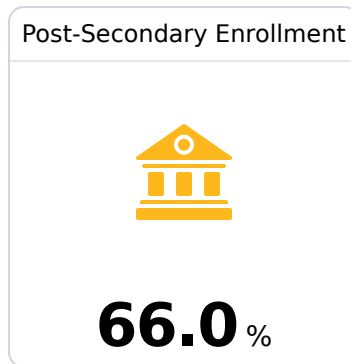

## West Jasper Consolidated Schools

Bay Springs, MS

510 HWY 18  
Bay Springs, MS 39422

Warren Woodrow  
[wwoodrow@westjasper.k12.ms.us](mailto:wwoodrow@westjasper.k12.ms.us)

Due to the impact of COVID-19 on school closures in the 2019-20 school year and a waiver from the U.S. Department of Education, the Mississippi Department of Education (MDE) has no assessment and accountability data to report for the 2019-20 school year.