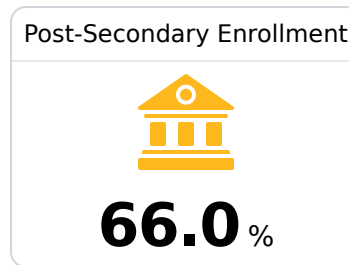

West Jasper Consolidated Schools

Bay Springs, MS

510 HWY 18
Bay Springs, MS 39422

Dr. Jill Miller
jmiller@westjasper.org

Due to the impact of COVID-19 on school closures in the 2019-20 school year and a waiver from the U.S. Department of Education, the Mississippi Department of Education (MDE) has no assessment and accountability data to report for the 2019-20 school year.