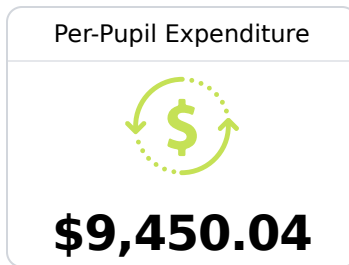

West Jasper Consolidated Schools

Bay Springs, MS

510 HWY 18
Bay Springs, MS 39422

Dr. Jill Miller
jmiller@westjasper.org

Due to the impact of COVID-19 on school closures in the 2019-20 school year and a waiver from the U.S. Department of Education, the Mississippi Department of Education (MDE) has no assessment and accountability data to report for the 2019-20 school year.