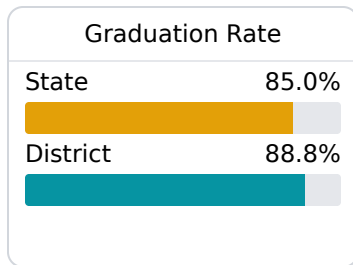

West Jasper Consolidated Schools

Bay Springs, MS

510 HWY 18
Bay Springs, MS 39422

Dr. Jill Miller
jmiller@westjasper.org

Due to the impact of COVID-19 on school closures in the 2019-20 school year and a waiver from the U.S. Department of Education, the Mississippi Department of Education (MDE) has no assessment and accountability data to report for the 2019-20 school year.