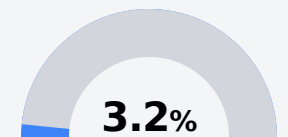

Provisional Teachers