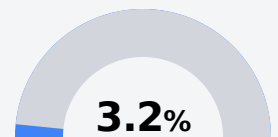

Provisional Teachers