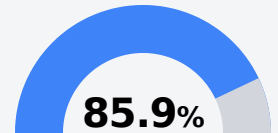

Teacher Data

101.4

Teachers

Experienced Teachers