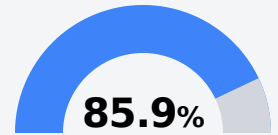

Teacher Data

101.4

Teachers

Experienced Teachers