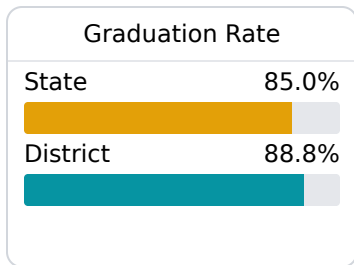

West Jasper Consolidated Schools

Bay Springs, MS

510 HWY 18
Bay Springs, MS 39422

Dr. Jill Miller
jmiller@westjasper.org

Due to the impact of COVID-19 on school closures in the 2019-20 school year and a waiver from the U.S. Department of Education, the Mississippi Department of Education (MDE) has no assessment and accountability data to report for the 2019-20 school year.