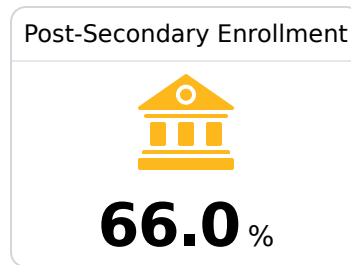

West Jasper Consolidated Schools

Bay Springs, MS

510 HWY 18
Bay Springs, MS 39422

Dr. Jill Miller
jmiller@westjasper.org

Due to the impact of COVID-19 on school closures in the 2019-20 school year and a waiver from the U.S. Department of Education, the Mississippi Department of Education (MDE) has no assessment and accountability data to report for the 2019-20 school year.