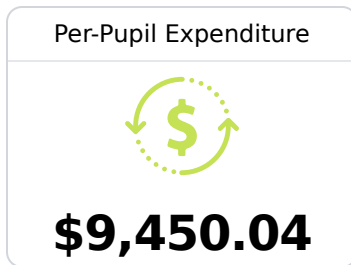

West Jasper Consolidated Schools

Bay Springs, MS

510 HWY 18
Bay Springs, MS 39422

Dr. Jill Miller
jmiller@westjasper.org

Due to the impact of COVID-19 on school closures in the 2019-20 school year and a waiver from the U.S. Department of Education, the Mississippi Department of Education (MDE) has no assessment and accountability data to report for the 2019-20 school year.