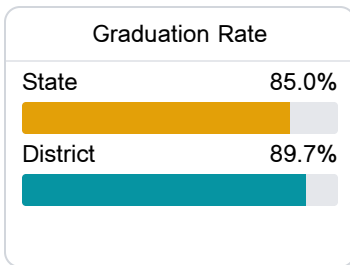

East Jasper Consolidated School District

Heidelberg, MS

714 NORTH PINE AVE P. O. Drawer E
Heidelberg, MS 39439

Due to the impact of COVID-19 on school closures in the 2019-20 school year and a waiver from the U.S. Department of Education, the Mississippi Department of Education (MDE) has no assessment and accountability data to report for the 2019-20 school year.