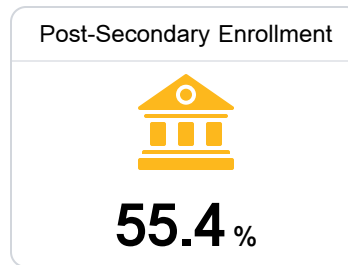

East Jasper Consolidated School District

Heidelberg, MS

714 NORTH PINE AVE P. O. Drawer E
Heidelberg, MS 39439

Due to the impact of COVID-19 on school closures in the 2019-20 school year and a waiver from the U.S. Department of Education, the Mississippi Department of Education (MDE) has no assessment and accountability data to report for the 2019-20 school year.