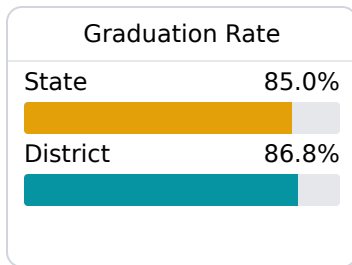

Pascagoula Gautier School District

Pascagoula, MS

1006 Communy Ave
Pascagoula, MS 39567

Billy Ellzey
bellzey@pgsd.ms

Due to the impact of COVID-19 on school closures in the 2019-20 school year and a waiver from the U.S. Department of Education, the Mississippi Department of Education (MDE) has no assessment and accountability data to report for the 2019-20 school year.