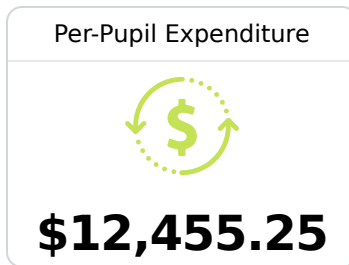

Pascagoula Gautier School District

Pascagoula, MS

1006 Communy Ave
Pascagoula, MS 39567

Wayne Rodolfich
wrodolfich@pgsd.ms

Due to the impact of COVID-19 on school closures in the 2019-20 school year and a waiver from the U.S. Department of Education, the Mississippi Department of Education (MDE) has no assessment and accountability data to report for the 2019-20 school year.