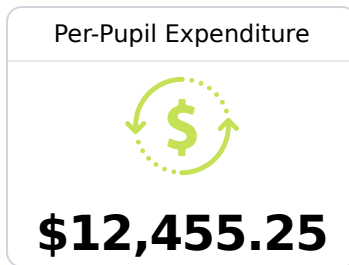

Pascagoula Gautier School District

Pascagoula, MS

1006 Communy Ave
Pascagoula, MS 39567

Billy Ellzey
bellzey@pgsd.ms

Due to the impact of COVID-19 on school closures in the 2019-20 school year and a waiver from the U.S. Department of Education, the Mississippi Department of Education (MDE) has no assessment and accountability data to report for the 2019-20 school year.