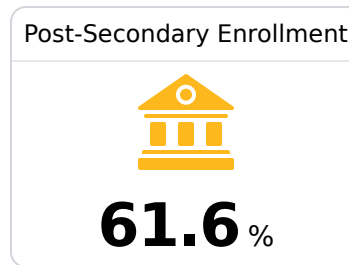

Pascagoula Gautier School District

Pascagoula, MS

1006 Communy Ave
Pascagoula, MS 39567

Billy Ellzey
bellzey@pgsd.ms

Due to the impact of COVID-19 on school closures in the 2019-20 school year and a waiver from the U.S. Department of Education, the Mississippi Department of Education (MDE) has no assessment and accountability data to report for the 2019-20 school year.