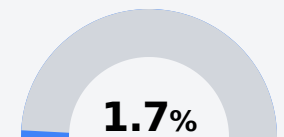

Provisional Teachers