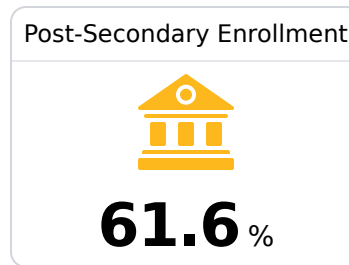

Pascagoula Gautier School District

Pascagoula, MS

1006 Communy Ave
Pascagoula, MS 39567

Wayne Rodolfich
wrodolfich@pgsd.ms

Due to the impact of COVID-19 on school closures in the 2019-20 school year and a waiver from the U.S. Department of Education, the Mississippi Department of Education (MDE) has no assessment and accountability data to report for the 2019-20 school year.