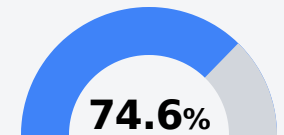

Teacher Data

517.3

Teachers

Experienced Teachers