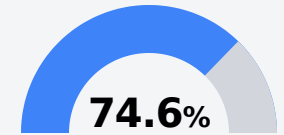

Teacher Data

517.3

Teachers

Experienced Teachers