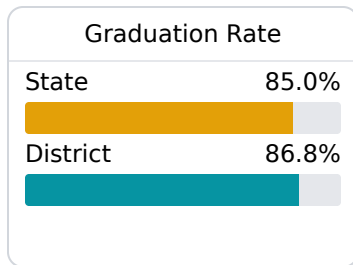

Pascagoula Gautier School District

Pascagoula, MS

1006 Communy Ave
Pascagoula, MS 39567

Billy Ellzey
bellzey@pgsd.ms

Due to the impact of COVID-19 on school closures in the 2019-20 school year and a waiver from the U.S. Department of Education, the Mississippi Department of Education (MDE) has no assessment and accountability data to report for the 2019-20 school year.