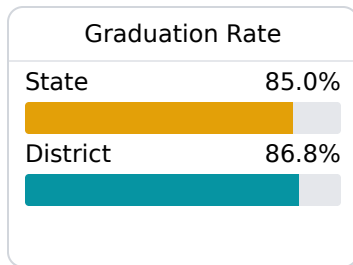

Pascagoula Gautier School District

Pascagoula, MS

1006 Communy Ave
Pascagoula, MS 39567

Wayne Rodolfich
wrodolfich@pgsd.ms

Due to the impact of COVID-19 on school closures in the 2019-20 school year and a waiver from the U.S. Department of Education, the Mississippi Department of Education (MDE) has no assessment and accountability data to report for the 2019-20 school year.