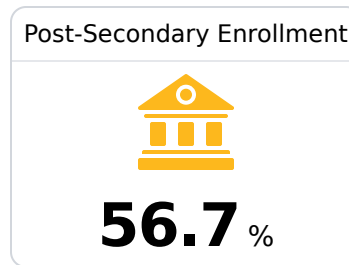

Moss Point Separate School District

Moss Point, MS

4924 CHURCH STREET
Moss Point, MS 39563

Dr. Oswago Harper
oharper@mpsdcnow.org

Due to the impact of COVID-19 on school closures in the 2019-20 school year and a waiver from the U.S. Department of Education, the Mississippi Department of Education (MDE) has no assessment and accountability data to report for the 2019-20 school year.