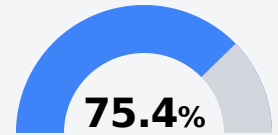

Teacher Data

124.4

Teachers

Experienced Teachers