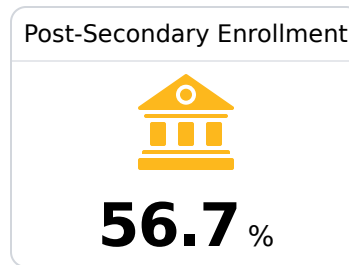

## Moss Point Separate School District

Moss Point, MS

4924 CHURCH STREET  
Moss Point, MS 39563

Dr. Oswago Harper  
oharper@mpsdcnow.org

Due to the impact of COVID-19 on school closures in the 2019-20 school year and a waiver from the U.S. Department of Education, the Mississippi Department of Education (MDE) has no assessment and accountability data to report for the 2019-20 school year.