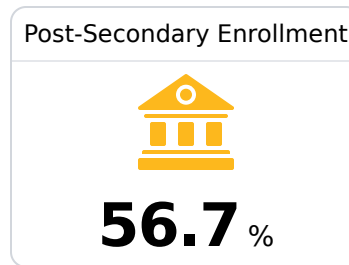

## Moss Point Separate School District

Moss Point, MS

4924 CHURCH STREET  
Moss Point, MS 39563

Dr. Oswago Harper  
oharper@mpsdown.org

Due to the impact of COVID-19 on school closures in the 2019-20 school year and a waiver from the U.S. Department of Education, the Mississippi Department of Education (MDE) has no assessment and accountability data to report for the 2019-20 school year.