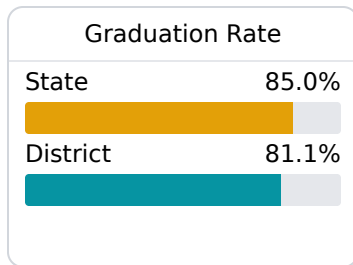

Moss Point Separate School District

Moss Point, MS

4924 CHURCH STREET
Moss Point, MS 39563

Dr. Oswago Harper
oharper@mpsdcnow.org

Due to the impact of COVID-19 on school closures in the 2019-20 school year and a waiver from the U.S. Department of Education, the Mississippi Department of Education (MDE) has no assessment and accountability data to report for the 2019-20 school year.