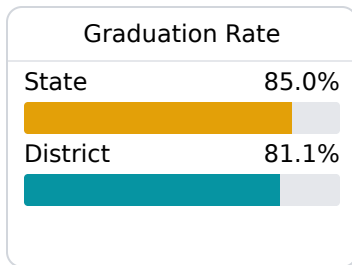

## Moss Point Separate School District

Moss Point, MS

4924 CHURCH STREET  
Moss Point, MS 39563

Dr. Oswago Harper  
oharper@mpsdown.org

Due to the impact of COVID-19 on school closures in the 2019-20 school year and a waiver from the U.S. Department of Education, the Mississippi Department of Education (MDE) has no assessment and accountability data to report for the 2019-20 school year.