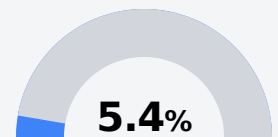

Provisional Teachers