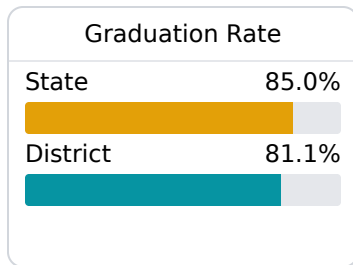

## Moss Point Separate School District

Moss Point, MS

4924 CHURCH STREET  
Moss Point, MS 39563

Dr. Oswago Harper  
oharper@mpsdcnow.org

Due to the impact of COVID-19 on school closures in the 2019-20 school year and a waiver from the U.S. Department of Education, the Mississippi Department of Education (MDE) has no assessment and accountability data to report for the 2019-20 school year.