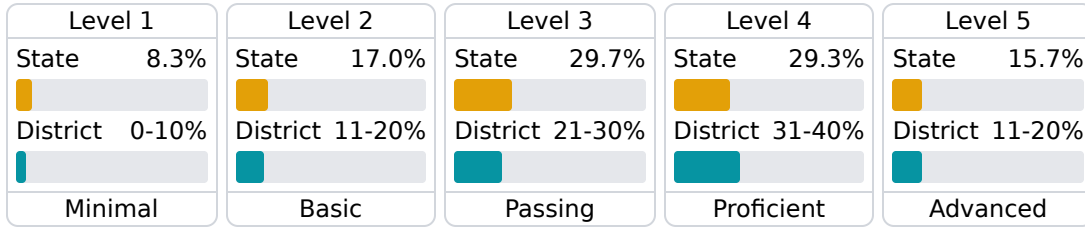

Detailed Assessment and Other Data

Student Performance

The following information shows each level of student performance on statewide assessments.

Math

English

Science

Student Assessment Participation

Discipline

Other Data

18.4%

Chronic Absenteeism

$10,501.07

Per-Pupil Expenditure

65.0%

Post-Secondary Enrollment

53.6%

Advanced Course Participation