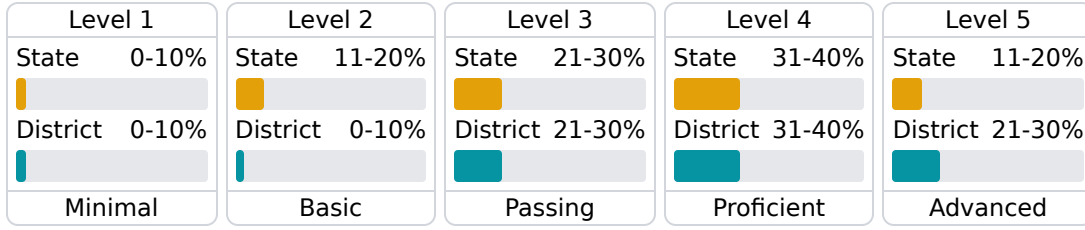

Detailed Assessment and Other Data

Student Performance

The following information shows each level of student performance on statewide assessments.

Math