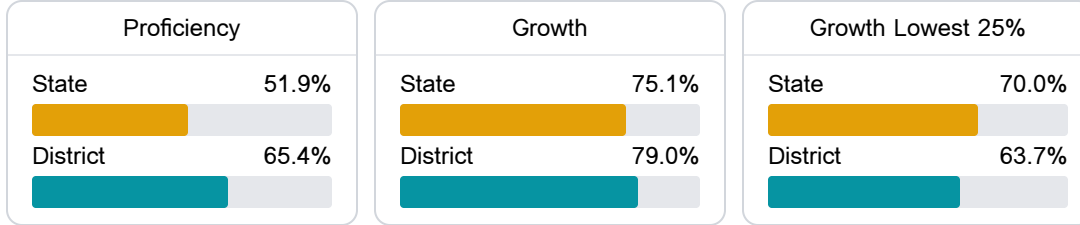

Jackson County School District

Vanceleave, MS

4700 Colonel Vickrey Rd. PO Box 5069
Vanceleave, MS 39565

DAVID BAGGETT
dbj3189@jcsd.ms

School Accountability Grade Components

Mississippi's accountability system assigns "A" through "F" letter grades for schools and districts. Grades are based on student achievement, student growth, student participation in testing, and other academic measures.

Math

Measurements of student performance on the statewide math assessment.