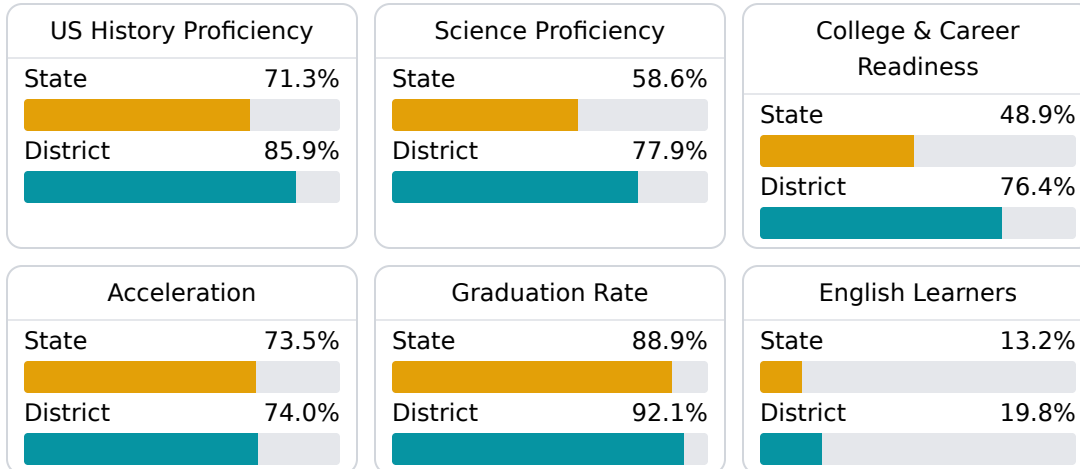

### School Accountability Grade Components

Mississippi's accountability system assigns "A" through "F" letter grades for schools and districts. Grades are based on student achievement, student growth, student participation in testing, and other academic measures.

#### Math

Measurements of student performance on the statewide math assessment.

#### English

Measurements of student performance on the statewide English language arts (ELA) assessment.

#### Other Measures

Other measurements of student performance that factor into the accountability grade.