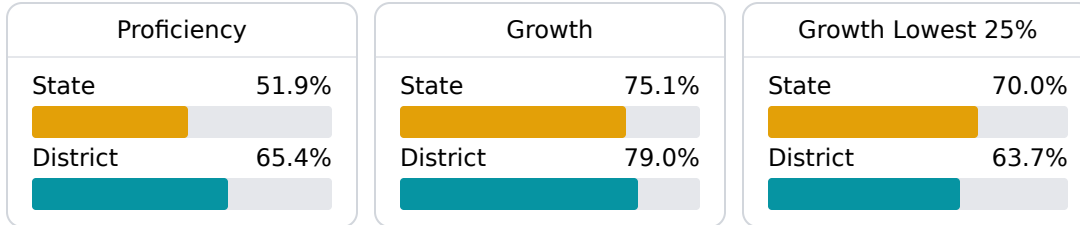

Jackson County School District

Vancleave, MS

4700 Colonel Vickrey Rd. PO Box 5069
Vancleave, MS 39565

David Baggett
david.baggett@jcsd.ms

School Accountability Grade Components

Mississippi's accountability system assigns "A" through "F" letter grades for schools and districts. Grades are based on student achievement, student growth, student participation in testing, and other academic measures.

Math

Measurements of student performance on the statewide math assessment.

English

Measurements of student performance on the statewide English language arts (ELA) assessment.