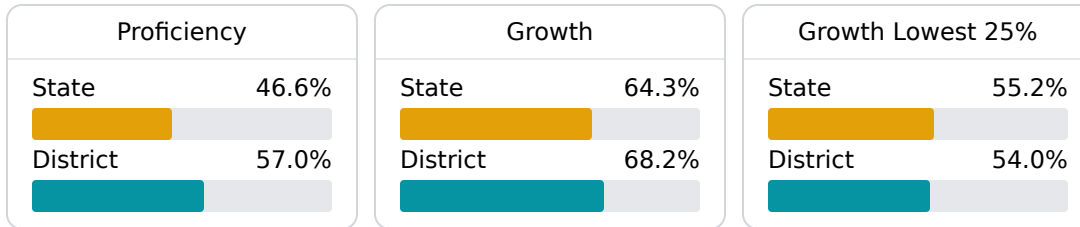

Other Measures

Other measurements of student performance that factor into the accountability grade.