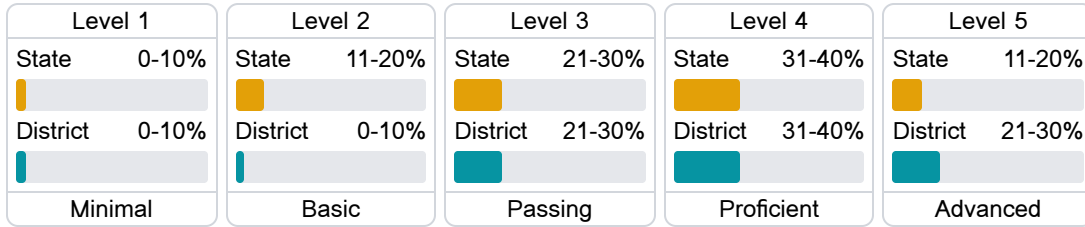

Math

Measurements of student performance on the statewide math assessment.

English

Measurements of student performance on the statewide English language arts (ELA) assessment.

Other Measures

Other measurements of student performance that factor into the accountability grade.

Detailed Assessment and Other Data

Student Performance

The following information shows each level of student performance on statewide assessments.

Math

English

Science

Student Assessment Participation

Other Data