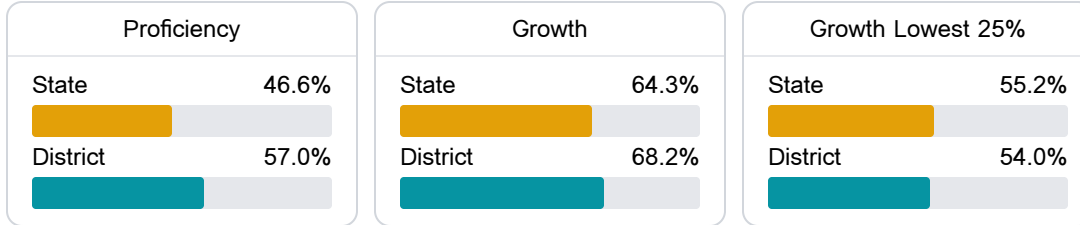

English

Measurements of student performance on the statewide English language arts (ELA) assessment.