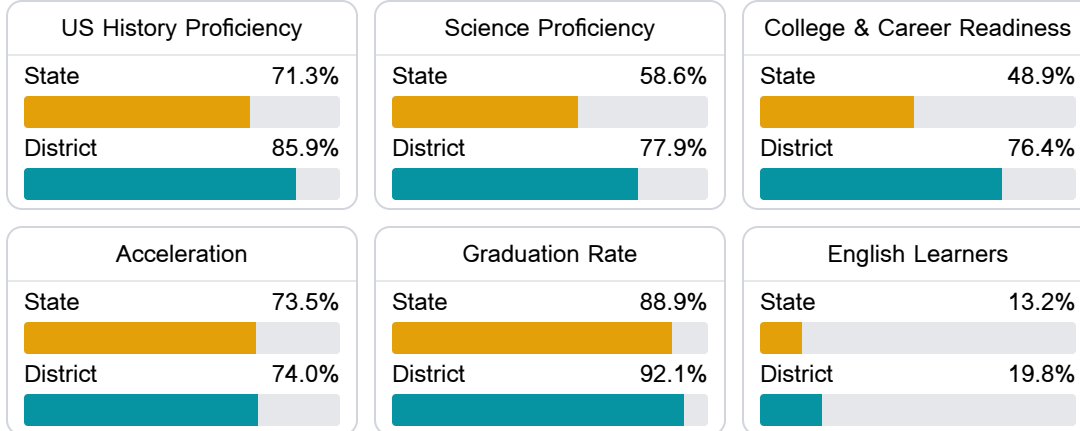

Math

Measurements of student performance on the statewide math assessment.

English

Measurements of student performance on the statewide English language arts (ELA) assessment.

Other Measures

Other measurements of student performance that factor into the accountability grade.

Detailed Assessment and Other Data

Student Performance

The following information shows each level of student performance on statewide assessments.

Math

English

Science

Student Assessment Participation

Other Data