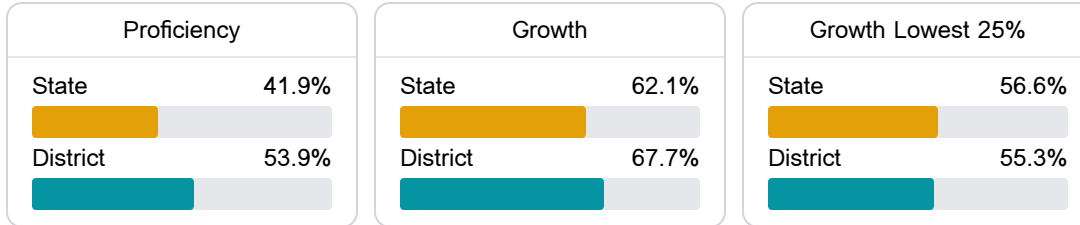

English

Measurements of student performance on the statewide English language arts (ELA) assessment.