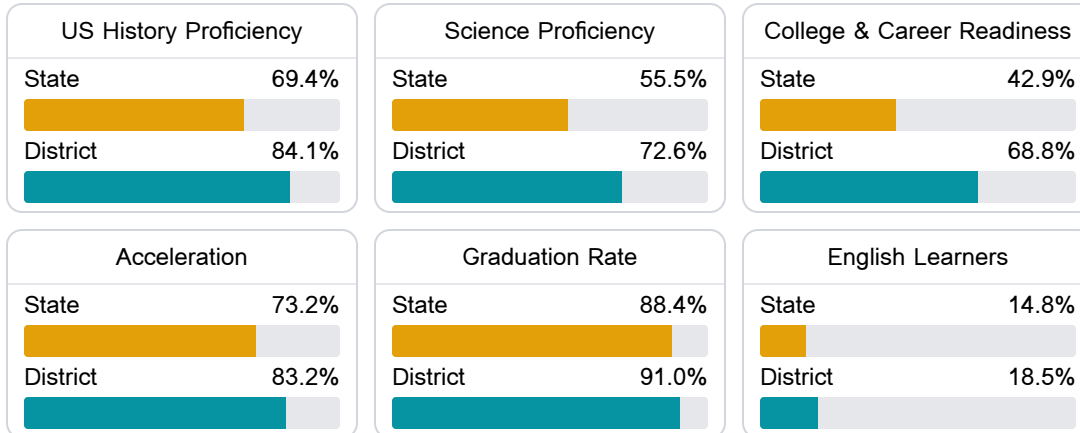

Math

Measurements of student performance on the statewide math assessment.

English

Measurements of student performance on the statewide English language arts (ELA) assessment.

Other Measures

Other measurements of student performance that factor into the accountability grade.

Detailed Assessment and Other Data

Student Performance

The following information shows each level of student performance on statewide assessments.

Math

English

Science

Student Assessment Participation

Other Data