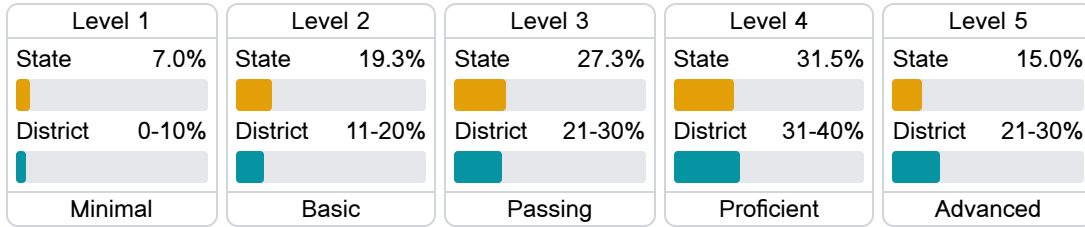

Math

Measurements of student performance on the statewide math assessment.

English

Measurements of student performance on the statewide English language arts (ELA) assessment.

Other Measures

Other measurements of student performance that factor into the accountability grade.

Detailed Assessment and Other Data

Student Performance

The following information shows each level of student performance on statewide assessments.

Math

English

Science

Student Assessment Participation

Other Data