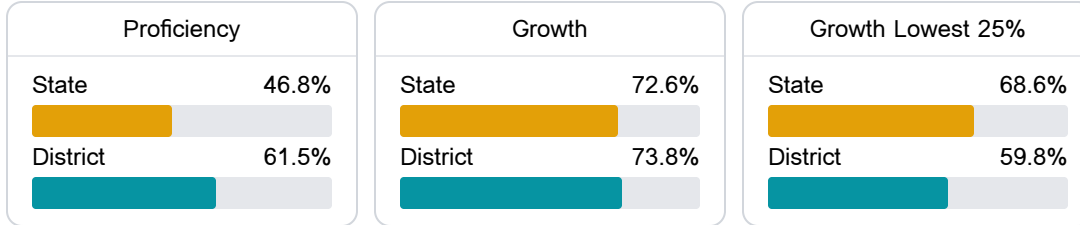

District Report Card 2021 - 2022

For more detailed information, please visit <https://msrc.mdek12.org>.

Jackson County School District

Vanceleave, MS

4700 Colonel Vickrey Rd. PO Box 5069
Vanceleave, MS 39565

DAVID BAGGETT
dbj3189@jcsd.ms

School Accountability Grade Components

Mississippi's accountability system assigns "A" through "F" letter grades for schools and districts. Grades are based on student achievement, student growth, student participation in testing, and other academic measures. COVID - 19 pandemic disruptions continue to be reflected in 2021 - 2022 accountability data, particularly growth data.

Math

Measurements of student performance on the statewide math assessment.