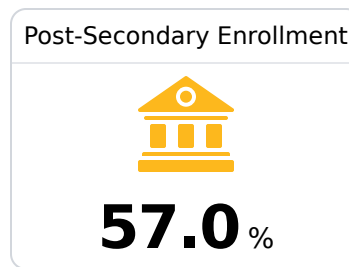

A Jackson County School District

Vanceleave, MS

 4700 Colonel Vickrey Rd. PO Box 5069
Vanceleave, MS 39565

 David Baggett
david.baggett@jcsd.ms

Due to the impact of COVID-19 on school closures in the 2019-20 school year and a waiver from the U.S. Department of Education, the Mississippi Department of Education (MDE) has no assessment and accountability data to report for the 2019-20 school year.