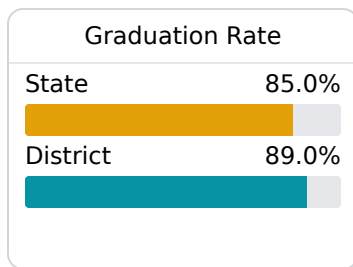

A Jackson County School District

Vanceleave, MS

 4700 Colonel Vickrey Rd. PO Box 5069
Vanceleave, MS 39565

 David Baggett
david.baggett@jcsd.ms

Due to the impact of COVID-19 on school closures in the 2019-20 school year and a waiver from the U.S. Department of Education, the Mississippi Department of Education (MDE) has no assessment and accountability data to report for the 2019-20 school year.