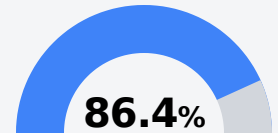

Teacher Data

567.3

Teachers

Experienced Teachers