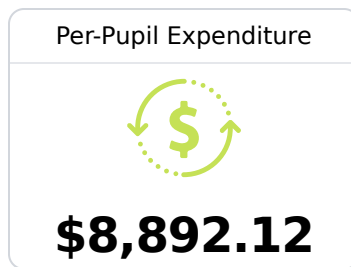

A Jackson County School District

Vanceleave, MS

 4700 Colonel Vickrey Rd. PO Box 5069
Vanceleave, MS 39565

 David Baggett
david.baggett@jcsd.ms

Due to the impact of COVID-19 on school closures in the 2019-20 school year and a waiver from the U.S. Department of Education, the Mississippi Department of Education (MDE) has no assessment and accountability data to report for the 2019-20 school year.