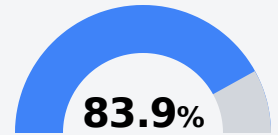

Teacher Data

249.5

Teachers

Experienced Teachers