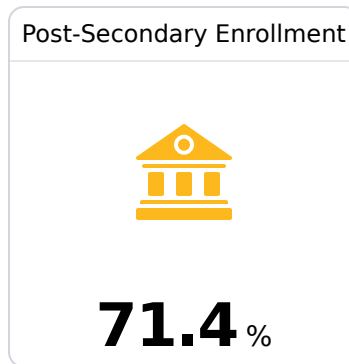

Itawamba County School District

Fulton, MS

605 South S. Cummings St.
Fulton, MS 38843

Trae Wiygul
twiygul@itawambacountyschools.com

Due to the impact of COVID-19 on school closures in the 2019-20 school year and a waiver from the U.S. Department of Education, the Mississippi Department of Education (MDE) has no assessment and accountability data to report for the 2019-20 school year.