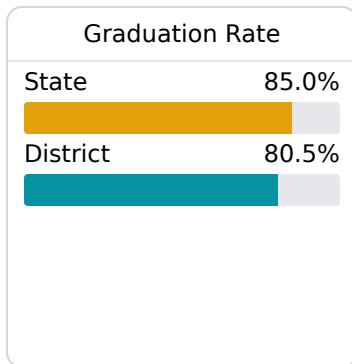

Itawamba County School District

Fulton, MS

605 South S. Cummings St.
Fulton, MS 38843

Trae Wiygul
twiygul@itawambacountyschools.com

Due to the impact of COVID-19 on school closures in the 2019-20 school year and a waiver from the U.S. Department of Education, the Mississippi Department of Education (MDE) has no assessment and accountability data to report for the 2019-20 school year.