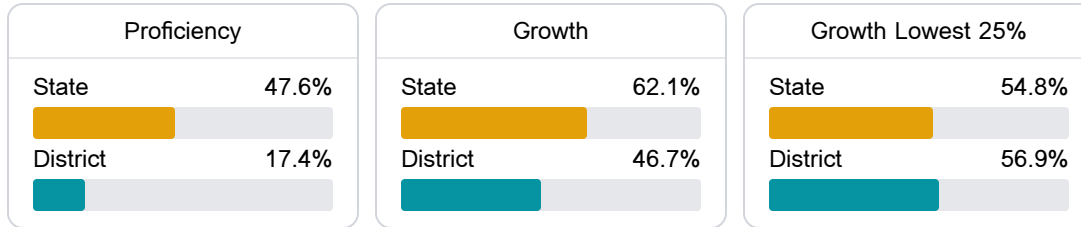

English

Measurements of student performance on the statewide English language arts (ELA) assessment.