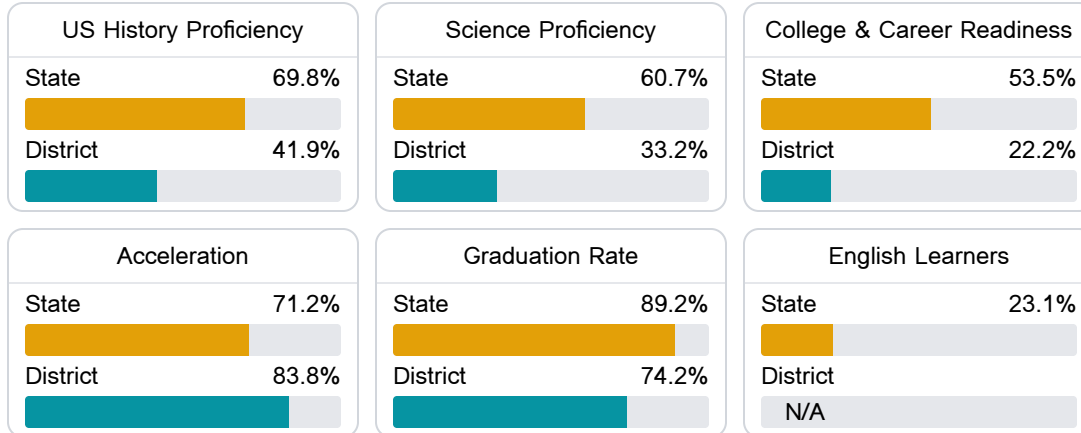

#### Math

Measurements of student performance on the statewide math assessment.

#### English

Measurements of student performance on the statewide English language arts (ELA) assessment.

#### Other Measures

Other measurements of student performance that factor into the accountability grade.

Detailed Assessment and Other Data

Student Performance

The following information shows each level of student performance on statewide assessments.