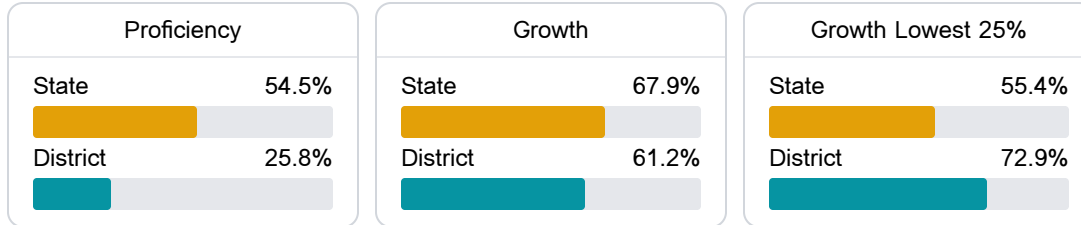

Humphreys County School District Belzoni, MS

401 Fourth Street
Belzoni, MS 39038

STANLEY ELLIS
SELLIS@HUMPHREYS.K12.MS.US

School Accountability Grade Components

Mississippi's accountability system assigns "A" through "F" letter grades for schools and districts. Grades are based on student achievement, student growth, student participation in testing, and other academic measures.

Math

Measurements of student performance on the statewide math assessment.