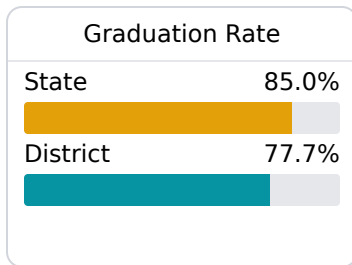

Humphreys County School District

Belzoni, MS

401 Fourth Street
Belzoni, MS 39038

Earl Watkins
ewatkins@masd.k12.ms.us

Due to the impact of COVID-19 on school closures in the 2019-20 school year and a waiver from the U.S. Department of Education, the Mississippi Department of Education (MDE) has no assessment and accountability data to report for the 2019-20 school year.