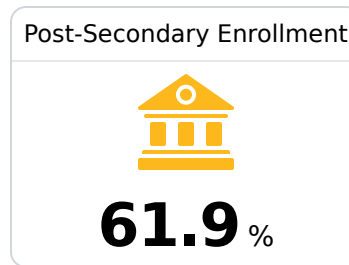

## Humphreys County School District

Belzoni, MS

401 Fourth Street  
Belzoni, MS 39038

Earl Watkins  
ewatkins@masd.k12.ms.us

Due to the impact of COVID-19 on school closures in the 2019-20 school year and a waiver from the U.S. Department of Education, the Mississippi Department of Education (MDE) has no assessment and accountability data to report for the 2019-20 school year.