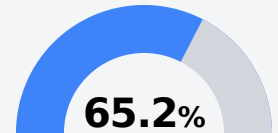

Teacher Data

91.3

Teachers

Experienced Teachers