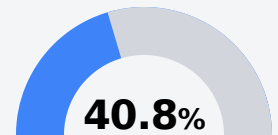

Provisional Teachers