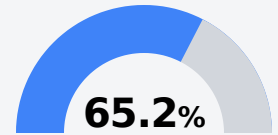

Teacher Data

91.3

Teachers

Experienced Teachers