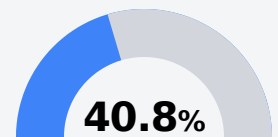

Provisional Teachers