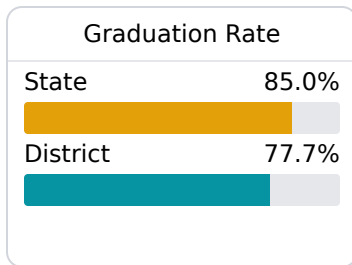

## Humphreys County School District

Belzoni, MS

401 Fourth Street  
Belzoni, MS 39038

Earl Watkins  
ewatkins@masd.k12.ms.us

Due to the impact of COVID-19 on school closures in the 2019-20 school year and a waiver from the U.S. Department of Education, the Mississippi Department of Education (MDE) has no assessment and accountability data to report for the 2019-20 school year.