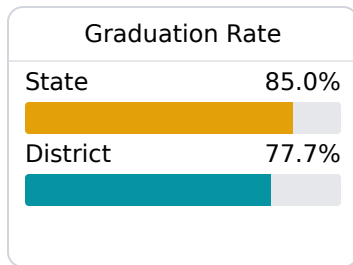

Humphreys County School District

Belzoni, MS

401 Fourth Street
Belzoni, MS 39038

Earl Watkins
ewatkins@masd.k12.ms.us

Due to the impact of COVID-19 on school closures in the 2019-20 school year and a waiver from the U.S. Department of Education, the Mississippi Department of Education (MDE) has no assessment and accountability data to report for the 2019-20 school year.