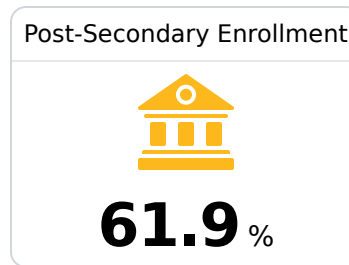

Humphreys County School District

Belzoni, MS

401 Fourth Street
Belzoni, MS 39038

Earl Watkins
ewatkins@masd.k12.ms.us

Due to the impact of COVID-19 on school closures in the 2019-20 school year and a waiver from the U.S. Department of Education, the Mississippi Department of Education (MDE) has no assessment and accountability data to report for the 2019-20 school year.