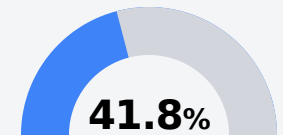

Provisional Teachers