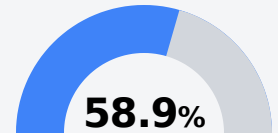

Teacher Data

187.5

Teachers

Experienced Teachers