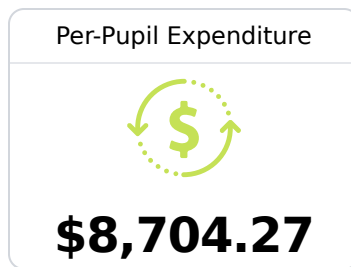

Holmes Consolidated School District

Lexington, MS

313 Olive Street
Lexington, MS 39095

Debra Powell
dpowell@holmesccsd.org

Due to the impact of COVID-19 on school closures in the 2019-20 school year and a waiver from the U.S. Department of Education, the Mississippi Department of Education (MDE) has no assessment and accountability data to report for the 2019-20 school year.