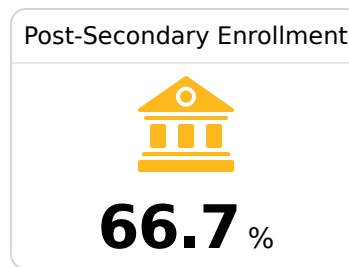

Holmes Consolidated School District

Lexington, MS

313 Olive Street
Lexington, MS 39095

Debra Powell
dpowell@holmesccsd.org

Due to the impact of COVID-19 on school closures in the 2019-20 school year and a waiver from the U.S. Department of Education, the Mississippi Department of Education (MDE) has no assessment and accountability data to report for the 2019-20 school year.