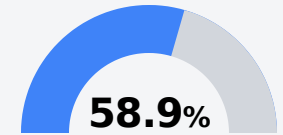

Teacher Data

187.5

Teachers

Experienced Teachers