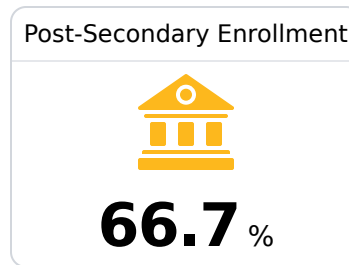

Holmes Consolidated School District

Lexington, MS

313 Olive Street
Lexington, MS 39095

Jennifer Wilson
jennifer.wilson@holmesccsd.org

Due to the impact of COVID-19 on school closures in the 2019-20 school year and a waiver from the U.S. Department of Education, the Mississippi Department of Education (MDE) has no assessment and accountability data to report for the 2019-20 school year.