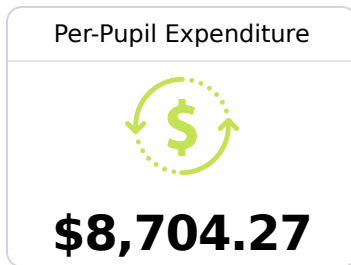

Holmes Consolidated School District

Lexington, MS

313 Olive Street
Lexington, MS 39095

Jennifer Wilson
jennifer.wilson@holmesccsd.org

Due to the impact of COVID-19 on school closures in the 2019-20 school year and a waiver from the U.S. Department of Education, the Mississippi Department of Education (MDE) has no assessment and accountability data to report for the 2019-20 school year.