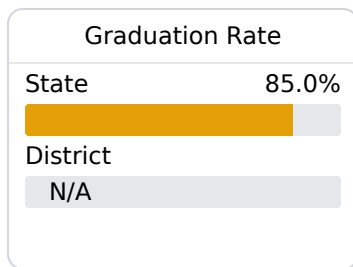

Holmes Consolidated School District

Lexington, MS

313 Olive Street
Lexington, MS 39095

Debra Powell
dpowell@holmesccsd.org

Due to the impact of COVID-19 on school closures in the 2019-20 school year and a waiver from the U.S. Department of Education, the Mississippi Department of Education (MDE) has no assessment and accountability data to report for the 2019-20 school year.