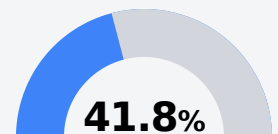

Provisional Teachers