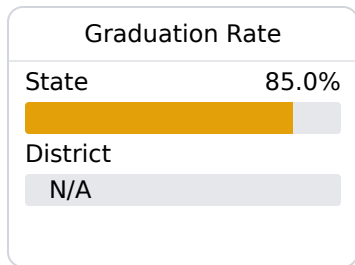

Holmes Consolidated School District

Lexington, MS

313 Olive Street
Lexington, MS 39095

Jennifer Wilson
jennifer.wilson@holmesccsd.org

Due to the impact of COVID-19 on school closures in the 2019-20 school year and a waiver from the U.S. Department of Education, the Mississippi Department of Education (MDE) has no assessment and accountability data to report for the 2019-20 school year.