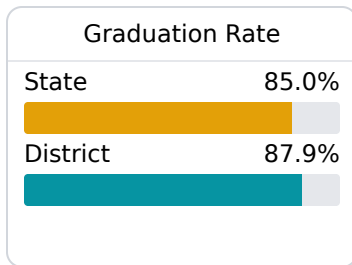

## A Clinton Public School District

Clinton, MS

201 Easthaven Drive  
Clinton, MS 39056

Dr. Andy Schoggin  
[aschoggin@clintonpublicschools.com](mailto:aschoggin@clintonpublicschools.com)

Due to the impact of COVID-19 on school closures in the 2019-20 school year and a waiver from the U.S. Department of Education, the Mississippi Department of Education (MDE) has no assessment and accountability data to report for the 2019-20 school year.