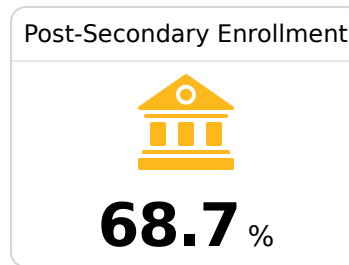

## A Clinton Public School District

Clinton, MS

201 Easthaven Drive  
Clinton, MS 39056

Dr. Andy Schoggin  
[aschoggin@clintonpublicschools.com](mailto:aschoggin@clintonpublicschools.com)

Due to the impact of COVID-19 on school closures in the 2019-20 school year and a waiver from the U.S. Department of Education, the Mississippi Department of Education (MDE) has no assessment and accountability data to report for the 2019-20 school year.