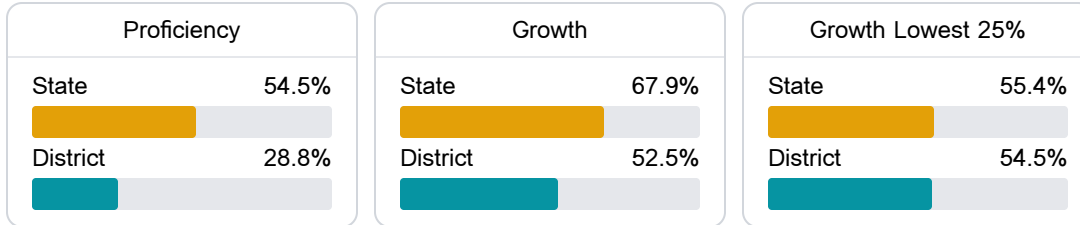

Jackson Public School District

Jackson, MS

662 South President Street
Jackson, MS 39201

Errick Greene
ergreene@jackson.k12.ms.us

School Accountability Grade Components

Mississippi's accountability system assigns "A" through "F" letter grades for schools and districts. Grades are based on student achievement, student growth, student participation in testing, and other academic measures.

Math

Measurements of student performance on the statewide math assessment.