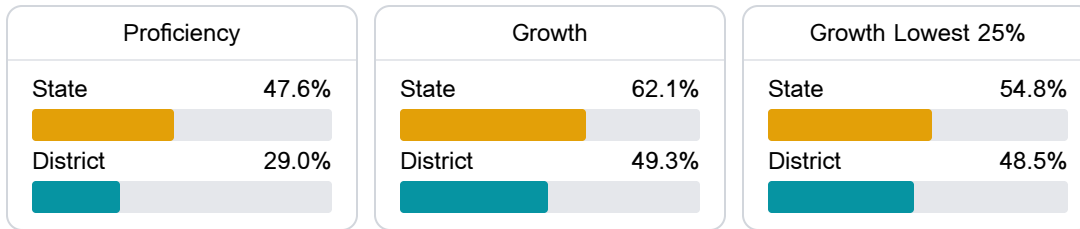

English

Measurements of student performance on the statewide English language arts (ELA) assessment.