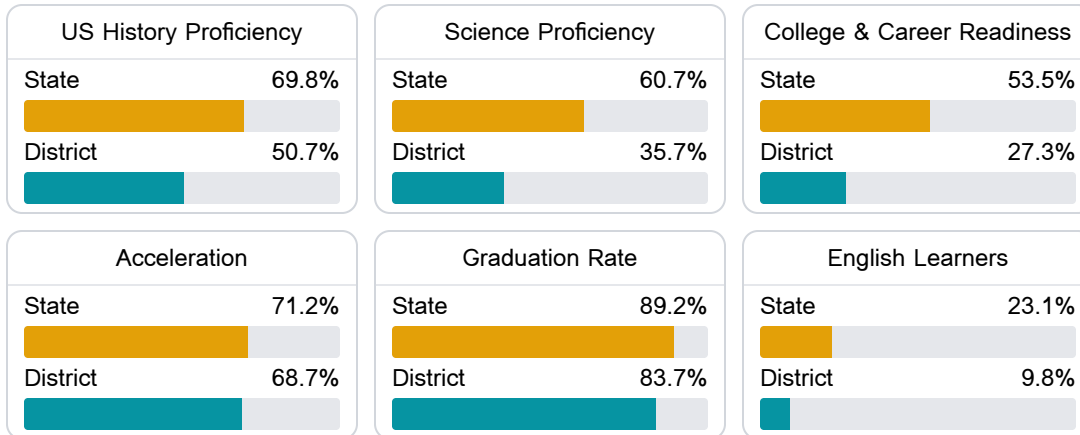

Math

Measurements of student performance on the statewide math assessment.

English

Measurements of student performance on the statewide English language arts (ELA) assessment.

Other Measures

Other measurements of student performance that factor into the accountability grade.

Detailed Assessment and Other Data

Student Performance

The following information shows each level of student performance on statewide assessments.

Math

English

Science

Student Assessment Participation

Other Data