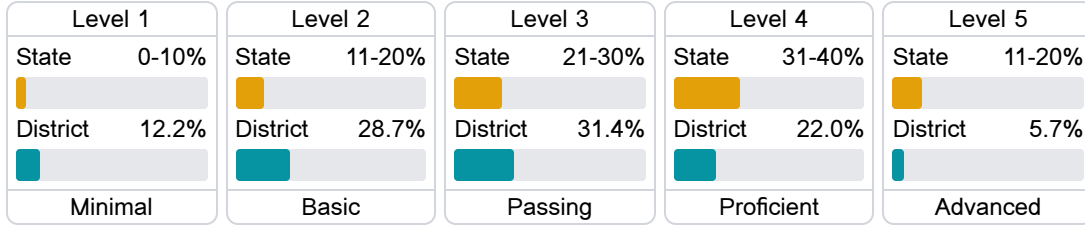

Math

Measurements of student performance on the statewide math assessment.

English

Measurements of student performance on the statewide English language arts (ELA) assessment.

Other Measures

Other measurements of student performance that factor into the accountability grade.

Detailed Assessment and Other Data

Student Performance

The following information shows each level of student performance on statewide assessments.

Math

English

Science

Student Assessment Participation

Other Data