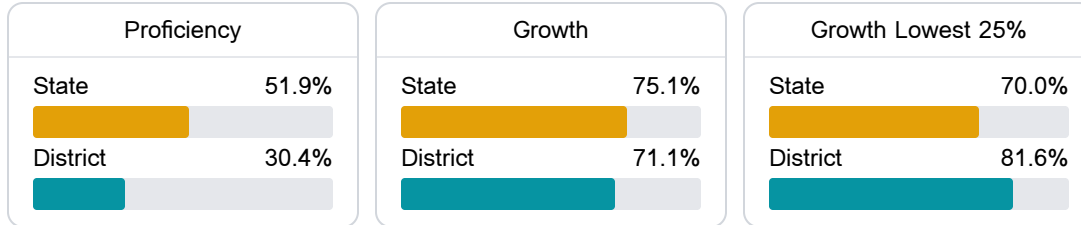

Jackson Public School District

Jackson, MS

662 S. President Street
Jackson, MS 39225

Errick Greene
ergreene@jackson.k12.ms.us

School Accountability Grade Components

Mississippi's accountability system assigns "A" through "F" letter grades for schools and districts. Grades are based on student achievement, student growth, student participation in testing, and other academic measures.

Math

Measurements of student performance on the statewide math assessment.

English

Measurements of student performance on the statewide English language arts (ELA) assessment.

Other Measures

Other measurements of student performance that factor into the accountability grade.