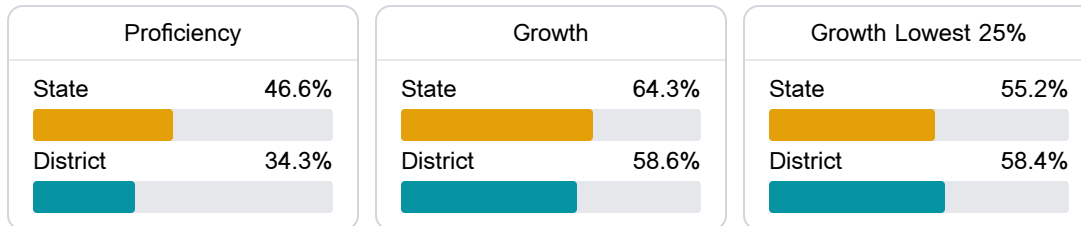

Jackson Public School District

Jackson, MS

662 S. President Street
Jackson, MS 39225

Errick Greene
ergreene@jackson.k12.ms.us

School Accountability Grade Components

Mississippi's accountability system assigns "A" through "F" letter grades for schools and districts. Grades are based on student achievement, student growth, student participation in testing, and other academic measures.

Math

Measurements of student performance on the statewide math assessment.

English

Measurements of student performance on the statewide English language arts (ELA) assessment.

Other Measures

Other measurements of student performance that factor into the accountability grade.