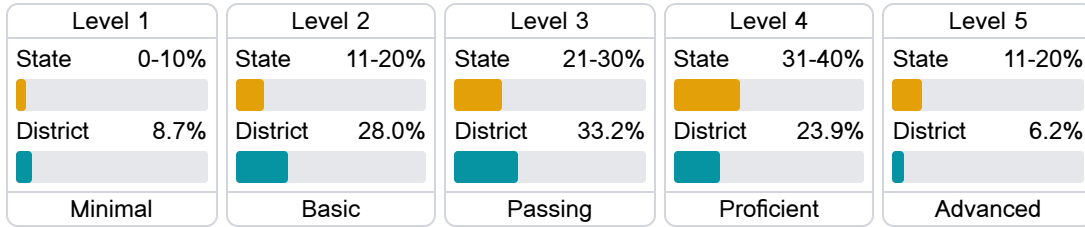

Math

Measurements of student performance on the statewide math assessment.

English

Measurements of student performance on the statewide English language arts (ELA) assessment.

Other Measures

Other measurements of student performance that factor into the accountability grade.

Detailed Assessment and Other Data

Student Performance

The following information shows each level of student performance on statewide assessments.

Math

English

Science

Student Assessment Participation

Other Data