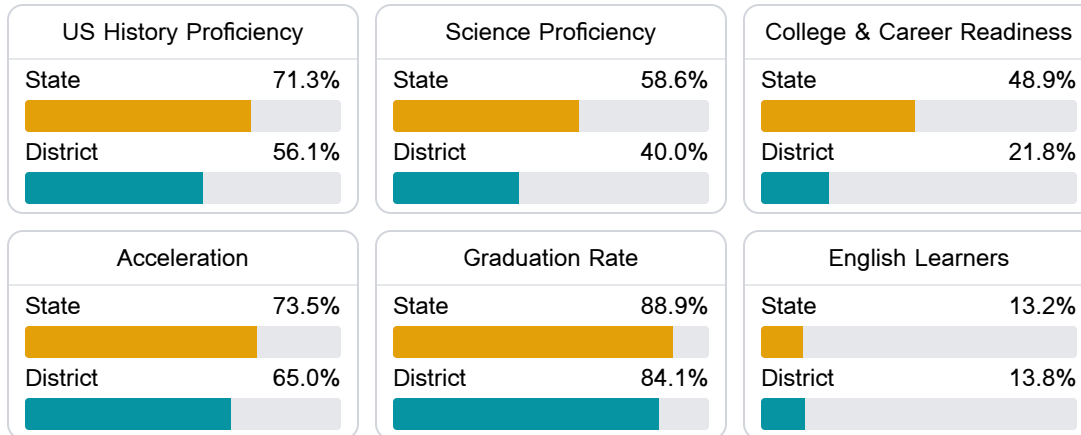

Math

Measurements of student performance on the statewide math assessment.

English

Measurements of student performance on the statewide English language arts (ELA) assessment.

Other Measures

Other measurements of student performance that factor into the accountability grade.

Detailed Assessment and Other Data

Student Performance

The following information shows each level of student performance on statewide assessments.

Math

English

Science

Student Assessment Participation

Other Data