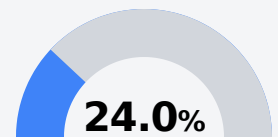

Provisional Teachers