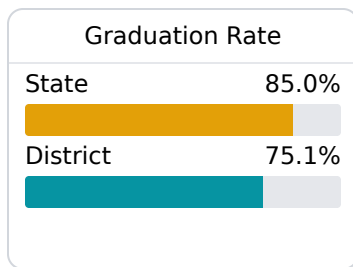

Jackson Public School District Jackson, MS

 662 S. President Street
Jackson, MS 39225

 Dr. Errick L. Greene
ergreene@jackson.k12.ms.us

Due to the impact of COVID-19 on school closures in the 2019-20 school year and a waiver from the U.S. Department of Education, the Mississippi Department of Education (MDE) has no assessment and accountability data to report for the 2019-20 school year.