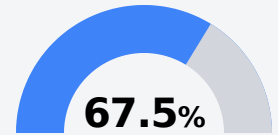

Teacher Data

1,508.5

Teachers

Experienced Teachers