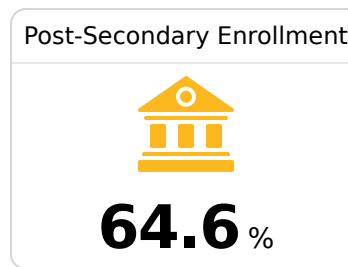

Jackson Public School District Jackson, MS

 662 S. President Street
Jackson, MS 39225

 Dr. Errick L. Greene
ergreene@jackson.k12.ms.us

Due to the impact of COVID-19 on school closures in the 2019-20 school year and a waiver from the U.S. Department of Education, the Mississippi Department of Education (MDE) has no assessment and accountability data to report for the 2019-20 school year.