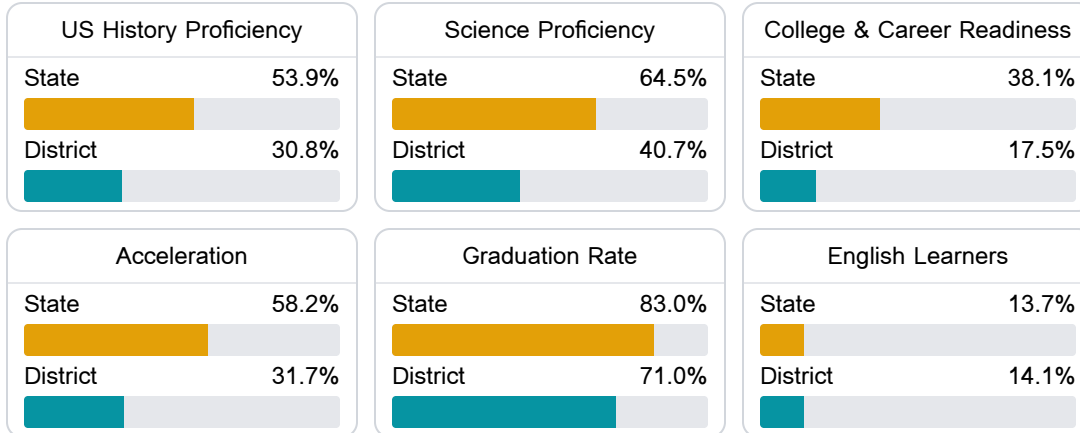

Math

Measurements of student performance on the statewide math assessment.

English

Measurements of student performance on the statewide English language arts (ELA) assessment.

Other Measures

Other measurements of student performance that factor into the accountability grade.

Detailed Assessment and Other Data

Student Performance

The following information shows each level of student performance on statewide assessments.

Math

English

Science

Student Assessment Participation

* Source: 2017-2018 Civil Rights Data Collection