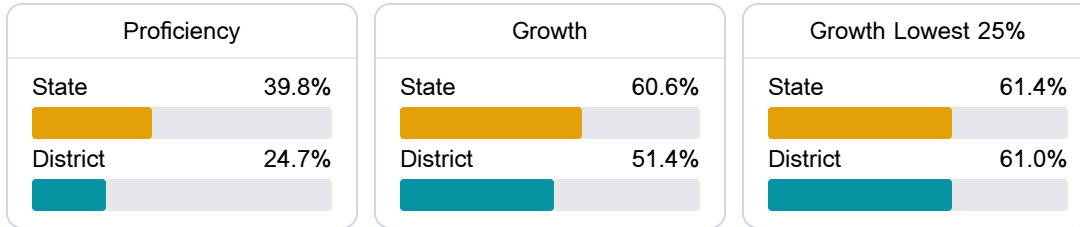

English

Measurements of student performance on the statewide English language arts (ELA) assessment.