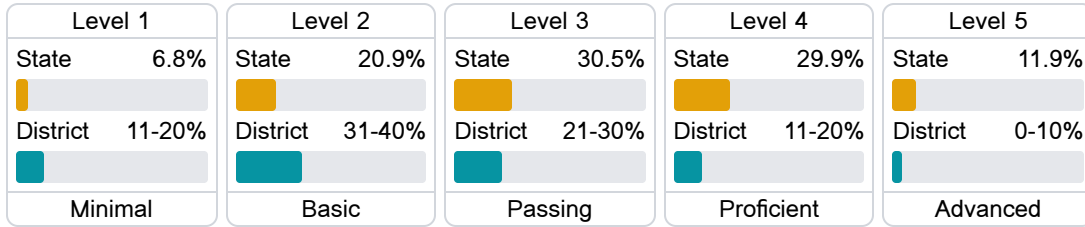

Math

Measurements of student performance on the statewide math assessment.

English

Measurements of student performance on the statewide English language arts (ELA) assessment.

Other Measures

Other measurements of student performance that factor into the accountability grade.

Detailed Assessment and Other Data

Student Performance

The following information shows each level of student performance on statewide assessments.

Math

English

Science

Student Assessment Participation

* Source: 2017-2018 Civil Rights Data Collection