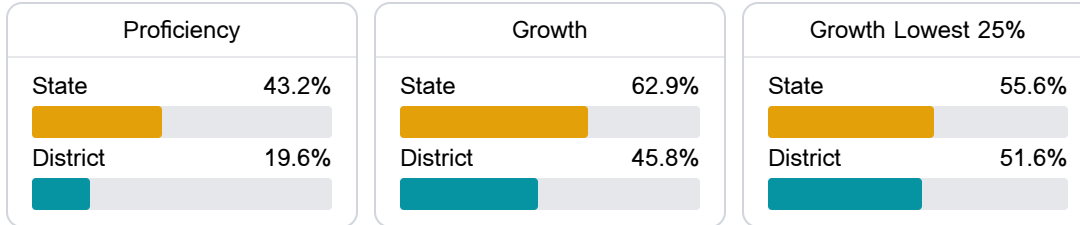

Jackson Public School District

Jackson, MS

662 S. President Street
Jackson, MS 39225

Errick Greene
ergreene@jackson.k12.ms.us

School Accountability Grade Components

Mississippi's accountability system assigns "A" through "F" letter grades for schools and districts. Grades are based on student achievement, student growth, student participation in testing, and other academic measures.

Math

Measurements of student performance on the statewide math assessment.