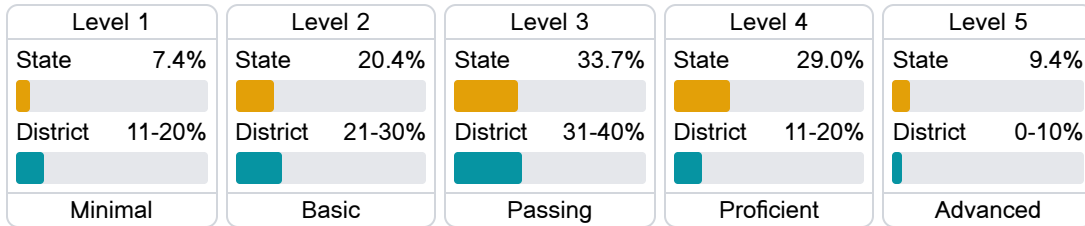

Detailed Assessment and Other Data

Student Performance

The following information shows each level of student performance on statewide assessments.

Math

English

Science

Student Assessment Participation

* Source: 2017-2018 Civil Rights Data Collection