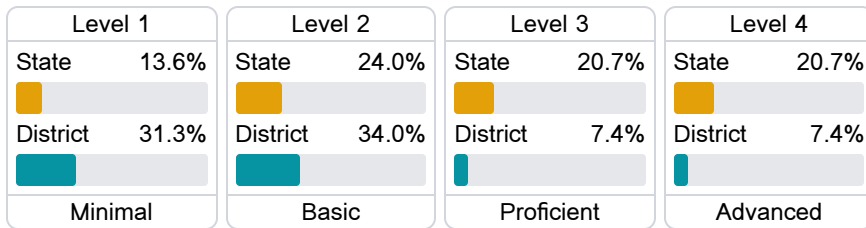

Detailed Assessment and Other Data

Student Performance

The following information shows each level of student performance on statewide assessments.

Math

English

Science

Student Assessment Participation

* Source: 2017-2018 Civil Rights Data Collection