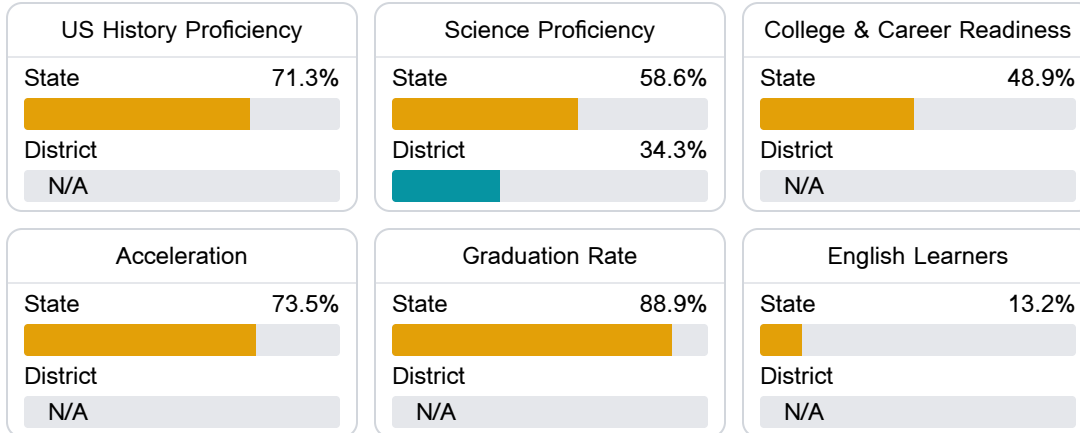

Math

Measurements of student performance on the statewide math assessment.

English

Measurements of student performance on the statewide English language arts (ELA) assessment.

Other Measures

Other measurements of student performance that factor into the accountability grade.

Detailed Assessment and Other Data

Student Performance

The following information shows each level of student performance on statewide assessments.

Math

English

Science

Student Assessment Participation

Other Data