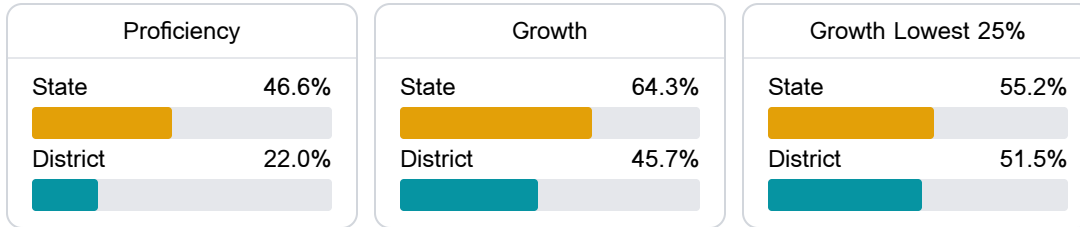

English

Measurements of student performance on the statewide English language arts (ELA) assessment.