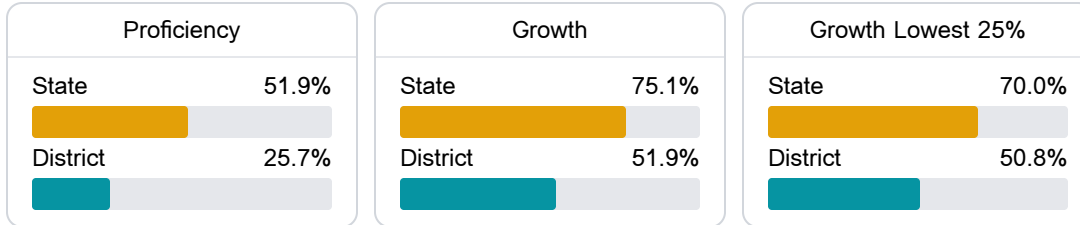

Math

Measurements of student performance on the statewide math assessment.