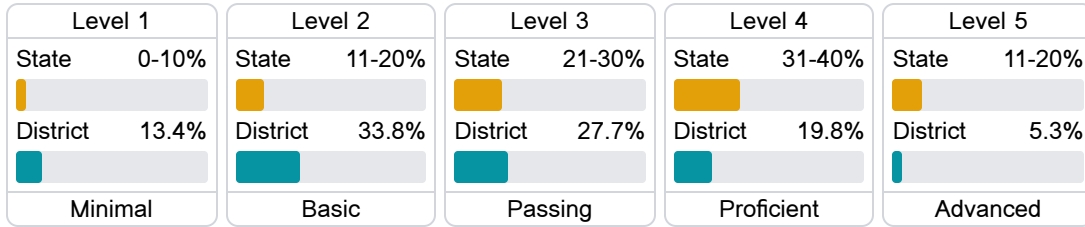

Math

Measurements of student performance on the statewide math assessment.

English

Measurements of student performance on the statewide English language arts (ELA) assessment.

Other Measures

Other measurements of student performance that factor into the accountability grade.

Detailed Assessment and Other Data

Student Performance

The following information shows each level of student performance on statewide assessments.

Math

English

Science

Student Assessment Participation

Other Data