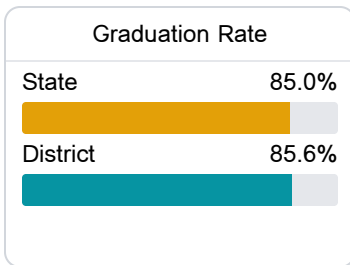

District Report Card 2019 - 2020

For more detailed information, please visit <https://msrc.mdek12.org>.

Hinds County School District Raymond, MS

13192 HWY 18
Raymond, MS 39154

Dr. Robert L. Sanders
drsanders@hinds.k12.ms.us

Due to the impact of COVID-19 on school closures in the 2019-20 school year and a waiver from the U.S. Department of Education, the Mississippi Department of Education (MDE) has no assessment and accountability data to report for the 2019-20 school year.

Teacher Data

349.9

Teachers

65.1%

Experienced Teachers

12.4%

Provisional Teachers

95.6%

In-Field Teachers