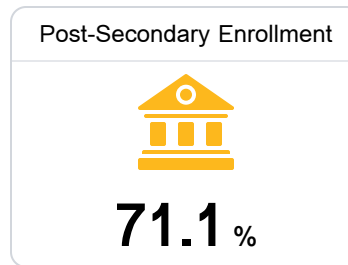

District Report Card 2019 - 2020

For more detailed information, please visit <https://msrc.mdek12.org>.

Hinds County School District Raymond, MS

13192 HWY 18
Raymond, MS 39154

Dr. Robert L. Sanders
drsanders@hinds.k12.ms.us

Due to the impact of COVID-19 on school closures in the 2019-20 school year and a waiver from the U.S. Department of Education, the Mississippi Department of Education (MDE) has no assessment and accountability data to report for the 2019-20 school year.

Teacher Data

349.9

Teachers

65.1%

Experienced Teachers

12.4%

Provisional Teachers

95.6%

In-Field Teachers