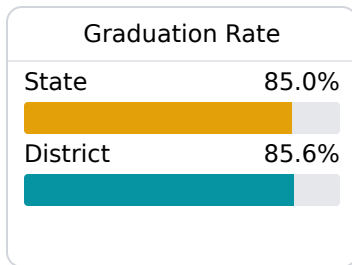

C Hinds County School District Raymond, MS

13192 HWY 18
Raymond, MS 39154

Dr. Robert L. Sanders
drsanders@hinds.k12.ms.us

Due to the impact of COVID-19 on school closures in the 2019-20 school year and a waiver from the U.S. Department of Education, the Mississippi Department of Education (MDE) has no assessment and accountability data to report for the 2019-20 school year.