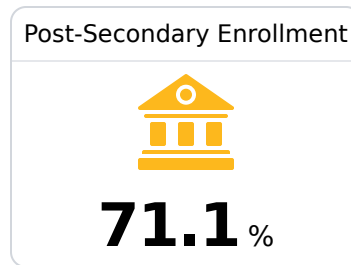

Hinds County School District

Raymond, MS

13192 HWY 18
Raymond, MS 39154

Dr. Robert L. Sanders
drsanders@hinds.k12.ms.us

Due to the impact of COVID-19 on school closures in the 2019-20 school year and a waiver from the U.S. Department of Education, the Mississippi Department of Education (MDE) has no assessment and accountability data to report for the 2019-20 school year.