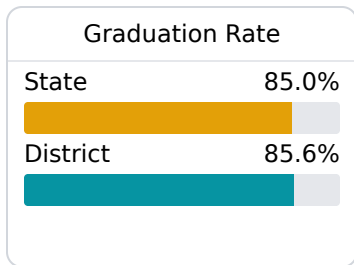

Hinds County School District

Raymond, MS

13192 HWY 18
Raymond, MS 39154

Dr. Robert L. Sanders
drsanders@hinds.k12.ms.us

Due to the impact of COVID-19 on school closures in the 2019-20 school year and a waiver from the U.S. Department of Education, the Mississippi Department of Education (MDE) has no assessment and accountability data to report for the 2019-20 school year.