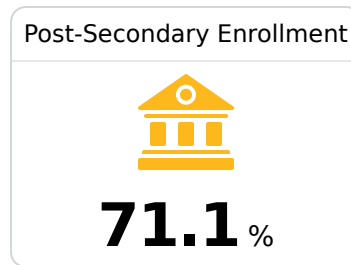

C Hinds County School District Raymond, MS

13192 HWY 18
Raymond, MS 39154

Dr. Robert L. Sanders
drsanders@hinds.k12.ms.us

Due to the impact of COVID-19 on school closures in the 2019-20 school year and a waiver from the U.S. Department of Education, the Mississippi Department of Education (MDE) has no assessment and accountability data to report for the 2019-20 school year.