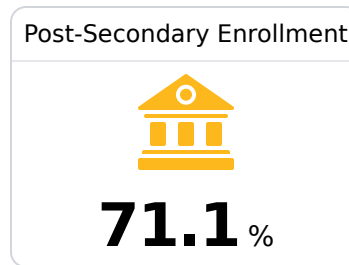

C Hinds County School District Raymond, MS

13192 HWY 18
Raymond, MS 39154

Dr. Robert L. Sanders
drsanders@hinds.k12.ms.us

Due to the impact of COVID-19 on school closures in the 2019-20 school year and a waiver from the U.S. Department of Education, the Mississippi Department of Education (MDE) has no assessment and accountability data to report for the 2019-20 school year.