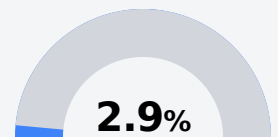

Provisional Teachers