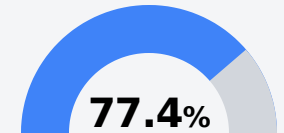

Teacher Data

133.5

Teachers

Experienced Teachers