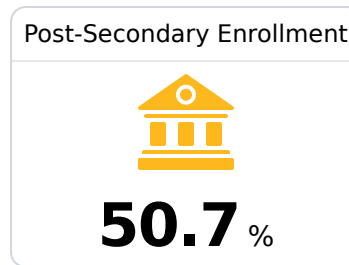

Pass Christian Public School District

Pass Christian, MS

6457 Kiln DeLisle Road
Pass Christian, MS 39571

Carla J. Evers, PhD
cevers@pc.k12.ms.us

Due to the impact of COVID-19 on school closures in the 2019-20 school year and a waiver from the U.S. Department of Education, the Mississippi Department of Education (MDE) has no assessment and accountability data to report for the 2019-20 school year.