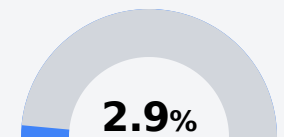

Provisional Teachers