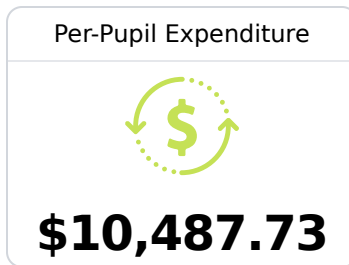

Pass Christian Public School District

Pass Christian, MS

6457 Kiln DeLisle Road
Pass Christian, MS 39571

Carla J. Evers, PhD
cevers@pc.k12.ms.us

Due to the impact of COVID-19 on school closures in the 2019-20 school year and a waiver from the U.S. Department of Education, the Mississippi Department of Education (MDE) has no assessment and accountability data to report for the 2019-20 school year.