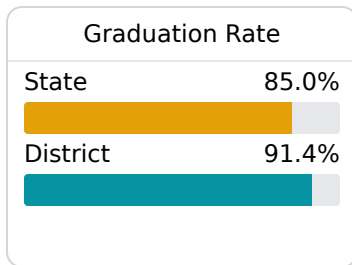

Pass Christian Public School District

Pass Christian, MS

6457 Kiln DeLisle Road
Pass Christian, MS 39571

Carla J. Evers, PhD
cevers@pc.k12.ms.us

Due to the impact of COVID-19 on school closures in the 2019-20 school year and a waiver from the U.S. Department of Education, the Mississippi Department of Education (MDE) has no assessment and accountability data to report for the 2019-20 school year.