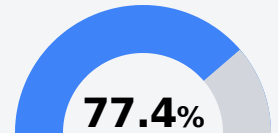

Teacher Data

133.5

Teachers

Experienced Teachers