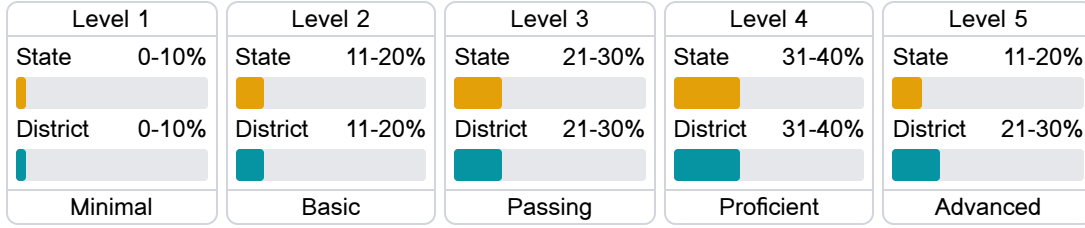

Math

Measurements of student performance on the statewide math assessment.

English

Measurements of student performance on the statewide English language arts (ELA) assessment.

Other Measures

Other measurements of student performance that factor into the accountability grade.

Detailed Assessment and Other Data

Student Performance

The following information shows each level of student performance on statewide assessments.

Math

English

Science

Student Assessment Participation

Other Data