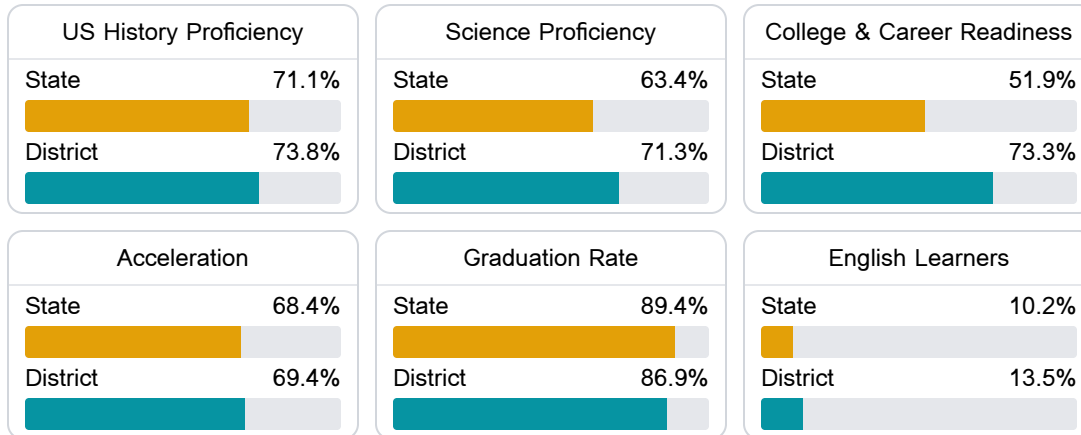

Math

Measurements of student performance on the statewide math assessment.

English

Measurements of student performance on the statewide English language arts (ELA) assessment.

Other Measures

Other measurements of student performance that factor into the accountability grade.

Detailed Assessment and Other Data

Student Performance

The following information shows each level of student performance on statewide assessments.

Math

English

Science

Student Assessment Participation

Other Data