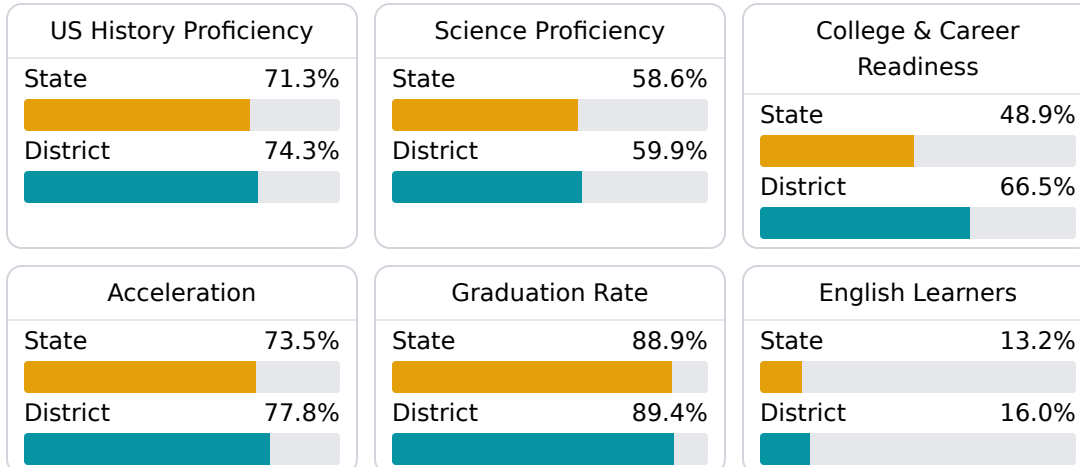

Math

Measurements of student performance on the statewide math assessment.

English

Measurements of student performance on the statewide English language arts (ELA) assessment.

Other Measures

Other measurements of student performance that factor into the accountability grade.