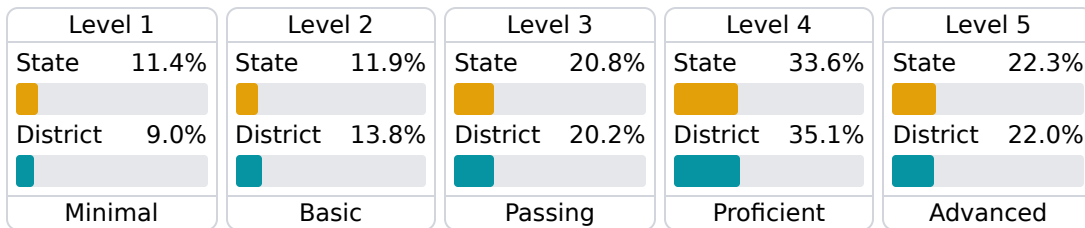

Teacher Data

402.1

Teachers

Experienced Teachers

Provisional Teachers

In-Field Teachers

Detailed Assessment and Other Data

Student Performance

The following information shows each level of student performance on statewide assessments.

Math

English

Science

Student Assessment Participation

Discipline

Other Data

20.0%