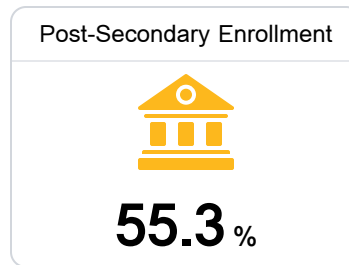

Due to the impact of COVID-19 on school closures in the 2019-20 school year and a waiver from the U.S. Department of Education, the Mississippi Department of Education (MDE) has no assessment and accountability data to report for the 2019-20 school year.