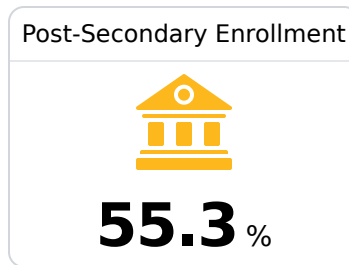

Due to the impact of COVID-19 on school closures in the 2019-20 school year and a waiver from the U.S. Department of Education, the Mississippi Department of Education (MDE) has no assessment and accountability data to report for the 2019-20 school year.