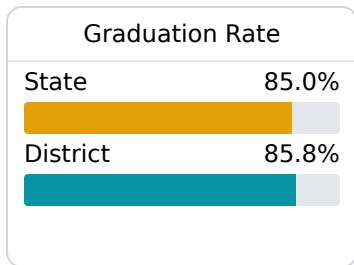

A Biloxi Public School District

Biloxi, MS

 160 St. Peters Street
Biloxi, MS 39530

 Marcus Boudreaux
marcus.boudreaux@biloxischools.net

Due to the impact of COVID-19 on school closures in the 2019-20 school year and a waiver from the U.S. Department of Education, the Mississippi Department of Education (MDE) has no assessment and accountability data to report for the 2019-20 school year.