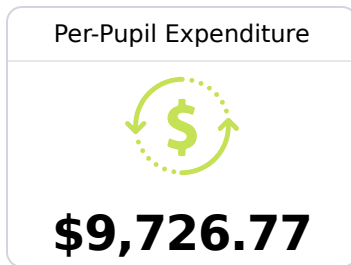

A Biloxi Public School District

Biloxi, MS

 160 St. Peters Street
Biloxi, MS 39530

 Marcus Boudreaux
marcus.boudreaux@biloxischools.net

Due to the impact of COVID-19 on school closures in the 2019-20 school year and a waiver from the U.S. Department of Education, the Mississippi Department of Education (MDE) has no assessment and accountability data to report for the 2019-20 school year.