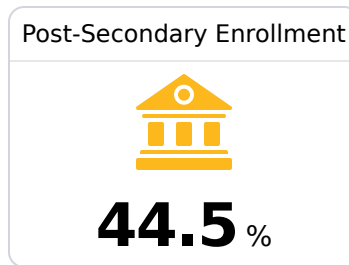

A Biloxi Public School District

Biloxi, MS

 160 St. Peters Street
Biloxi, MS 39530

 Marcus Boudreaux
marcus.boudreaux@biloxischools.net

Due to the impact of COVID-19 on school closures in the 2019-20 school year and a waiver from the U.S. Department of Education, the Mississippi Department of Education (MDE) has no assessment and accountability data to report for the 2019-20 school year.