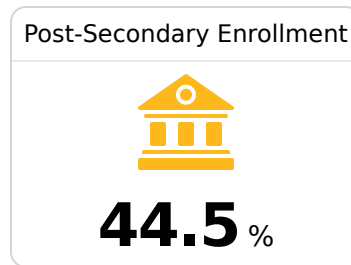

A Biloxi Public School District

Biloxi, MS

 160 St. Peters Street
Biloxi, MS 39530

 Marcus Boudreaux
marcus.boudreaux@biloxischools.net

Due to the impact of COVID-19 on school closures in the 2019-20 school year and a waiver from the U.S. Department of Education, the Mississippi Department of Education (MDE) has no assessment and accountability data to report for the 2019-20 school year.