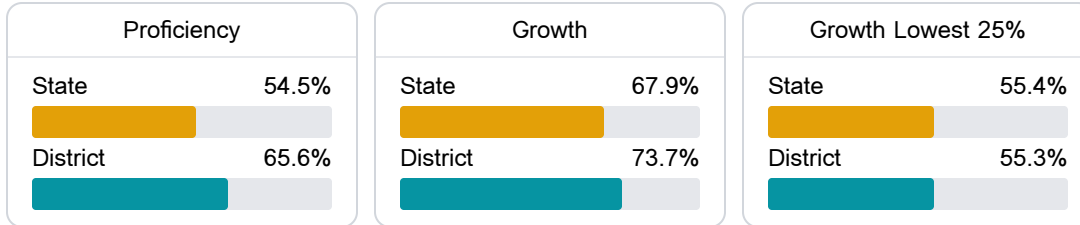

Harrison County School District

Gulfport, MS

11072 Highway 49
Gulfport, MS 39503

William Bentz
wibentz@harrison.k12.ms.us

School Accountability Grade Components

Mississippi's accountability system assigns "A" through "F" letter grades for schools and districts. Grades are based on student achievement, student growth, student participation in testing, and other academic measures.

Math

Measurements of student performance on the statewide math assessment.