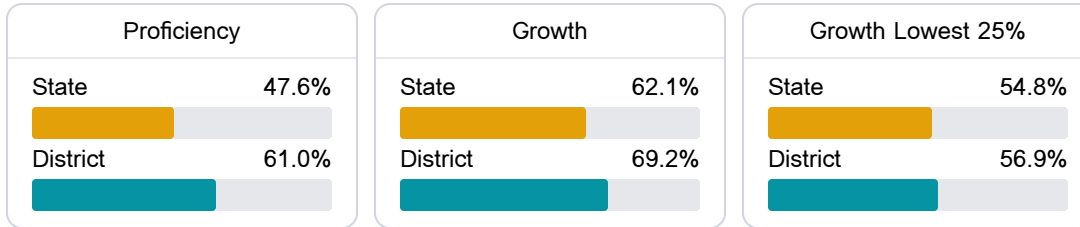

English

Measurements of student performance on the statewide English language arts (ELA) assessment.