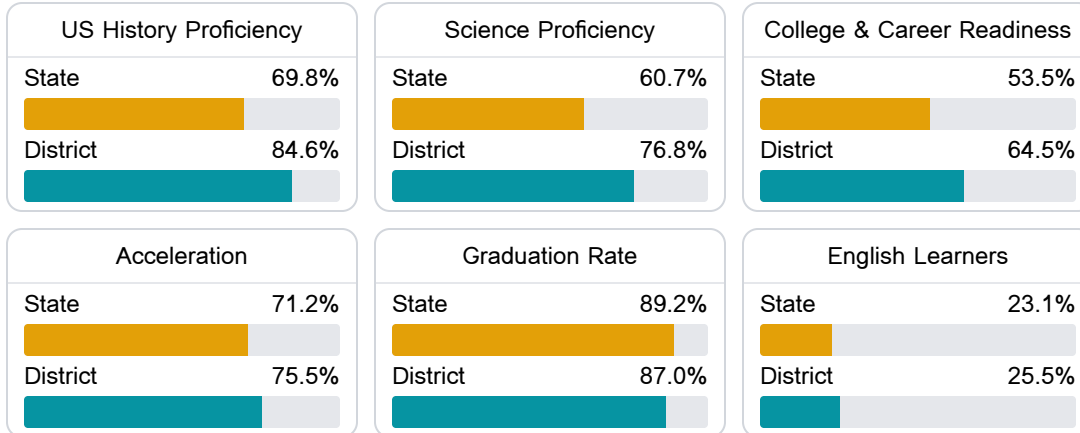

#### Math

Measurements of student performance on the statewide math assessment.

#### English

Measurements of student performance on the statewide English language arts (ELA) assessment.

#### Other Measures

Other measurements of student performance that factor into the accountability grade.

Detailed Assessment and Other Data

Student Performance

The following information shows each level of student performance on statewide assessments.