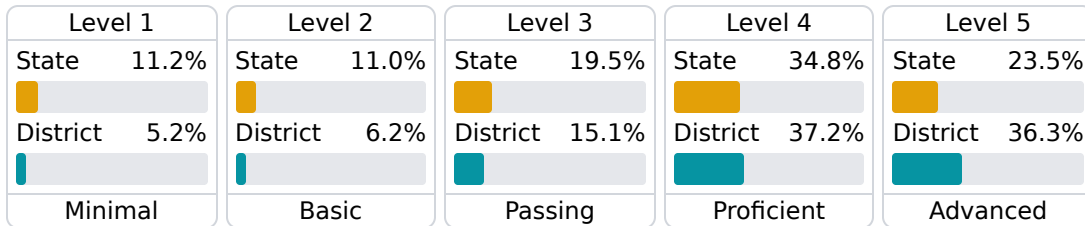

Teacher Data

902.4

Teachers

Experienced Teachers

Provisional Teachers

In-Field Teachers

Detailed Assessment and Other Data

Student Performance

The following information shows each level of student performance on statewide assessments.

Math

English

Science

Student Assessment Participation

Discipline

Other Data

21.1%