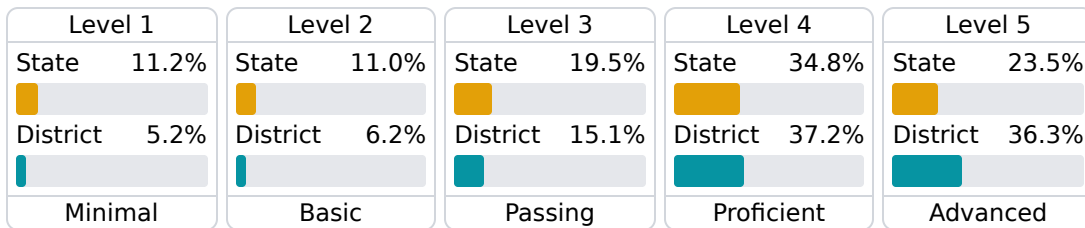

Teacher Data

902.4

Teachers

Experienced Teachers

Provisional Teachers

In-Field Teachers

Detailed Assessment and Other Data

Student Performance

The following information shows each level of student performance on statewide assessments.

Math

English

Science

Student Assessment Participation

Discipline

Other Data

21.1%