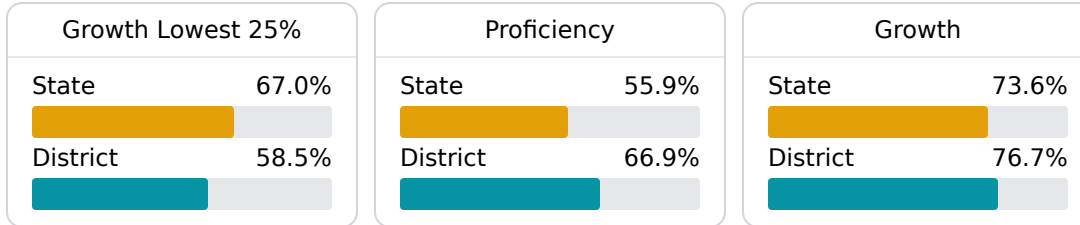

Harrison County School District

Gulfport, MS

11072 HIGHWAY 49
Gulfport, MS 39503

Mitchell King
mking@harrison.k12.ms.us

School Accountability Grade Components

Mississippi's accountability system assigns "A" through "F" letter grades for schools and districts. Grades are based on student achievement, student growth, student participation in testing, and other academic measures.

Math

Measurements of student performance on the statewide math assessment.

English

Measurements of student performance on the statewide English language arts (ELA) assessment.