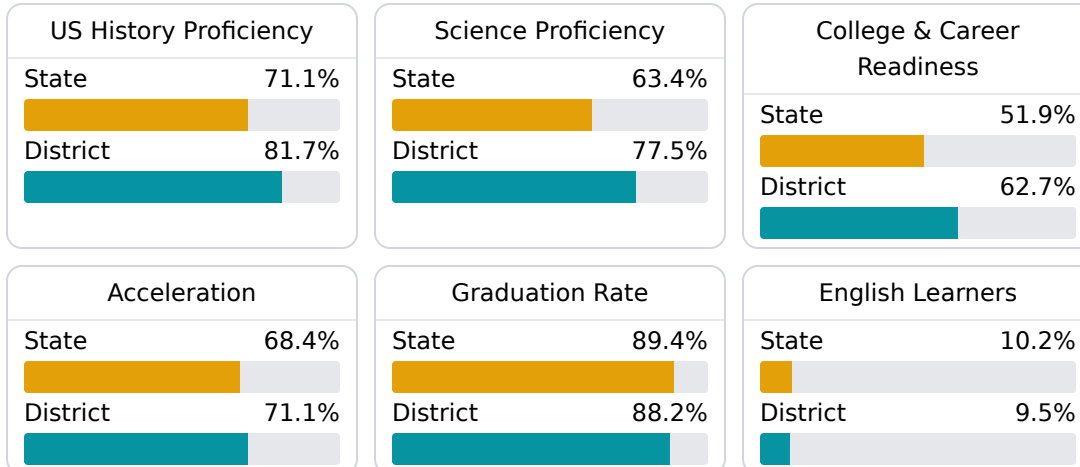

Math

Measurements of student performance on the statewide math assessment.

English

Measurements of student performance on the statewide English language arts (ELA) assessment.

Other Measures

Other measurements of student performance that factor into the accountability grade.

Teacher Data

902.4

Teachers

Experienced Teachers

Provisional Teachers

In-Field Teachers

Detailed Assessment and Other Data

Student Performance