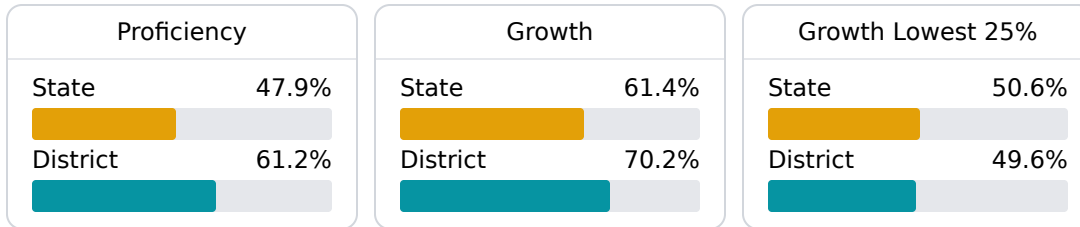

Other Measures

Other measurements of student performance that factor into the accountability grade.