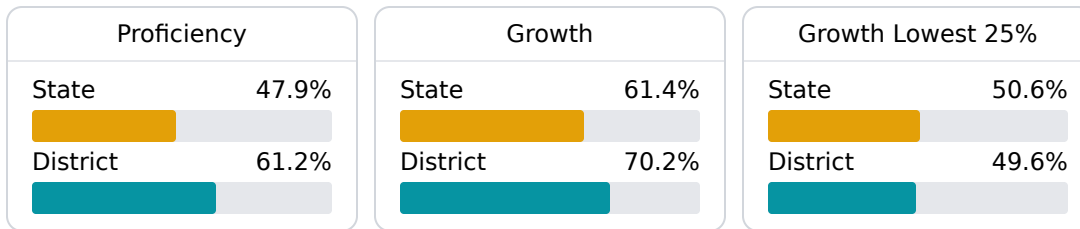

Other Measures

Other measurements of student performance that factor into the accountability grade.