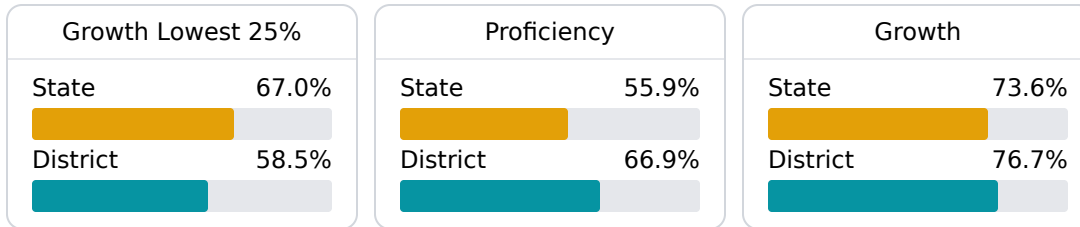

Harrison County School District

Gulfport, MS

11072 HIGHWAY 49
Gulfport, MS 39503

Mitchell King
mking@harrison.k12.ms.us

School Accountability Grade Components

Mississippi's accountability system assigns "A" through "F" letter grades for schools and districts. Grades are based on student achievement, student growth, student participation in testing, and other academic measures.

Math

Measurements of student performance on the statewide math assessment.

English

Measurements of student performance on the statewide English language arts (ELA) assessment.