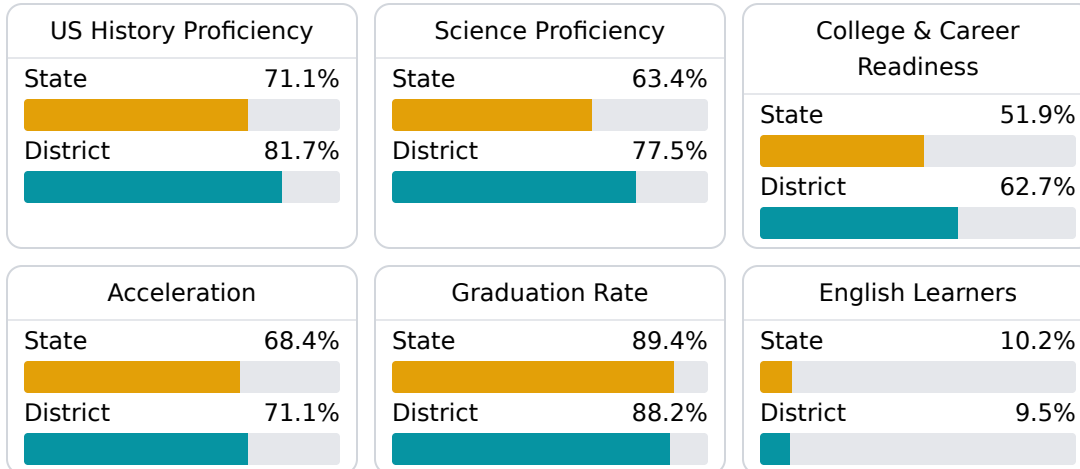

Math

Measurements of student performance on the statewide math assessment.

English

Measurements of student performance on the statewide English language arts (ELA) assessment.

Other Measures

Other measurements of student performance that factor into the accountability grade.

Teacher Data

902.4

Teachers

Experienced Teachers

Provisional Teachers

In-Field Teachers

Detailed Assessment and Other Data

Student Performance