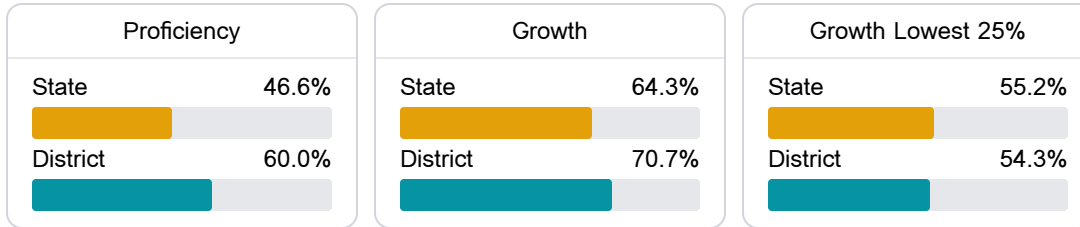

English

Measurements of student performance on the statewide English language arts (ELA) assessment.