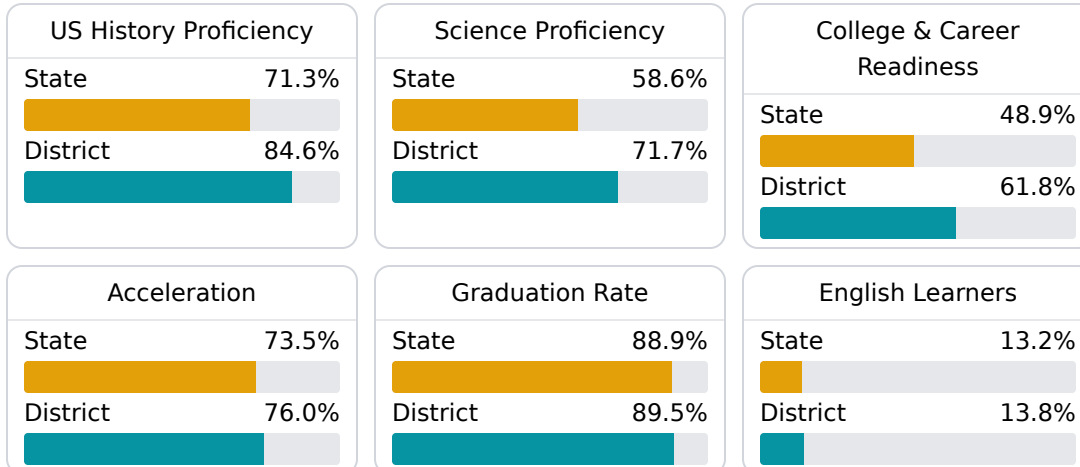

### School Accountability Grade Components

Mississippi's accountability system assigns "A" through "F" letter grades for schools and districts. Grades are based on student achievement, student growth, student participation in testing, and other academic measures.

#### Math

Measurements of student performance on the statewide math assessment.

#### English

Measurements of student performance on the statewide English language arts (ELA) assessment.

#### Other Measures

Other measurements of student performance that factor into the accountability grade.