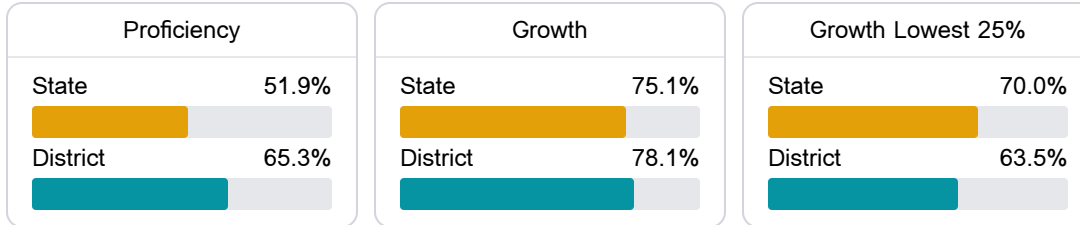

Harrison County School District

Gulfport, MS

11072 HIGHWAY 49
Gulfport, MS 39503

William Bentz
wibentz@harrison.k12.ms.us

School Accountability Grade Components

Mississippi's accountability system assigns "A" through "F" letter grades for schools and districts. Grades are based on student achievement, student growth, student participation in testing, and other academic measures.

Math

Measurements of student performance on the statewide math assessment.