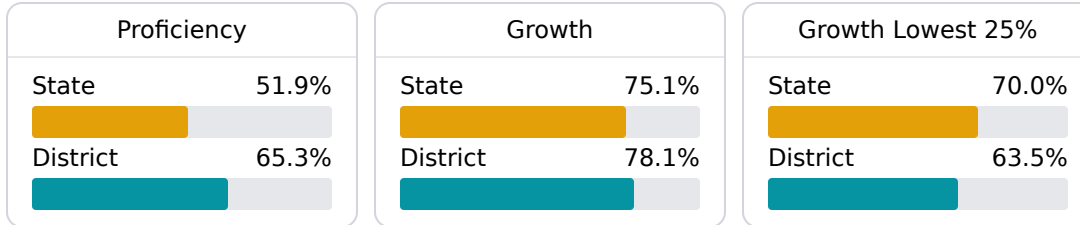

Harrison County School District

Gulfport, MS

11072 HIGHWAY 49
Gulfport, MS 39503

Mitchell King
mking@harrison.k12.ms.us

School Accountability Grade Components

Mississippi's accountability system assigns "A" through "F" letter grades for schools and districts. Grades are based on student achievement, student growth, student participation in testing, and other academic measures.

Math

Measurements of student performance on the statewide math assessment.

English

Measurements of student performance on the statewide English language arts (ELA) assessment.