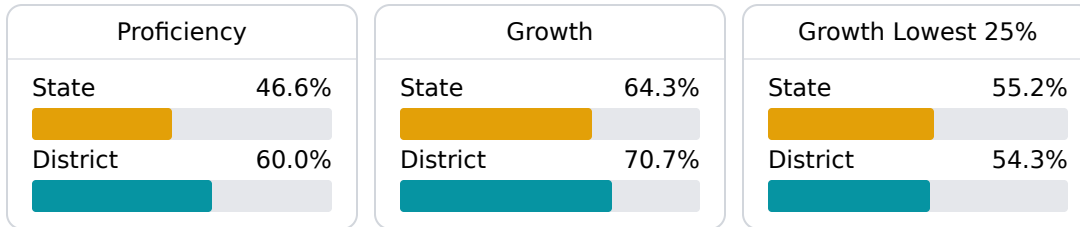

Other Measures

Other measurements of student performance that factor into the accountability grade.