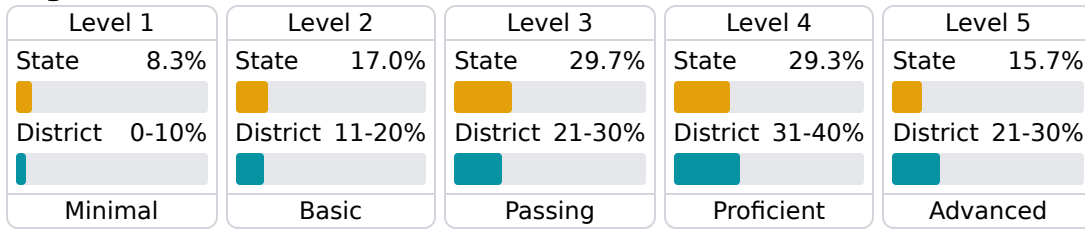

Detailed Assessment and Other Data

Student Performance

The following information shows each level of student performance on statewide assessments.

Math

English

Science

Student Assessment Participation

Discipline

Other Data

22.1%

Chronic Absenteeism

$11,037.82

Per-Pupil Expenditure

55.2%

Post-Secondary Enrollment

49.2%

Advanced Course Participation