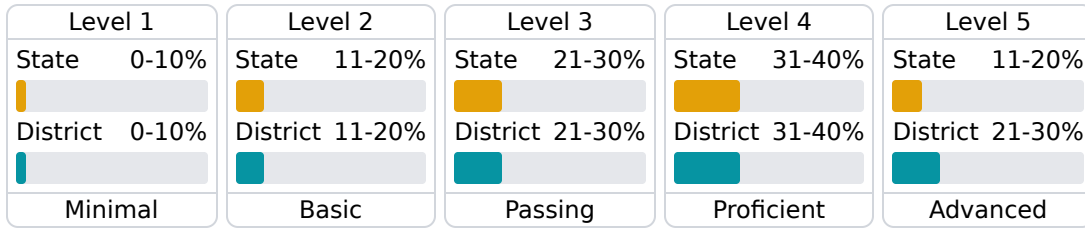

Detailed Assessment and Other Data

Student Performance

The following information shows each level of student performance on statewide assessments.

Math