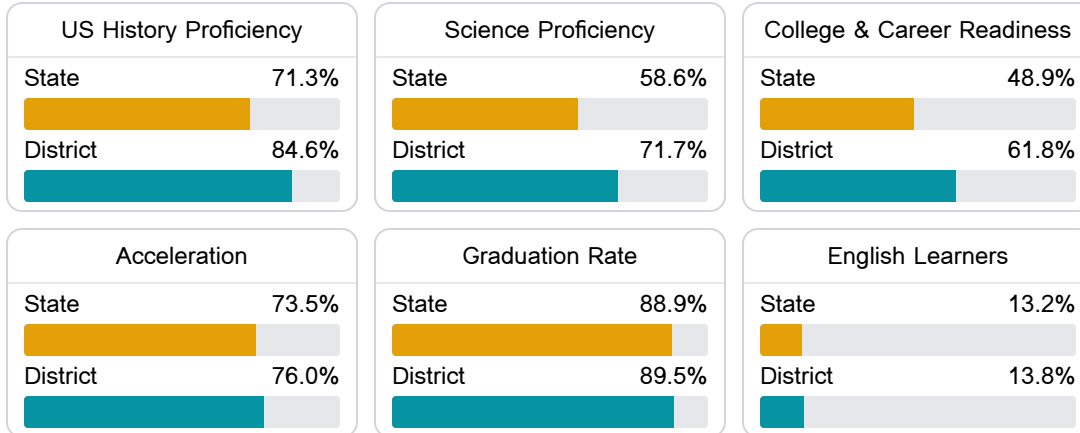

#### Math

Measurements of student performance on the statewide math assessment.

#### English

Measurements of student performance on the statewide English language arts (ELA) assessment.

#### Other Measures

Other measurements of student performance that factor into the accountability grade.

Detailed Assessment and Other Data

Student Performance

The following information shows each level of student performance on statewide assessments.