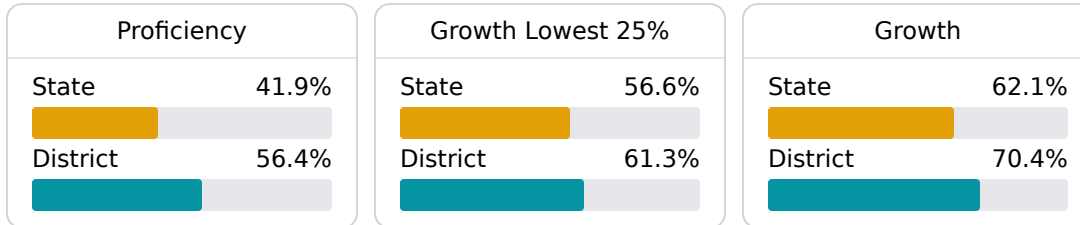

Other Measures

Other measurements of student performance that factor into the accountability grade.