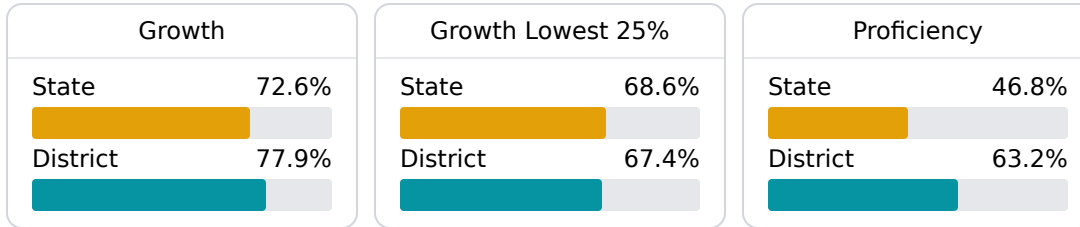

Harrison County School District

Gulfport, MS

11072 HIGHWAY 49
Gulfport, MS 39503

Mitchell King
mking@harrison.k12.ms.us

School Accountability Grade Components

Mississippi's accountability system assigns "A" through "F" letter grades for schools and districts. Grades are based on student achievement, student growth, student participation in testing, and other academic measures. COVID - 19 pandemic disruptions continue to be reflected in 2021 - 2022 accountability data, particularly growth data.

Math

Measurements of student performance on the statewide math assessment.

English

Measurements of student performance on the statewide English language arts (ELA) assessment.