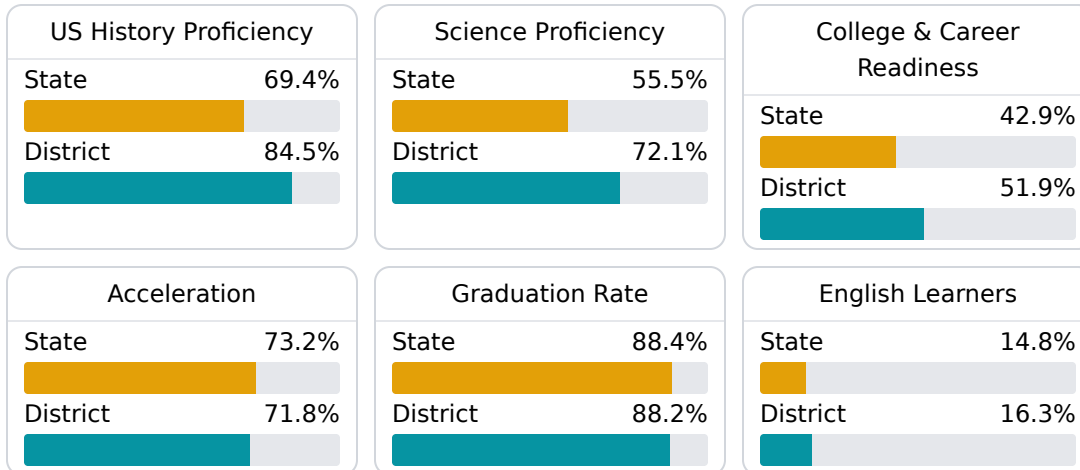

### School Accountability Grade Components

Mississippi's accountability system assigns "A" through "F" letter grades for schools and districts. Grades are based on student achievement, student growth, student participation in testing, and other academic measures. COVID - 19 pandemic disruptions continue to be reflected in 2021 - 2022 accountability data, particularly growth data.

#### Math

Measurements of student performance on the statewide math assessment.

#### English

Measurements of student performance on the statewide English language arts (ELA) assessment.

#### Other Measures

Other measurements of student performance that factor into the accountability grade.