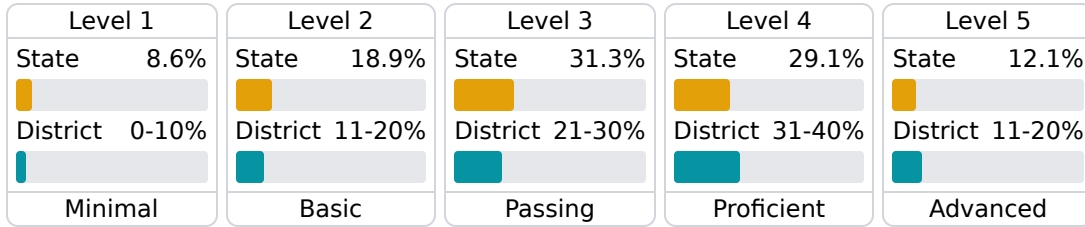

Detailed Assessment and Other Data

Student Performance

The following information shows each level of student performance on statewide assessments.

Math

English

Science

Student Assessment Participation

Discipline

Other Data

22.4%

Chronic Absenteeism

$9,629.29

Per-Pupil Expenditure

60.1%

Post-Secondary Enrollment

47.2%

Advanced Course Participation