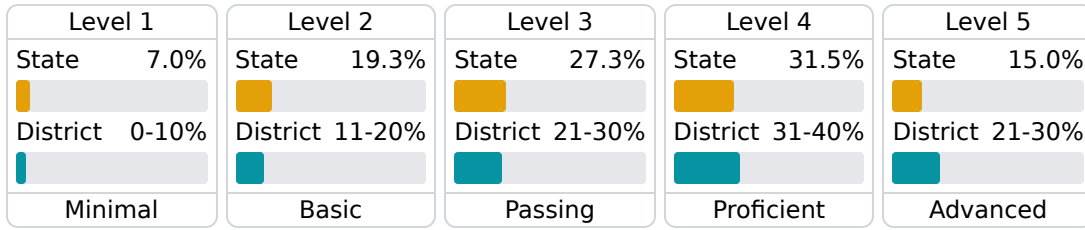

Detailed Assessment and Other Data

Student Performance

The following information shows each level of student performance on statewide assessments.

Math