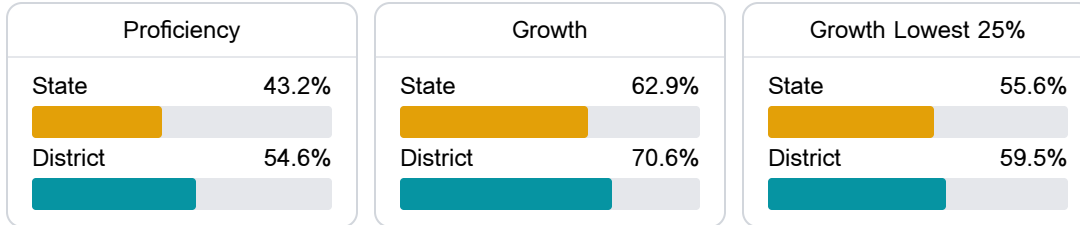

Harrison County School District

Gulfport, MS

11072 HIGHWAY 49
Gulfport, MS 39503

William Bentz
wibentz@harrison.k12.ms.us

School Accountability Grade Components

Mississippi's accountability system assigns "A" through "F" letter grades for schools and districts. Grades are based on student achievement, student growth, student participation in testing, and other academic measures.

Math

Measurements of student performance on the statewide math assessment.