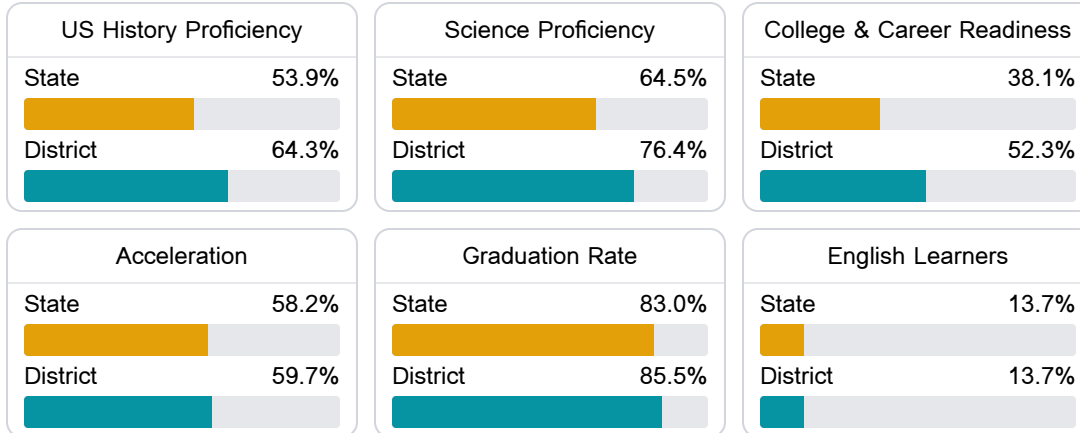

#### Math

Measurements of student performance on the statewide math assessment.

#### English

Measurements of student performance on the statewide English language arts (ELA) assessment.

#### Other Measures

Other measurements of student performance that factor into the accountability grade.