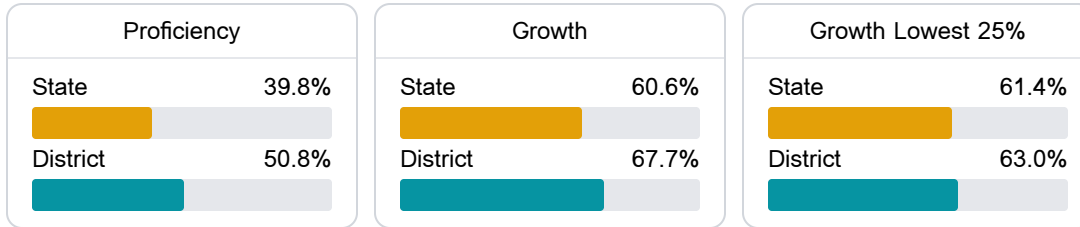

English

Measurements of student performance on the statewide English language arts (ELA) assessment.