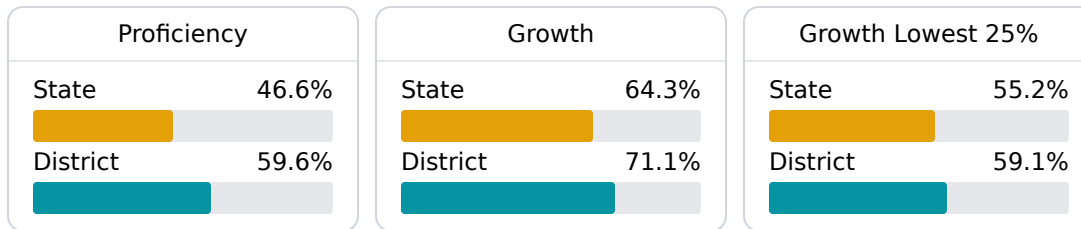

Other Measures

Other measurements of student performance that factor into the accountability grade.