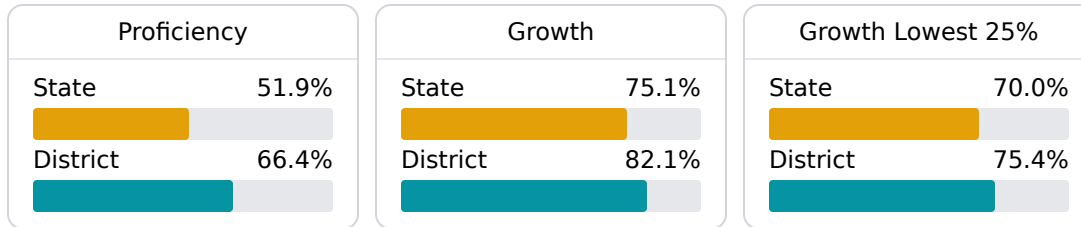

Bay St Louis Waveland School District

Bay St Louis, MS

200 N. Second St.
Bay St Louis, MS 39520

Sandra Reed
sreed@bwsd.org

School Accountability Grade Components

Mississippi's accountability system assigns "A" through "F" letter grades for schools and districts. Grades are based on student achievement, student growth, student participation in testing, and other academic measures.

Math

Measurements of student performance on the statewide math assessment.

English

Measurements of student performance on the statewide English language arts (ELA) assessment.