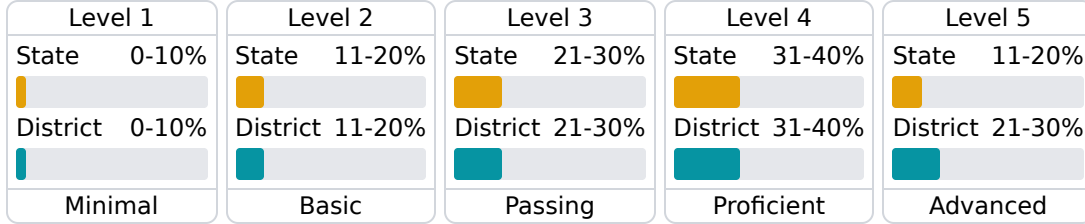

Teacher Data

133.0

Teachers

Experienced Teachers

Provisional Teachers

In-Field Teachers

Detailed Assessment and Other Data

Student Performance

The following information shows each level of student performance on statewide assessments.

Math

English

Science

Student Assessment Participation

Discipline

Other Data