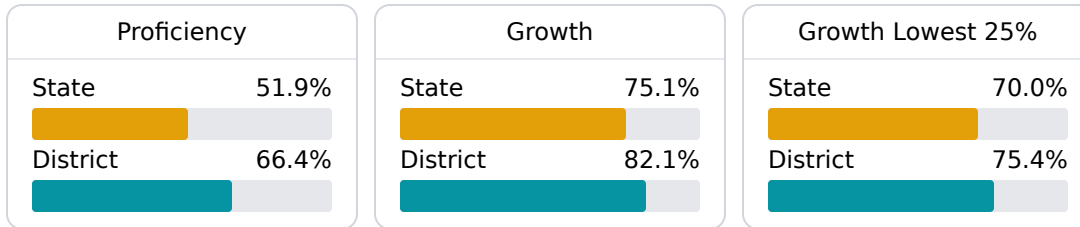

Bay St Louis Waveland School District

Bay St Louis, MS

200 N. Second St.
Bay St Louis, MS 39520

Sandra Reed
sreed@bwsd.org

School Accountability Grade Components

Mississippi's accountability system assigns "A" through "F" letter grades for schools and districts. Grades are based on student achievement, student growth, student participation in testing, and other academic measures.

Math

Measurements of student performance on the statewide math assessment.

English

Measurements of student performance on the statewide English language arts (ELA) assessment.