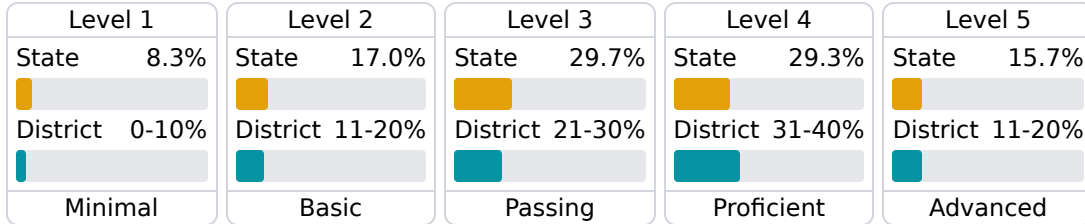

Teacher Data

133.0

Teachers

Experienced Teachers

Provisional Teachers

In-Field Teachers

Detailed Assessment and Other Data

Student Performance

The following information shows each level of student performance on statewide assessments.

Math

English

Science

Student Assessment Participation

Discipline

Other Data