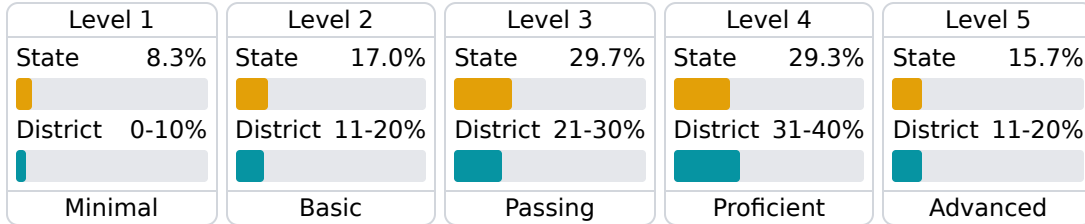

Detailed Assessment and Other Data

Student Performance

The following information shows each level of student performance on statewide assessments.

Math

English

Science

Student Assessment Participation

Discipline

Other Data