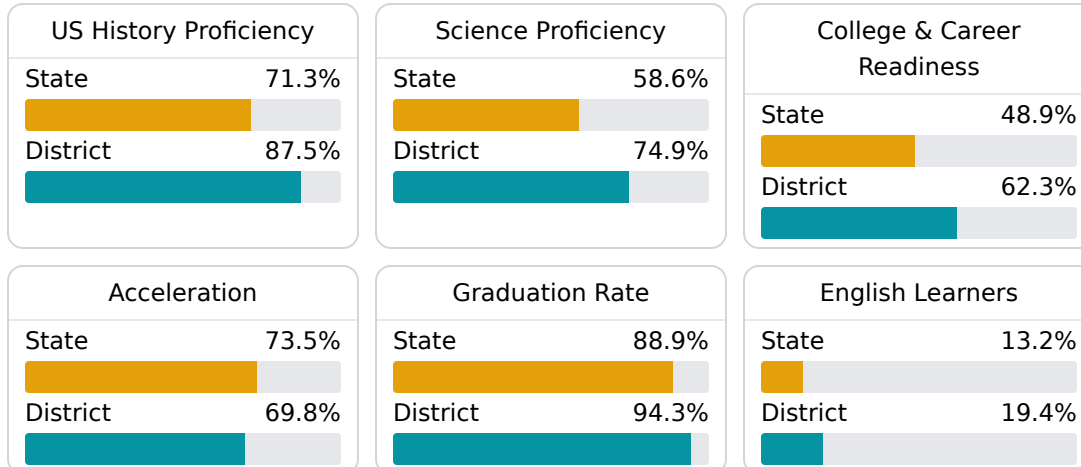

### School Accountability Grade Components

Mississippi's accountability system assigns "A" through "F" letter grades for schools and districts. Grades are based on student achievement, student growth, student participation in testing, and other academic measures.

#### Math

Measurements of student performance on the statewide math assessment.

#### English

Measurements of student performance on the statewide English language arts (ELA) assessment.

#### Other Measures

Other measurements of student performance that factor into the accountability grade.