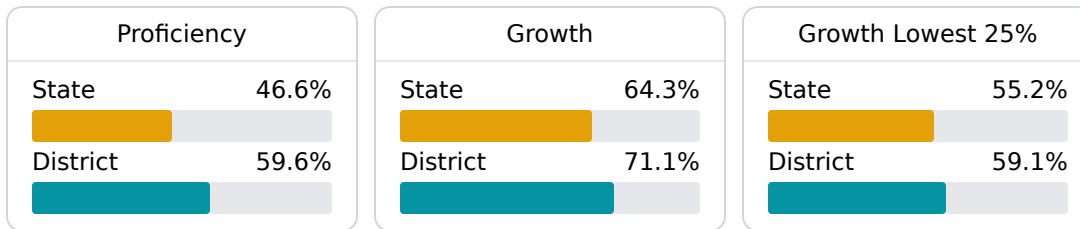

Other Measures

Other measurements of student performance that factor into the accountability grade.