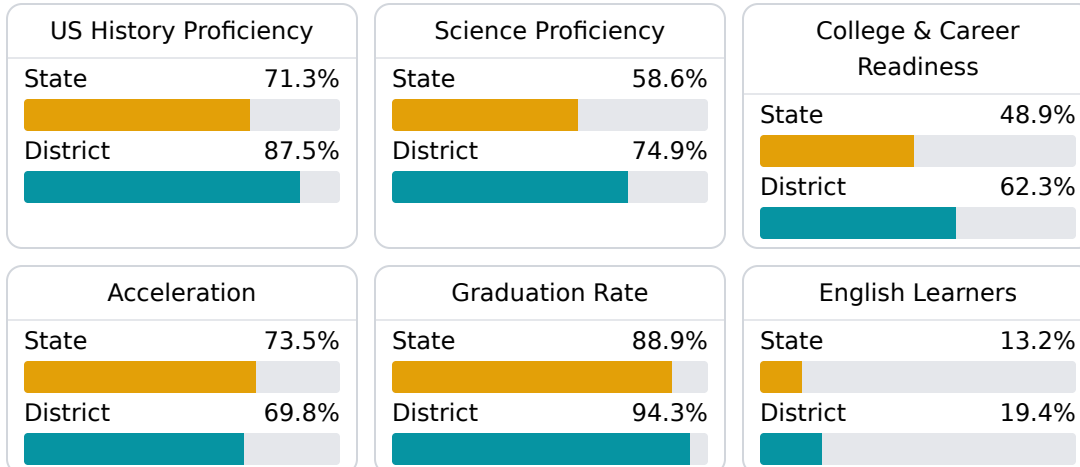

Bay St Louis Waveland School District

Bay St Louis, MS

200 N. Second St.
Bay St Louis, MS 39520

Sandra Reed
sreed@bwsd.org

School Accountability Grade Components

Mississippi's accountability system assigns "A" through "F" letter grades for schools and districts. Grades are based on student achievement, student growth, student participation in testing, and other academic measures.

Math

Measurements of student performance on the statewide math assessment.

English

Measurements of student performance on the statewide English language arts (ELA) assessment.

Other Measures

Other measurements of student performance that factor into the accountability grade.

The following information shows each level of student performance on statewide assessments.

Math

English

Science

Student Assessment Participation

Discipline

Other Data